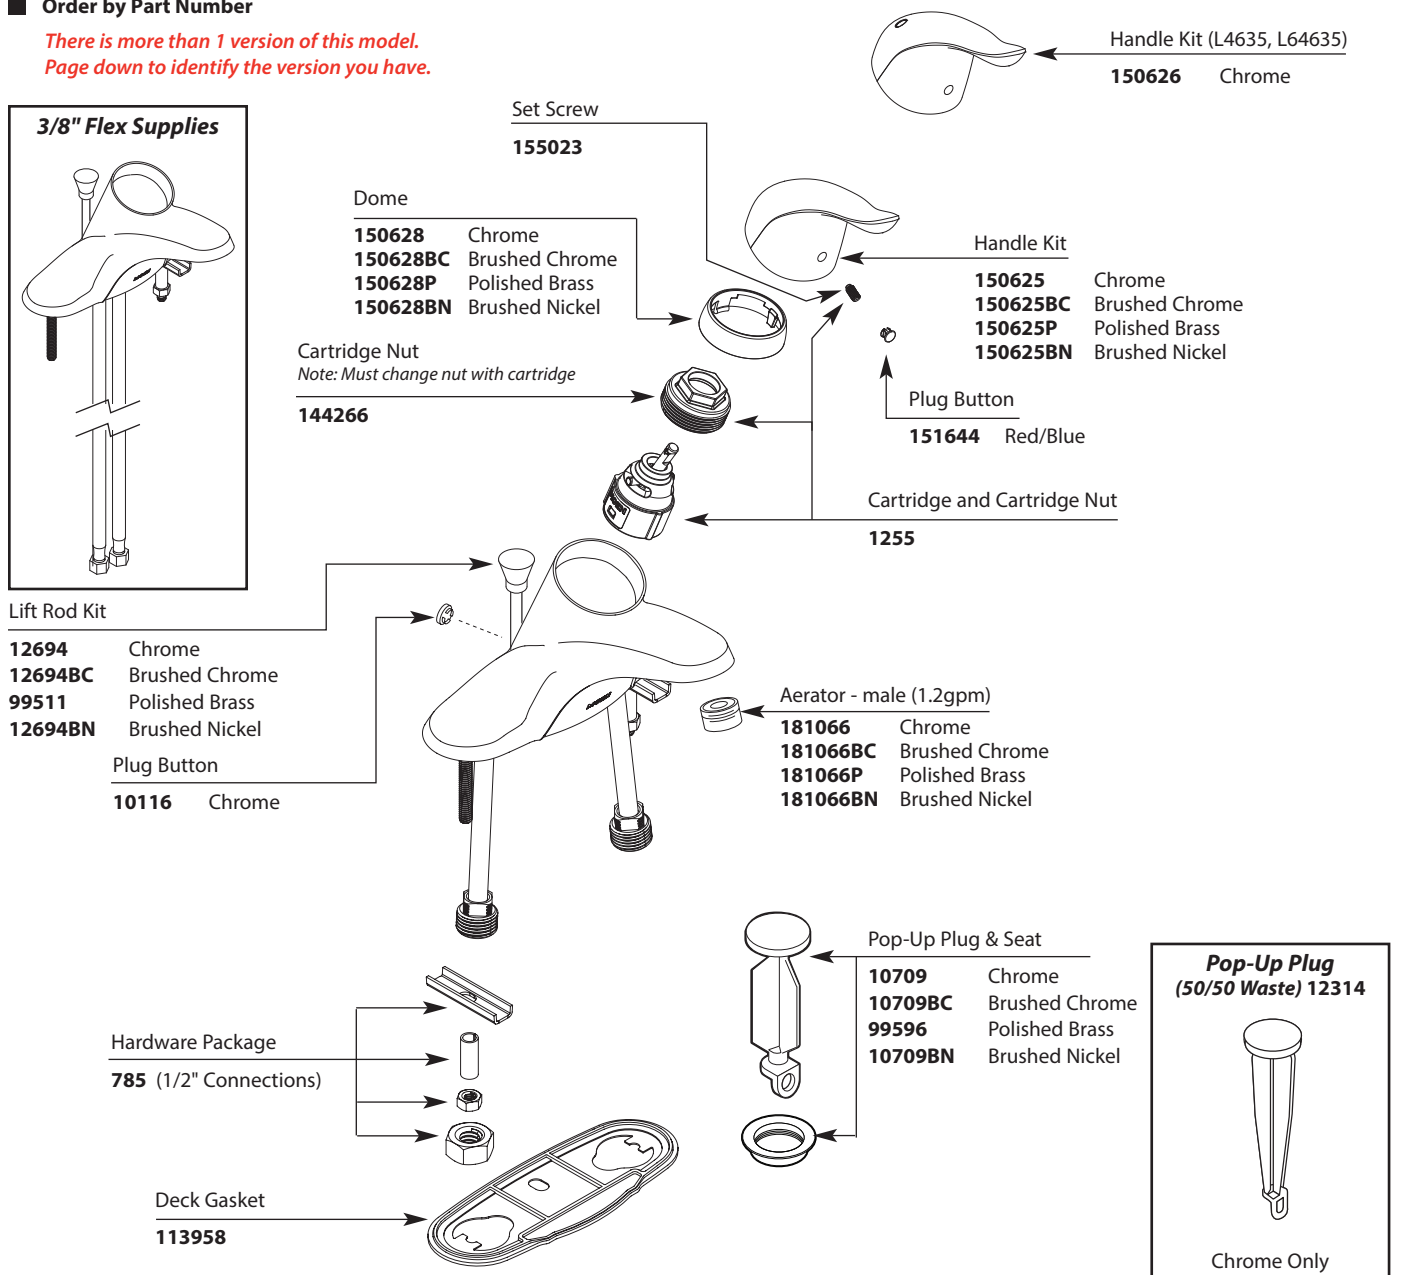

# Illustrated Parts

CHATEAU® Single-Handle Lavatory Faucet							
MODEL		WASTE	FINISH	MODEL		WASTE	FINISH
L4621	Lav 1/2" connections	Metallic	Chrome	L64600	Lav 3/8" flex supplies	None	Chrome
L4621BC	Lav 1/2" connections	Metallic	Brushed Chrome	L64601	Lav 1/2" connections	None	Chrome
L4621P	Lav 1/2" connections	Metallic	Polished Brass	L64621	Lav 1/2" connections	50/50	Chrome
L4625	Lav 3/8" flex supplies	Metallic	Chrome	L64624	Lav 3/8" flex supplies	Metallic	Chrome
L4601	Lav 1/2" connections	None	Chrome	L64625	Lav 3/8" flex supplies	50/50	Chrome
L4605	Lav 1/2" connections	None	Chrome	L64635	Lav 1/2" connections	Metallic	Chrome
L4631BC	Lav 3/8" flex supplies	Metallic	Brushed Chrome	L64620	Lav 1/2" connections	Metallic	Chrome
L4635	Lav 1/2" connections	Metallic	Chrome				
L4621BN	Lav 1/2" connections	Metallic	Brushed Nickel				

### Order by Part Number

*There is more than 1 version of this model.  
Page down to identify the version you have.*

Buy it for looks. Buy it for life.®

# Illustrated Parts

CHATEAU®						
Single-Handle Lavatory Faucet						
MODEL	HANDLE TYPE	FINISH	MODEL	HANDLE TYPE	FINISH	FINISH
L4621	Lever	Chrome	L64621	Lever	Chrome	Chrome
L4621CP	Lever	Chrome/Pol. Brass	L64621P	Lever	Polished Brass	Polished Brass
L4621P	Lever	Polished Brass	L64621W	Lever	Glacier	Glacier
L4601	Lever	Chrome	L64620	Lever	Chrome	Chrome
L64601	Lever	Chrome	L64635	Lever	Chrome	Chrome
L4605	Lever	Chrome				
L4635	Lever	Chrome				

Order by Part Name and Part Number (Bold Face Type)