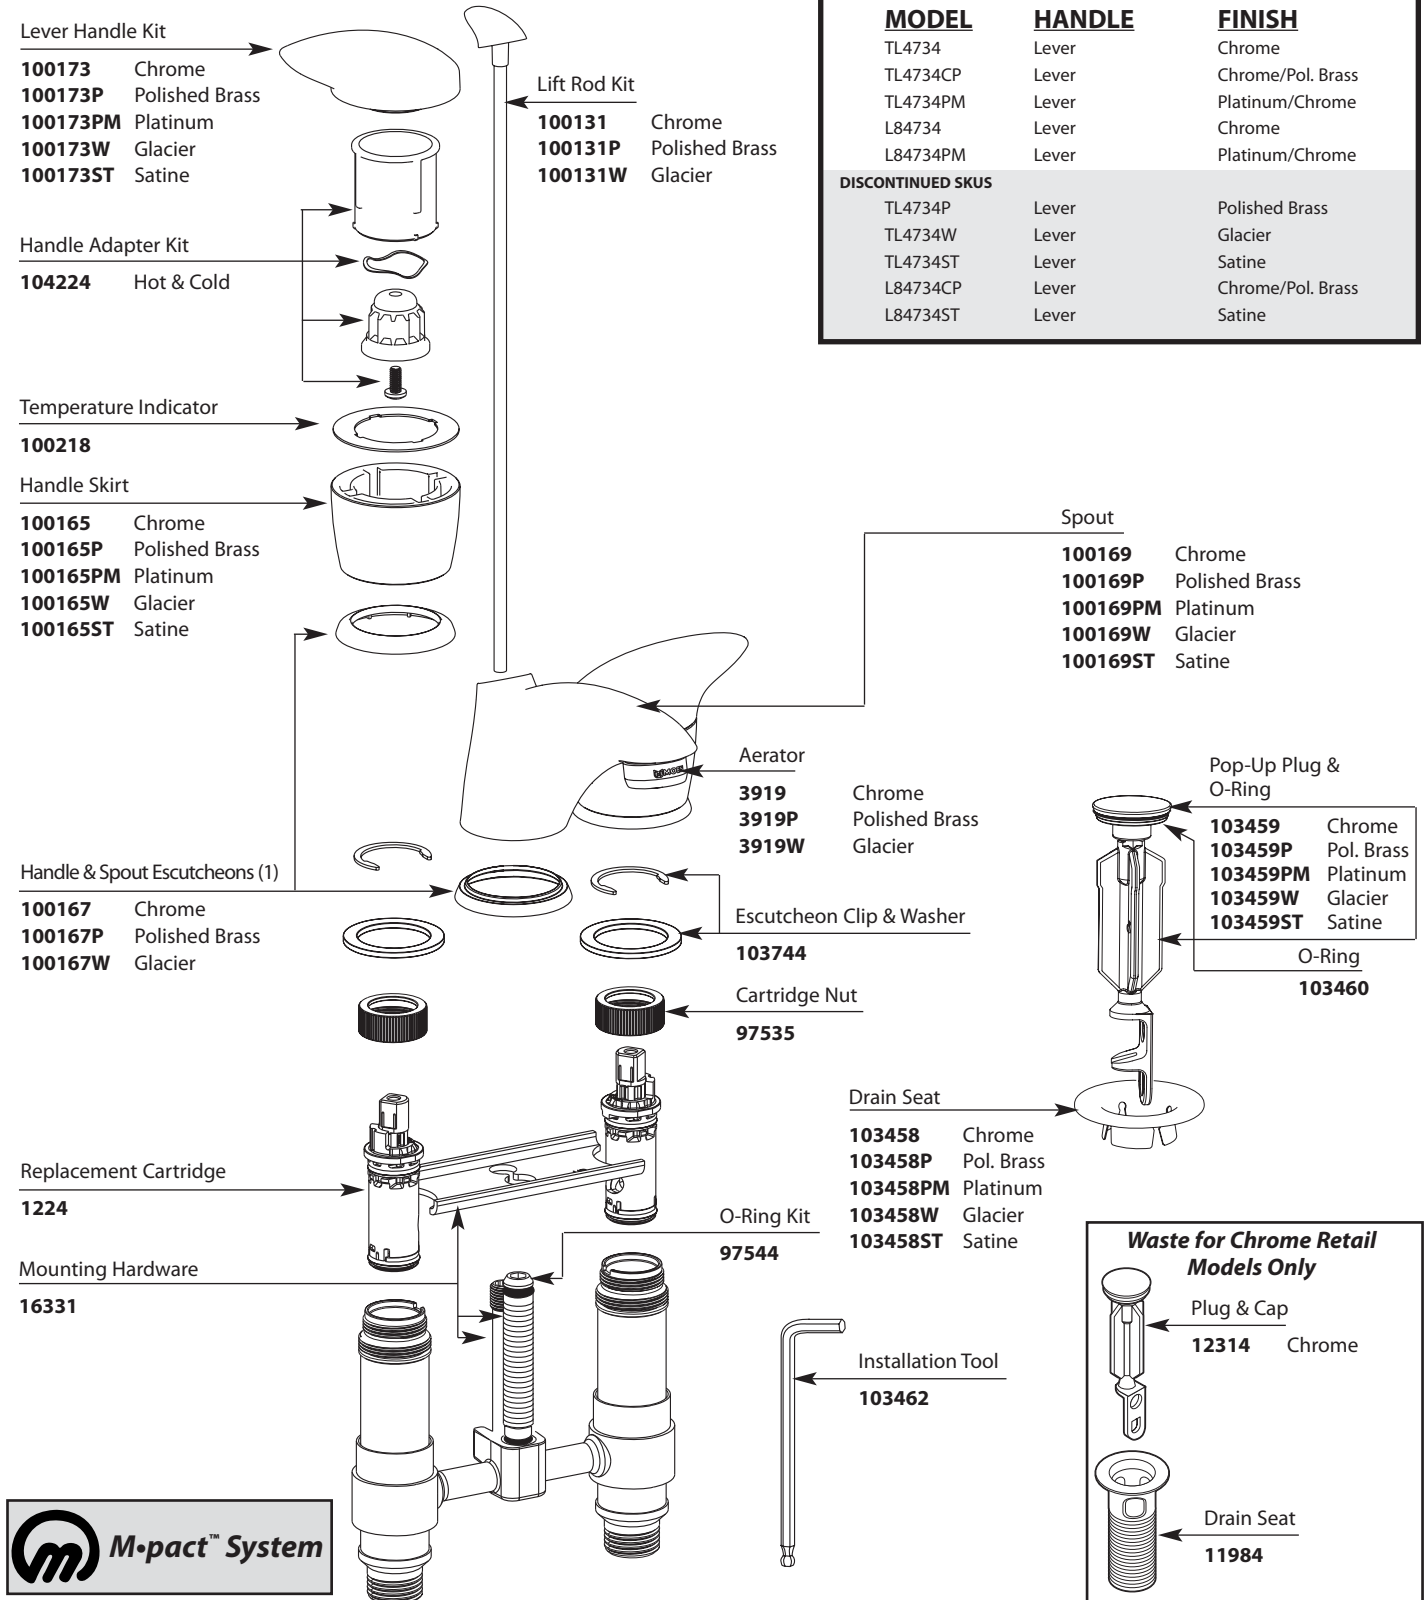

Buy it for looks. Buy it for life.®

Illustrated Parts

■ Order by Part Number

Villeta™ Two-Handle Lavatory Faucet		
MODEL	HANDLE	FINISH
TL4734	Lever	Chrome
TL4734CP	Lever	Chrome/Pol. Brass
TL4734PM	Lever	Platinum/Chrome
L84734	Lever	Chrome
L84734PM	Lever	Platinum/Chrome
DISCONTINUED SKUS		
TL4734P	Lever	Polished Brass
TL4734W	Lever	Glacier
TL4734ST	Lever	Satine
L84734CP	Lever	Chrome/Pol. Brass
L84734ST	Lever	Satine