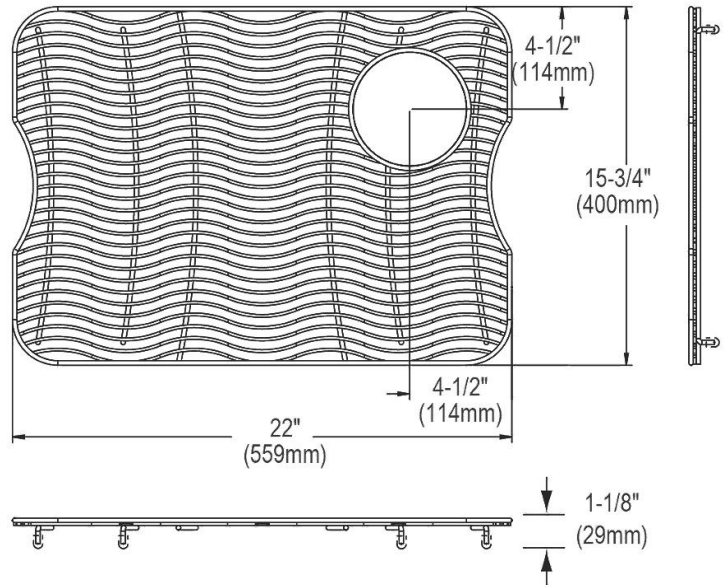

AMERICAN PRIDE. A LIFETIME TRADITION.

Like your family, the Elkay family has values and traditions that endure. For almost a century, Elkay has been a family-owned and operated company, providing thousands of jobs that support our families and communities.

[Clean and Care Manual (PDF)](#)

[Clean and Care Manual (PDF)](#)

[Warranty (PDF)](#)