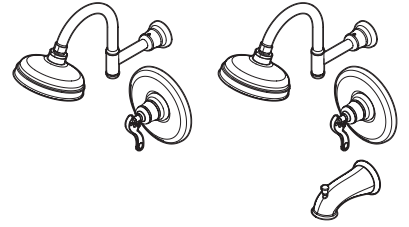

- | | |
|---|---|
| G89-7YPC Finish(CC) <input type="checkbox"/> | G89-8YPC Finish(CC) <input type="checkbox"/> |
| G89-7YPK Finish(KK) <input type="checkbox"/> | G89-8YPK Finish(KK) <input type="checkbox"/> |
| G89-7YPU Finish(UU) <input type="checkbox"/> | G89-8YPU Finish(UU) <input type="checkbox"/> |
| G89-7YPY Finish(Y Y) <input type="checkbox"/> | G89-8YPY Finish(Y Y) <input type="checkbox"/> |

Specifications

- Single Control
- Trim Only, Valve Not Included

Features

- Complete Collection with Coordinating Lavatory and Roman Tub Options
- Lever Handle
- Quick Trim Installation-Attaches Without Tools, No Exposed Screws
- Fits OX8 and JX8 Valve Bodies
- Shower Only (7YP Only)
- Tub & Shower (8YP Only)
- Trim Only, Valve Not Included
- Metal Shower Arm and Flange
- 2.0 GPM Shower Head
- Threaded Tub Spout (8YP Only)
- Decorative Rain Can Shower Head
- Metal Ball Joint
- Easy Clean Nozzles
- Pforever Warranty®

Dimensions