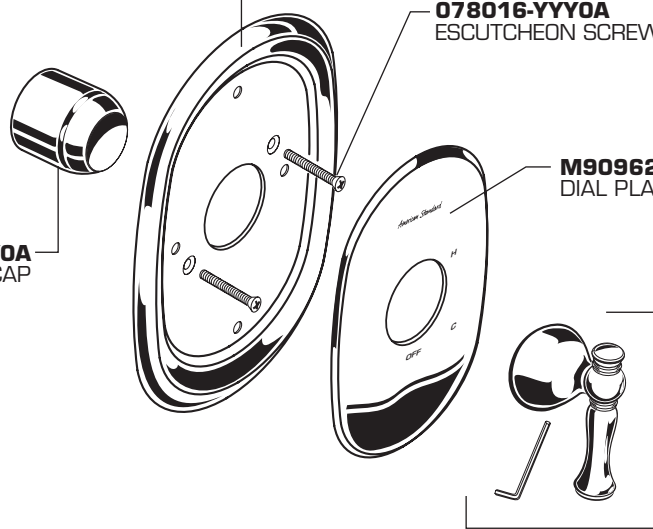

American Standard

**QUENTIN™
BATH/SHOWER
TRIM KITS
MODEL NUMBER**

**T440.502
T440.501
T440.500**

1660198-YYY0A
SHOWER ARM
AND ESCUTCHEON

M953576-YYY0A
SHOWER HEAD

M962255-YYY0A
ESCUTCHEON AND SCREWS

078016-YYY0A
ESCUTCHEON SCREWS

M909623-YYY0A
DIAL PLATE

M907050-YYY0A
CARTRIDGE CAP

M964158-YYY0A
LEVER HANDLE KIT

M950267-YYY0A
DIVERTER SPOUT (SLIP-ON)

Replace the "YYY" with appropriate finish code

CHROME	002
OIL RUBBED BRONZE	224
SATIN NICKEL	295