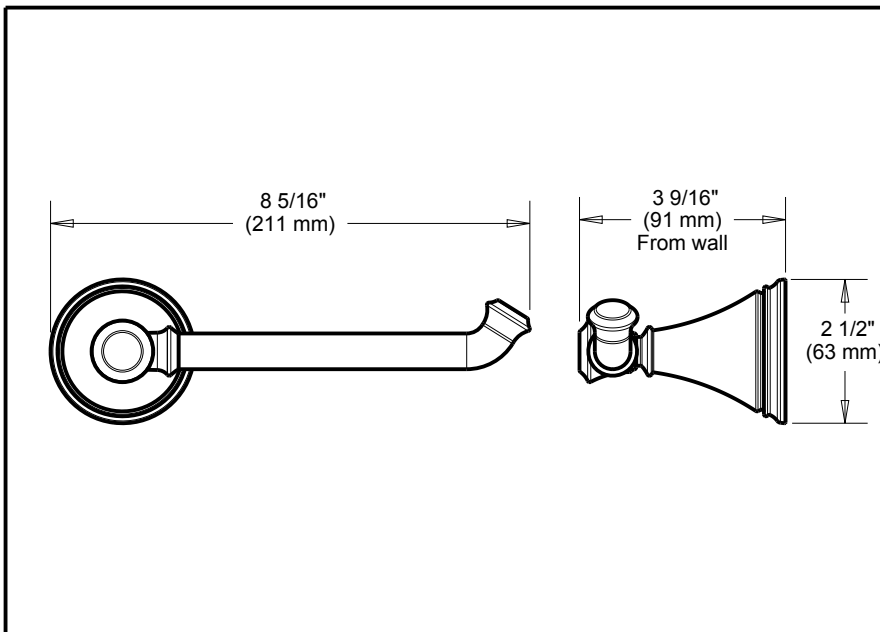

DELTA[®]

ACCESSORIES

- Cassidy™ Bath Collection
- Single Arm TPH

Submitted Model No.: _____

Specific Features: _____

STANDARD SPECIFICATIONS:

- Wood blocking is preferable behind all wall surfaces. If wood blocking is not available, the following fasteners are suggested: Tile/Masonry-Plastic or lead Anchors Plaster/drywall-Toggle bolts.
- Mounting hardware and mounting template included with product.