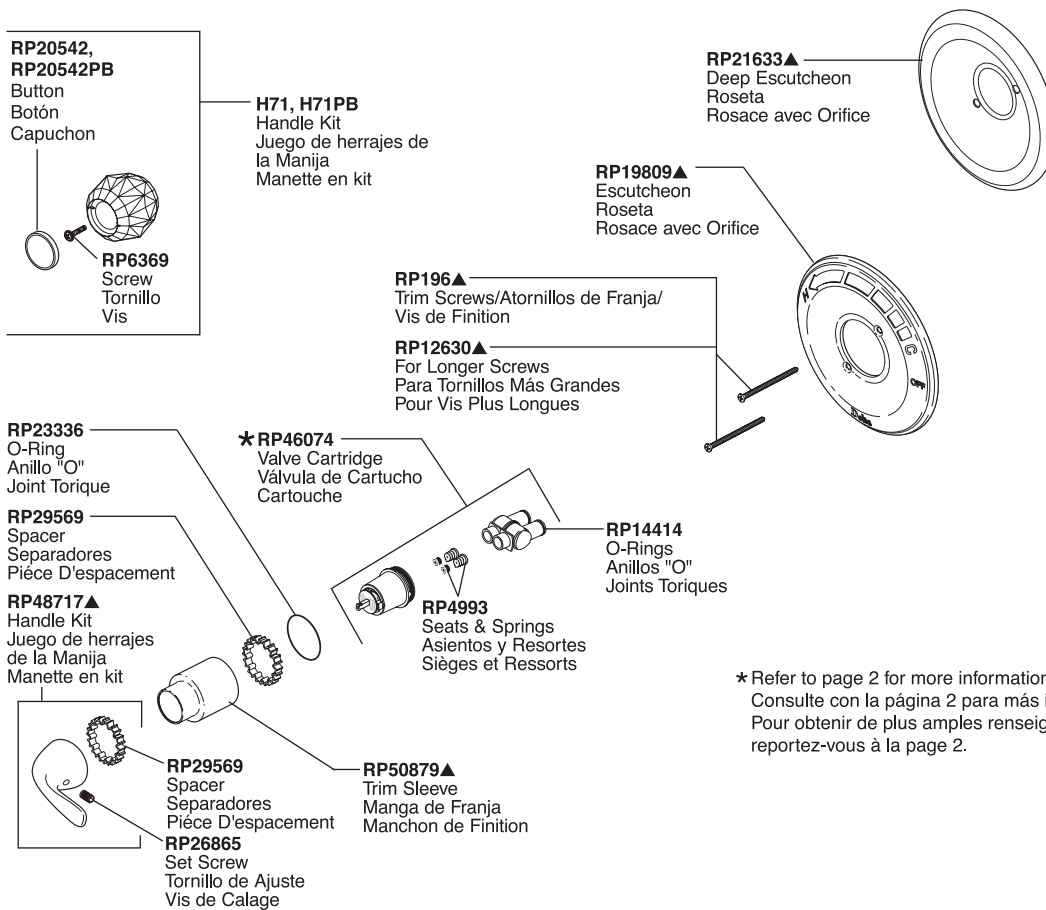

Classic Tub/Shower Trim Garniture pour Bain/Douche Classique

Adorno Clásica para Bañera/Ducha

Models/Modelos/Modèles T13020, T13020-DPE, T13022, T13120, T13122, T13220, T13220-DPE, T13220-H20, T13220-H20T, T13222, T13420, T13420-DPE, T13420-H20, T13420-H20T & T13422 Series/Series/Seria

Classic Tub/Shower

* Refer to page 2 for more information.
Consulte con la página 2 para más información.
Pour obtenir de plus amples renseignements, reportez-vous à la page 2.

Classic Tub/Shower Trim Garniture pour Bain/Douche Classique

Adorno Clásica para Bañera/Ducha

Models/Modelos/Modèles T13020, T13022, T13120, T13122, T13220, T13220-H20, T13220-H20T, T13222, T13420, T13422, T13420-H20 & T13420-H20T Series/Series/Seria

Classic Tub/Shower

Cartridge Summary Reference Sheet		
Units shipped in March 2006 and after.	Units shipped before March 2006.	Replacement cartridges shipped in July 2006 and after.
<p>MultiChoice® 13/14</p> <p>Order RP46074 to Replace Cartridge.</p>	<p>Old Monitor® 1300/1400</p> <p>Order RP19804 to Replace Cartridge.</p>	<p>New Monitor® 1300/1400</p> <p>Order RP19804 to Replace Cartridge.</p>
<p>17</p> <p>Order RP46463 to Replace Cartridge.</p>	<p>1700</p> <p>Order RP32104 to Replace Cartridge.</p>	<p>NA</p>
<p>17T</p> <p>Order RP47201 to Replace Cartridge.</p>	<p>NA Will Not Fit</p>	<p>NA</p>