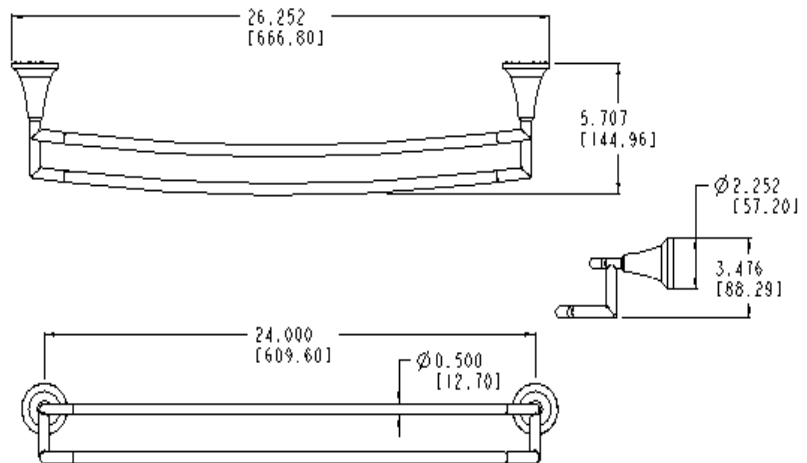

## Double Towel Bar

YB5822

### Stock Numbers:

- ❑ YB5822BB – 24" Double Towel Bar  
Brushed Bronze Finish
- ❑ YB5822BN – 24" Double Towel Bar  
Brushed Nickel Finish
- ❑ YB5822CH – 24" Double Towel Bar  
Chrome Finish

### Dimensions:

### Materials:

Double Towel bar posts are constructed of zinc. Bars are constructed of aluminum.