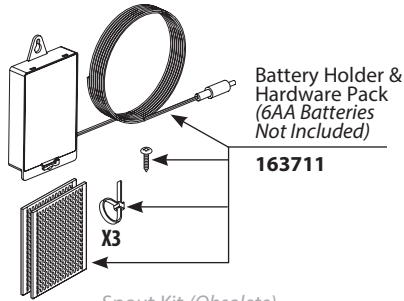

■ Order by Part Number

Illustrated Parts

ARBOR™ with MOTIONSENSE™ Hands-Free, Single-Handle High Arc Pulldown Kitchen Faucet

MODELS

7594EC
7594ESRS
7594EORB

FINISH

Chrome
Spot Resist Stainless
Oil Rubbed Bronze

Battery Holder & Hardware Pack
(6AA Batteries Not Included)
163711

Spout Kit (Obsolete)

163709 Chrome
163709SRS Spot Resist Stainless
163709ORB Oil Rubbed Bronze

Wand Screen and O-ring Kit (2.0 gpm)

141025

Wand Screen and O-ring Kit (1.5 gpm)

173720

Plug Button

152859 Chrome
152859CSL Classic Stainless (use for Spot Resist Stainless)
152859ORB Oil Rubbed Bronze

Wand Kit (1.5 gpm)

131380 Chrome
131380SRS Spot Resist Stainless
131380ORB Oil Rubbed Bronze
163795 Chrome (Obsolete)
163795SRS Spot Resist Stainless (Obsolete)
163795ORB Oil Rubbed Bronze (Obsolete)

Wand Kit (1.5 gpm)

161150 Chrome
162469SRS Spot Resist Stainless
161150ORB Oil Rubbed Bronze

Handle Dome

140997 Chrome
140997SRS Spot Resist Stainless
140997ORB Oil Rubbed Bronze

Handle Kit

148820 Chrome
148820SRS Spot Resist Stainless
148820ORB Oil Rubbed Bronze

Gasket Kit

148821

Plug Button

Set Screw **152859** Chrome
152859CSL Classic Stainless (use for Spot Resist Stainless)
152859ORB Oil Rubbed Bronze
155023

Cartridge Nut
Note: Must change nut with cartridge
144266

Cartridge, Cartridge Nut and Set Screw

1255

Hose Kit

150259

Pulldown Connection Hose Bracket

163710

Weight Kit

150260

Hose Kit

163718

3-Hole Escutcheon

141002 Chrome
141002SRS Spot Resist Stainless
141002ORB Oil Rubbed Bronze

Installation Tool

118305

Control Box Only (Includes Filter, O-Ring & Filter Plug, does not include electronics box)

173714

Electronics Box Only

163714 Control Box (Obsolete) (Includes Electronics Box, Filter Plug, Filter & O-ring)

163713

Mounting Hardware

113173

Filter Plug (Includes Filter & O-Ring)

173717

Filter & O-Ring

163717

AC Adapter with Power Splitter (sold separately)

169031