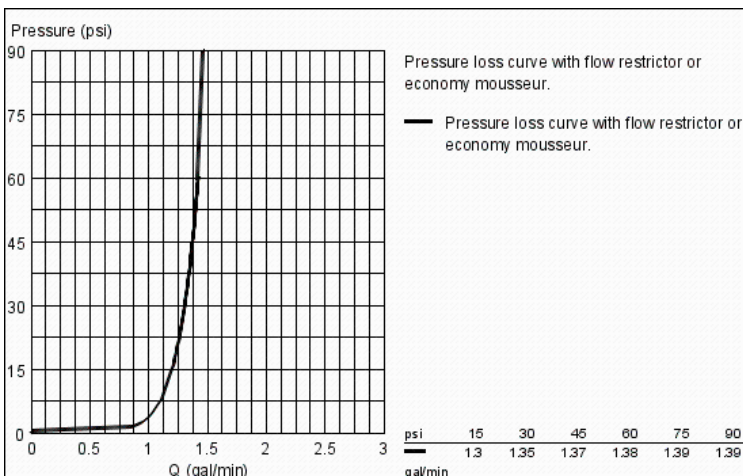

GRANDERA Single-Hole Two-Handle Bathroom Faucet L-Size

MODEL # 21108EN0

Pure Freude
an Wasser

Product Description:

GRANDERA

Single-Hole Two-Handle Bathroom Faucet L-Size

Standard Specification:

- Single hole installation
- GROHE StarLight finish
- GROHE EcoJoy technology for less water and perfect flow
- Valves hot/cold with 1/2" (13mm) cartridge (90°)
- GROHE AquaGuide adjustable aerator 5.7 l/min
- Swivel Spout
- 1 1/4" pop-up waste set
- Stainless steel flex lines
- Max Flow Rate: 1.5 gpm (5.7 L/min)

Applicable Codes & Standards:

- Energy Policy Act of 1992
- NSF 61
- ASME A112.18.1/CSA B125.1
- US Federal and State material regulations
- EPA WaterSense®
- ICC/ANSI A117.1
- LOGO NSF

Color:

- 21108EN0 Brushed Nickel InfinityFinish