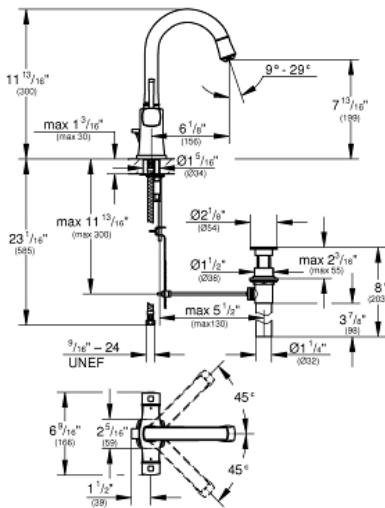

GRANDERA Single-Hole Two-Handle Bathroom Faucet L-Size

MODEL # 21108EN0

Pure Freude
an Wasser

Product Description:

GRANDERA

Single-Hole Two-Handle Bathroom Faucet L-Size

Standard Specification:

- Single hole installation
- GROHE StarLight finish
- GROHE EcoJoy technology for less water and perfect flow
- Valves hot/cold with 1/2" (13mm) cartridge (90°)
- GROHE AquaGuide adjustable aerator 5.7 l/min
- Swivel Spout
- 1 1/4" pop-up waste set
- Stainless steel flex lines
- Max Flow Rate: 1.5 gpm (5.7 L/min)

Applicable Codes & Standards:

- Energy Policy Act of 1992
- NSF 61
- ASME A112.18.1/CSA B125.1
- US Federal and State material regulations
- EPA WaterSense®
- ICC/ANSI A117.1
- LOGO NSF

Color:

- 21108EN0 Brushed Nickel InfinityFinish