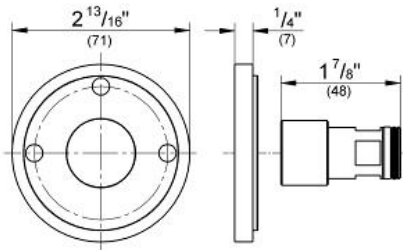

# GROHE RETRO-FIT Spacer

MODEL # 26030000

Pure Freude  
an Wasser

**GROHE**

**Product Description:**  
GROHE RETRO-FIT  
Spacer

**Standard Specification:**

- For use with GROHE Retro-fit Shower Systems
- GROHE StarLight finish