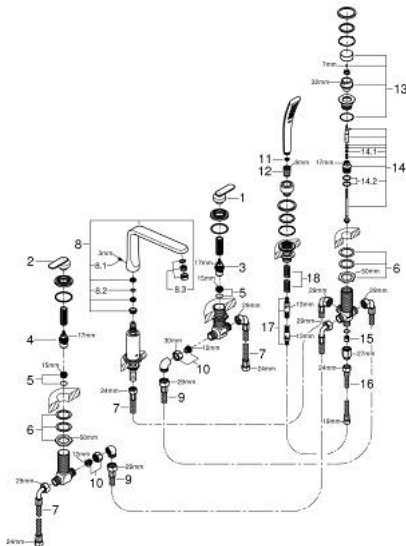

## 19 362 000 VERIS 5-HOLE BATH/SHOWER COMBINATION

### SPARE PARTS, August 2008 – now

- 1: Handle (Order-nr. 48015000)
- 2: Handle (Order-nr. 48016000)
- 3: Ceramic headpart 3/4", 180° (Order-nr. 45887000)
- 4: Ceramic headpart 3/4", 180° (Order-nr. 45888000)
- 5: renewable seat set 3/4" (Order-nr. 45345000)
- 6: Repl.kit f.shank fastening 3/4" (Order-nr. 45444000)
- 7: Connecting hose (Order-nr. 48018000)
- 8: Biflo spout (Order-nr. 13250000)
- 8.1: set of screws (Order-nr. 46670000)
- 8.2: O-Ring Ø13,5 x Ø2,75 (Order-nr. 0128500M)
- 8.3: Flow restrictor (Order-nr. 13922000)
- 9: Connecting hose (Order-nr. 48019000)
- 10: Screw joint (Order-nr. 45044000)
- 11: Strainer (Order-nr. 0700200M)
- 12: connector 8 x 15 mm (Order-nr. 08864000)
- 13: Diverter knob (Order-nr. 45997000)
- 14: Diverter (Order-nr. 45443000)
- 14.1: O-Ring Ø6 x Ø2 (Order-nr. 0128300M)
- 14.2: O-Ring (Order-nr. 0120500M)
- 15: Non-return valve (Order-nr. 08565000)
- 16: Connecting hose (Order-nr. 07300000)
- 17: Metal hose (Order-nr. 28146000)
- 18: Compression spring (Order-nr. 00869000)