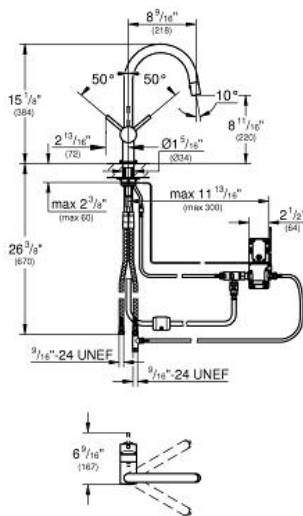

# MINTA TOUCH Pull-Down Kitchen Faucet with Touch Technology

MODEL # 31359DC0

Pure Freude  
an Wasser

GROHE

## Standard Specification:

- Single hole installation
- **Touch: activation of cold water via skin contact**
- 6 V lithium-battery supply (type CR-P2)
- **CE approved**
- Indication of battery status by different Impulses
- Safety shutdown circuit (when battery nearly empty)
- Solenoid valve
- Automatic safety stop after 60 sec. (factory set)
- Type of protection IP 44
- **GROHE SilkMove** ceramic cartridge
- **GROHE StarLight** finish
- C-spout
- Adjustable flow rate limiter
- Swivel Spout
- Swivel area 360°
- With extractable dual spray
- Automatic returning
- Integrated non-return valve
- Locking Push Button Control - to switch from regular flow to spray
- **SpeedClean** anti-lime system
- Automatic return to aerator
- Stainless steel flex lines
- Quick installation system
- Variable Handle Positioning
- Protected against backflow
- Max Flow Rate: 1.75 gpm (6.6 L/min)