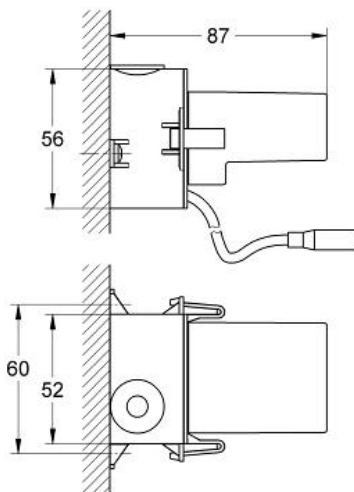

Hardwire Power Supply

MODEL # 36078000

Pure Freude
an Wasser

GROHE

Product Description:

Hardwire Power Supply

Standard Specification:

- Power supply plug 110-240 V
- Cable length 15 3/4"
- Operating voltage 6 V

Applicable Codes & Standards:

- Energy Policy Act of 1992
- ASME A112.18.1/CSA B125.1

Color:

□ 36078000