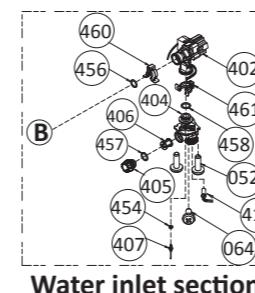

E. Components diagram / Parts list

Case assembly

Burner assembly

Item #	Part #		Description
	310 model	T-K4 model	
001	100074335 100074395	EK402 EKK41	Case assembly for 310 Indoor for 310 Outdoor
002	100074336 100074554	EK403 EK409	Front cover for 310 Indoor for 310 Outdoor
003	100074602	EK401	Air blockage plate for 310 Indoor
004	100074368	EKJ09	Bracket
005	100074199	EKJ64	Junction box
006	100074313	EKJ66	Junction box inner plate
007	100074405	EKK5H	Back guard panel for 310
050	100074210	EW000	Truss screw M4x12 (W/Washer) SUS410
051	100074509	EW001	Truss screw M4x10 (W/Washer)
052	100074211	EW002	Truss screw M4x10 (Coated) SUS3
053	100074245	EW003	Truss screw M4x10 SUS
054	100074510	EW004	Hex head screw M4x12 (W/Washer) SUS3
055	100074248	EW005	Hex head screw M4x8 FEZN
056	100074555	EX014	Truss screw M4x10
057	100074514	EW00B	Screw M3x6 SUS3
058	100074511	EW008	Pan head screw M3x10 SUS
059	100074246	EW00H	Pan screw M4x12 (W/Washer)
060	100074516	EW024	Pan screw M4x10 FEZN
061	100074385	EKK31	Tap tight screw M4x12 FEZN
062	100074247	EW006	Pan screw M4x10
063	100074272	EW00A	Pan head screw M3x6 SUS3
064	100074512	EW009	Truss head screw M4x6 SUS3
065	100074244	EW00D	Pan screw M4x8 MFZN
066	100074328	EC00X	Nylon clamp
067	100074233	EM167	Wire clamp 60

Water way assembly