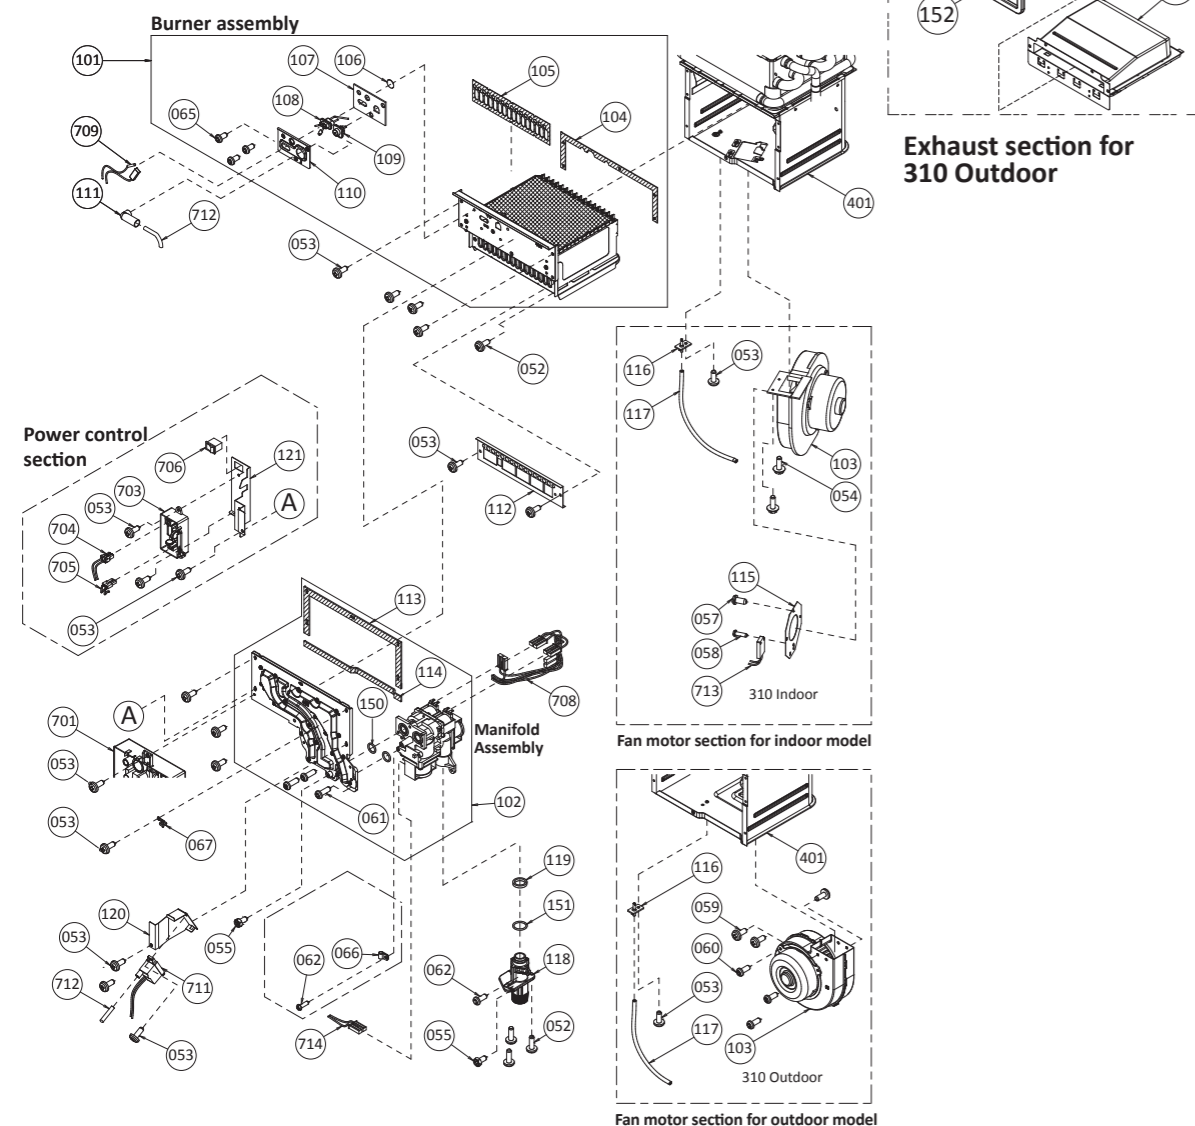

E. Components diagram / Parts list

Case assembly

Burner assembly

Item #	Part #		Description
	310 model	T-K4 model	
001	100074335 100074395	EK402 EKK41	Case assembly for 310 Indoor for 310 Outdoor
002	100074336 100074554	EK403 EK409	Front cover for 310 Indoor for 310 Outdoor
003	100074602	EK401	Air blockage plate for 310 Indoor
004	100074368	EKJ09	Bracket
005	100074199	EKJ64	Junction box
006	100074313	EKJ66	Junction box inner plate
007	100074405	EKK5H	Back guard panel for 310
050	100074210	EW000	Truss screw M4x12 (W/Washer) SUS410
051	100074509	EW001	Truss screw M4x10 (W/Washer)
052	100074211	EW002	Truss screw M4x10 (Coated) SUS3
053	100074245	EW003	Truss screw M4x10 SUS
054	100074510	EW004	Hex head screw M4x12 (W/Washer) SUS3
055	100074248	EW005	Hex head screw M4x8 FEZN
056	100074555	EX014	Truss screw M4x10
057	100074514	EW00B	Screw M3x6 SUS3
058	100074511	EW008	Pan head screw M3x10 SUS
059	100074246	EW00H	Pan screw M4x12 (W/Washer)
060	100074516	EW024	Pan screw M4x10 FEZN
061	100074385	EKK31	Tap tight screw M4x12 FEZN
062	100074247	EW006	Pan screw M4x10
063	100074272	EW00A	Pan head screw M3x6 SUS3
064	100074512	EW009	Truss head screw M4x6 SUS3
065	100074244	EW00D	Pan screw M4x8 MFZN
066	100074328	EC00X	Nylon clamp
067	100074233	EM167	Wire clamp 60