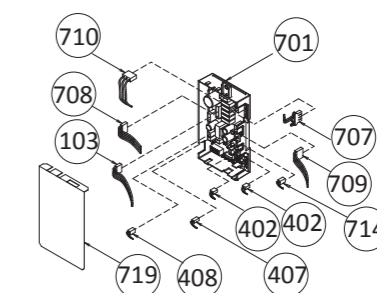

Computer board assembly