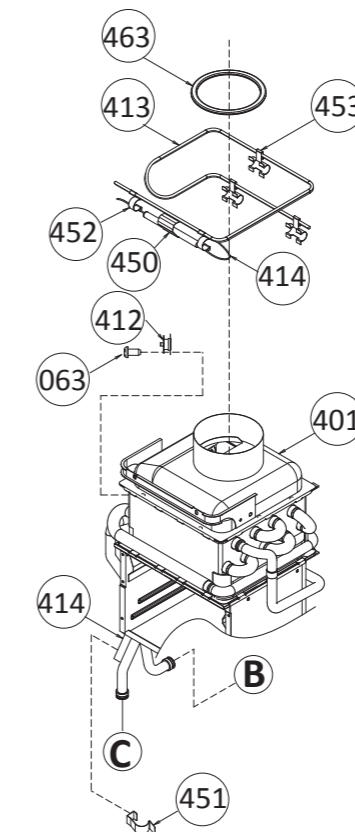

Water way assembly

Item #	Part #		Description
	310 model	T-K4 model	
401	100074337 100074341	EK406 EK413	Heat exchanger assembly for 310 Indoor for 310 Outdoor
402	100074351	EK427	Flow adjustment valve/Flow sensor for 310
404	100074377	EKK1U	Water inlet
405	100074381	EKK2B	Inlet drain plug
406	100074382	EKK2C	Inlet water filter
407	100074398	EKK4J	Inlet thermistor for 310
408	100074402	EKK55	Outlet thermistor for 310
409	100074378	EKK1V	Water outlet
410	100074383	EKK2E	Outlet drain plug
412	100074412	EM212	Hi-Limit switch for 310
413	100074334	EK333	Overheat-cut-off fuse
414	100074384	EKK2R	Heater
415	100074263	EKK2P	Inlet heater
450	100074273	EKK27	Pipe heater fixing plate
451	100074310	EK031	Heater fixing plate 16
452	100074251	EKK26	Fuse fixing plate 18
453	100074331	EK029	Fuse fixing plate 14
454	100076303	EZM04	O-ring P4 FKM
455	100076305	EZM06	O-ring P6 FKM
456	100076306	EZM14	O-ring P14 FKM
457	100076307	EZM15	O-ring P15 FKM
458	100076308	EZM16	O-ring P16 FKM
460	100074290	EKK24	Fastener "14-22"
461	100074410	EM192	Fastener "16A"
463	100074250	EKN50	Silicon ring for 310 Indoor

Item #	Part #		Description
	310 model	T-K4 model	
101	100074215	EKH5W	Burner assembly for 310
102	100074231 100074551	EKH6T EKK5K	Manifold with gas valve assembly LP for 310 Manifold with gas valve assembly NA for 310
103	100074228 100074401	EKK25 EKK54	Fan motor for 310 Indoor Fan motor for 310 Outdoor
104	100074217	EKK0G	Burner holder gasket for 310
105	100074216	EKK2X	Burner gasket
106	100074218	EKK2V	Burner window
107	100074219	EKK2W	Rod holder gasket
108	100074220	EKK0E	Flame rod for 310
109	100074222	EKK0F	Igniter rod for 310
110	100074221	EKK32	Rod holder for 310
111	100074223	EKN61	Rod cap
112	100191104 100191106	EK2AJ EK492	Burner damper for 310 Indoor Burner damper for 310 Outdoor
113	100074229	EKK2Y	Manifold gasket A
114	100074230	EKK2K	Manifold gasket B
115	100074550	TU001	Fan damper for 310 Indoor
116	100074227	EKK2D	Pressure port for 310
117	100074226 100074528	EKK2N EX019	Combustion chamber tube for 310 Indoor Combustion chamber tube for 310 Outdoor
118	100074235	EKK1E	Gas inlet
119	100074234	EKK2Z	Gas inlet ring
120	100074236	EKK1B	Igniter plate
121	100074397	EKK4H	Surge box plate for 310
150	100074533	EZP18	O-ring P18 NBR (Black)
151	100074242	EK042	O-ring P20 NBR (Black)
152	100074390	EKK3G	Silicon ring for 310 Outdoor
153	100074400	EKK53	Rain protection plate in Exhaust chamber for 310 Outdoor
154	100074403	EKK56	Exhaust port