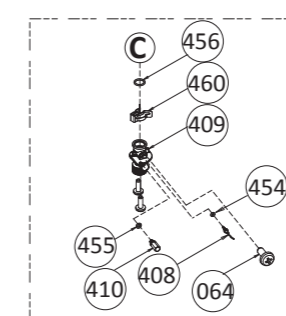

E. Components diagram / Parts list

Case assembly

Burner assembly

Item #	Part #		Description
	310 model	T-K4 model	
001	100074335 100074395	EK402 EKK41	Case assembly for 310 Indoor for 310 Outdoor
002	100074336 100074554	EK403 EK409	Front cover for 310 Indoor for 310 Outdoor
003	100074602	EK401	Air blockage plate for 310 Indoor
004	100074368	EKJ09	Bracket
005	100074199	EKJ64	Junction box
006	100074313	EKJ66	Junction box inner plate
007	100074405	EKK5H	Back guard panel for 310
050	100074210	EW000	Truss screw M4x12 (W/Washer) SUS410
051	100074509	EW001	Truss screw M4x10 (W/Washer)
052	100074211	EW002	Truss screw M4x10 (Coated) SUS3
053	100074245	EW003	Truss screw M4x10 SUS
054	100074510	EW004	Hex head screw M4x12 (W/Washer) SUS3
055	100074248	EW005	Hex head screw M4x8 FEZN
056	100074555	EX014	Truss screw M4x10
057	100074514	EW00B	Screw M3x6 SUS3
058	100074511	EW008	Pan head screw M3x10 SUS
059	100074246	EW00H	Pan screw M4x12 (W/Washer)
060	100074516	EW024	Pan screw M4x10 FEZN
061	100074385	EKK31	Tap tight screw M4x12 FEZN
062	100074247	EW006	Pan screw M4x10
063	100074272	EW00A	Pan head screw M3x6 SUS3
064	100074512	EW009	Truss head screw M4x6 SUS3
065	100074244	EW00D	Pan screw M4x8 MFZN
066	100074328	EC00X	Nylon clamp
067	100074233	EM167	Wire clamp 60

Water way assembly