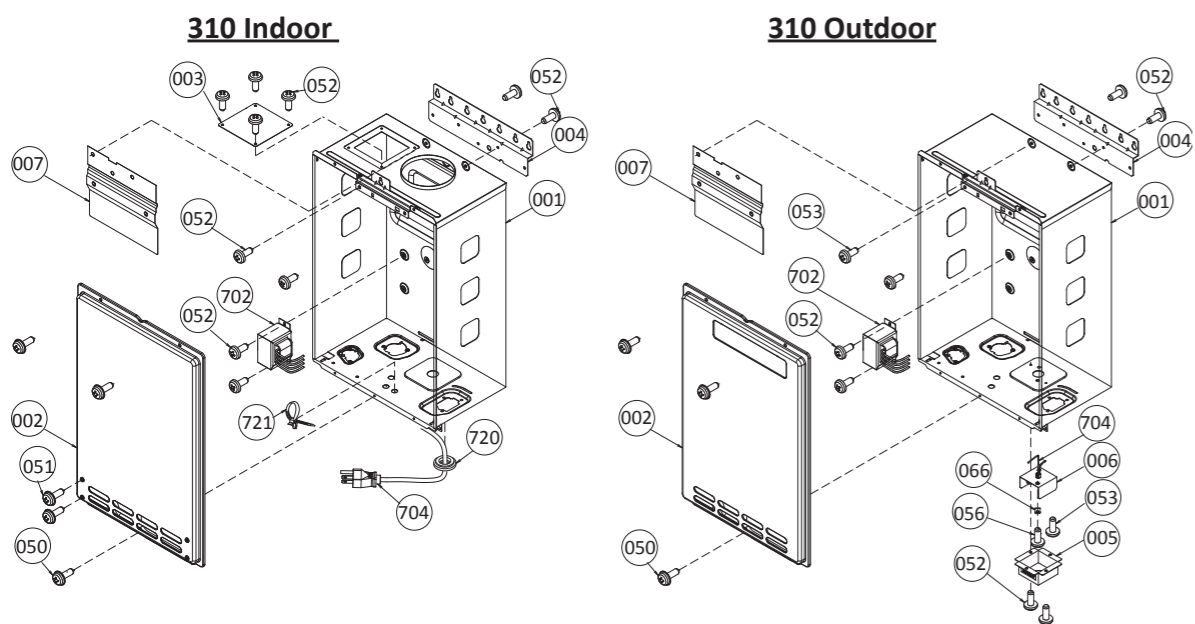

E. Components diagram / Parts list

Case assembly

Burner assembly

Item #	Part #		Description
	310 model	T-K4 model	
001	100074335 100074395	EK402 EKK41	Case assembly for 310 Indoor for 310 Outdoor
002	100074336 100074554	EK403 EK409	Front cover for 310 Indoor for 310 Outdoor
003	100074602	EK401	Air blockage plate for 310 Indoor
004	100074368	EKJ09	Bracket
005	100074199	EKJ64	Junction box
006	100074313	EKJ66	Junction box inner plate
007	100074405	EKK5H	Back guard panel for 310
050	100074210	EW000	Truss screw M4x12 (W/Washer) SUS410
051	100074509	EW001	Truss screw M4x10 (W/Washer)
052	100074211	EW002	Truss screw M4x10 (Coated) SUS3
053	100074245	EW003	Truss screw M4x10 SUS
054	100074510	EW004	Hex head screw M4x12 (W/Washer) SUS3
055	100074248	EW005	Hex head screw M4x8 FEZN
056	100074555	EX014	Truss screw M4x10
057	100074514	EW00B	Screw M3x6 SUS3
058	100074511	EW008	Pan head screw M3x10 SUS
059	100074246	EW00H	Pan screw M4x12 (W/Washer)
060	100074516	EW024	Pan screw M4x10 FEZN
061	100074385	EKK31	Tap tight screw M4x12 FEZN
062	100074247	EW006	Pan screw M4x10
063	100074272	EW00A	Pan head screw M3x6 SUS3
064	100074512	EW009	Truss head screw M4x6 SUS3
065	100074244	EW00D	Pan screw M4x8 MFZN
066	100074328	EC00X	Nylon clamp
067	100074233	EM167	Wire clamp 60