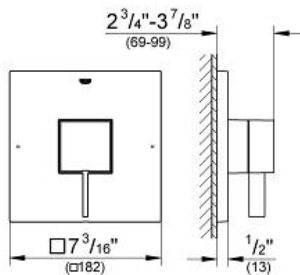

EUROCUBE Single Function Valve Trim Kit with Control Module

MODEL # 19924000

Pure Freude
an Wasser

GROHE

ADA

Product Description:

EUROCUBE

Single Function Valve Trim Kit with Control Module

Standard Specification:

- For shower only or shower/tub with diverter applications
- Integrated bypass option when used with diverter tub spout
- Requires GrohFlex universal rough-in box (35 026 000) (sold separately)
- GROHE SilkMove
- GROHE StarLight chrome finish
- 6.1 gpm (23 l/min) at 45 psi