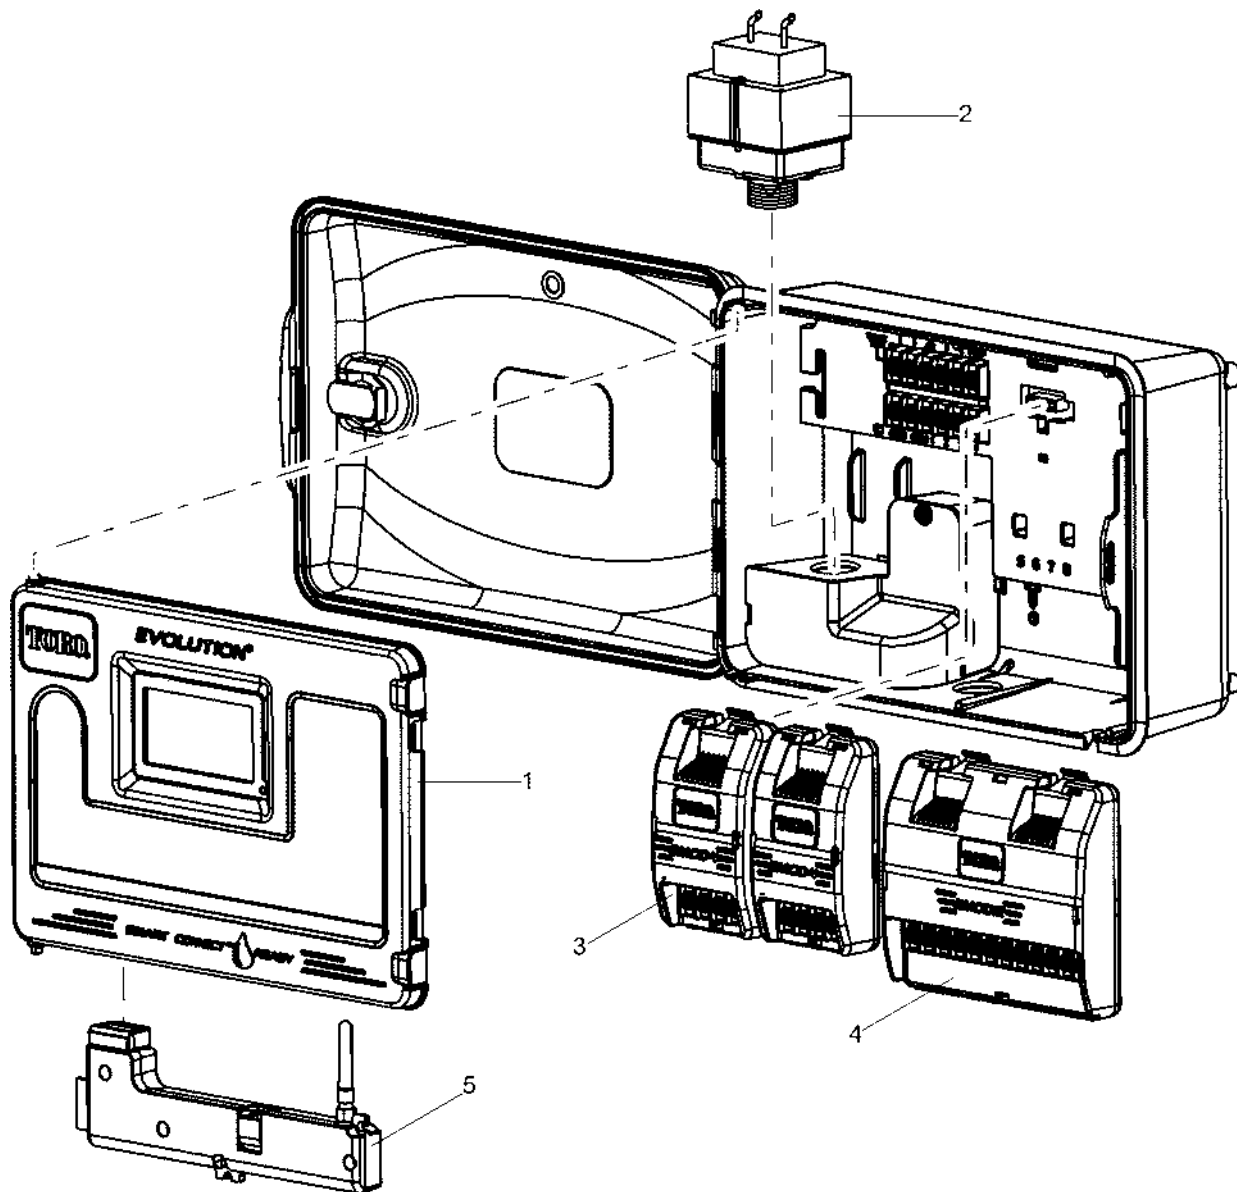

EVOLUTION Controller (continued)

● Order Through Finished Goods Distribution System - Minneapolis