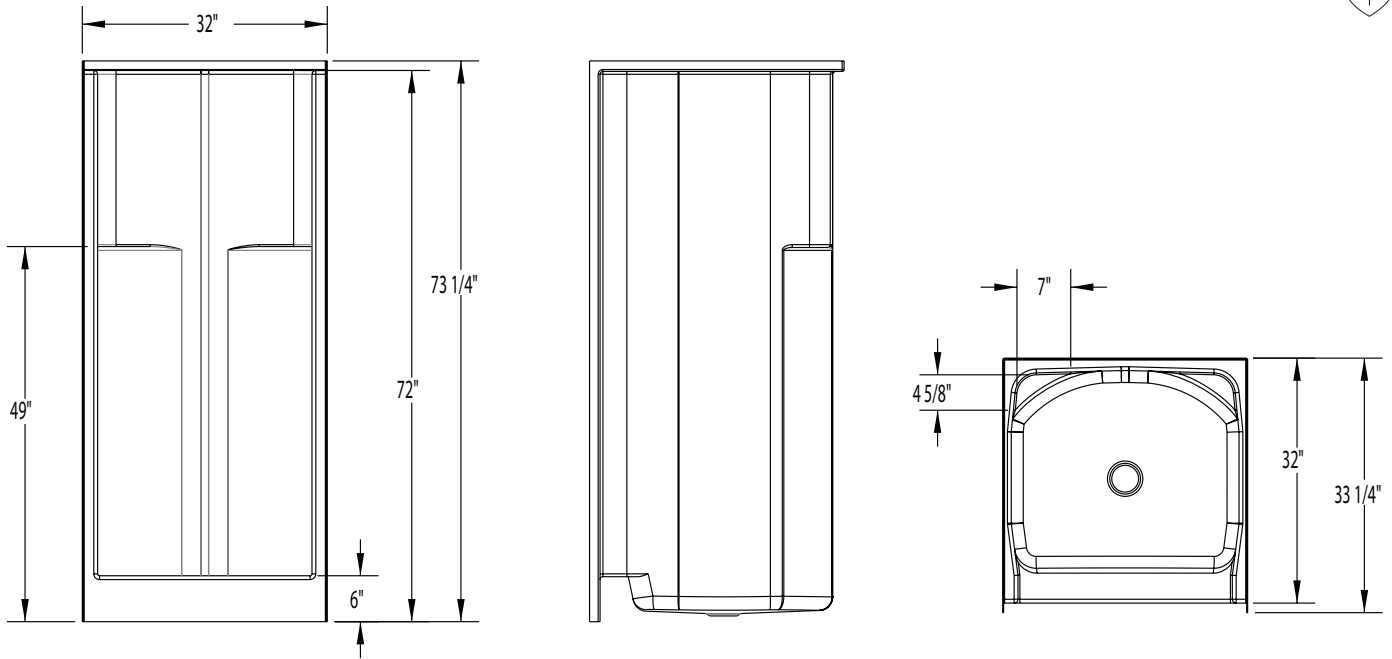

1323C – EVERYDAY SHOWERS

32 x 32 x 72 inches

FEATURES

- Shower stall
- Smooth wall finish
- Molded toiletry shelves
- Space saving design (Not listed by IAPMO or FHA)
- Slip-resistant textured bottom
- Center drain
- AcrylX™ applied acrylic surface
- Lifetime limited warranty

COLOR OPTIONS

Stock	Upgraded	Premium
White	Almond Linen/Biscuit Bone	Black Mexican Sand Sand Bar Sterling Silver

1323C

32 x 32 x 72 inches

FEATURES

lbs

Dimensional Tolerance $\pm \frac{3}{8}$ ". Dimensions needed for site preparation should be measured from the unit. Aquatic assumes no responsibility for preparatory work.

Model #	Material	Wall Finish	Pieces	Drain	Seat	Net Wt.	Pkg. Wt.
Shower #1323C	AcrylX™	Smooth	1	Center	-	81	86

DIMENSIONS

Specifications	inches
Width: Overall / Net	32
Depth: Overall / Net	33 1/4 / 32
Height: Overall / Net	73 1/4 / 72
Enclosure Opening	27 3/4
Skirt Height	6
Drain Rough-In (from Back Wall)	15 3/4
Drain Rough-In (from Side Wall)	16
Drain: Diameter / Clearance	3 1/4 / 3/4

FRAMING DIMENSIONS

inches

Type	D Depth	W Width	H Height	A	B	C
Alcove	33 1/4	32 1/8	73 1/4	Box Out	16	15 3/4