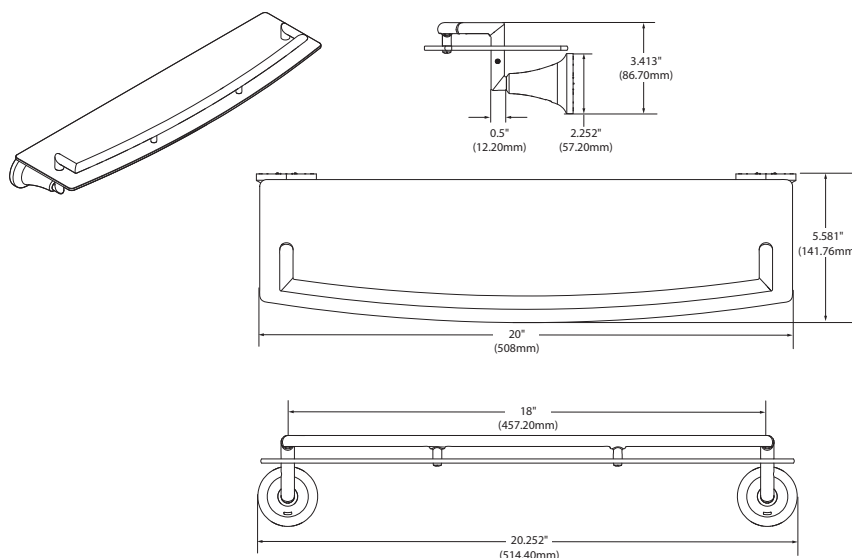

Icon™ Technical Specification

Glass Shelf

YB5890

Stock Numbers:

- YB5890BB – Glass Shelf
Brushed Bronze Finish
- YB5890BN – Glass Shelf
Brushed Nickel Finish
- YB5890CH – Glass Shelf
Chrome Finish

Materials:

Glass Shelf posts and rail are constructed of zinc. Shelf is tempered glass.

Dimensions:

Installation Instructions:

This product features the Pro+Fit Installation Mounting System. If you do not have the Pro+Fit Installation Template please use the following instructions. (Note: only one hole is required per mounting post.)

1. Find the appropriate center to center measurement for the product you are installing.
2. Mark that distance on the wall where you want to install the product.
3. Use a level to ensure that the pilot holes will be perfectly level.
4. Using 1/4" drill bit, drill one pilot hole for each post.
5. Position mounting post to wall by inserting wall anchor into pilot hole and pressing firmly.
6. Make sure that locking tab on mounting post is facing down (6 o'clock).
7. Tighten wall anchor screw while holding mounting post firmly in place. **DO NOT** over tighten (6 – 8 full turns will secure the anchor).
8. Shelf must be attached to mounting posts as a unit-insert shelf into each post.
9. Attach posts by pressing firmly to mounting posts until it clicks. (The square opening at the base of the post must be facing down to match-up with locking tab.)