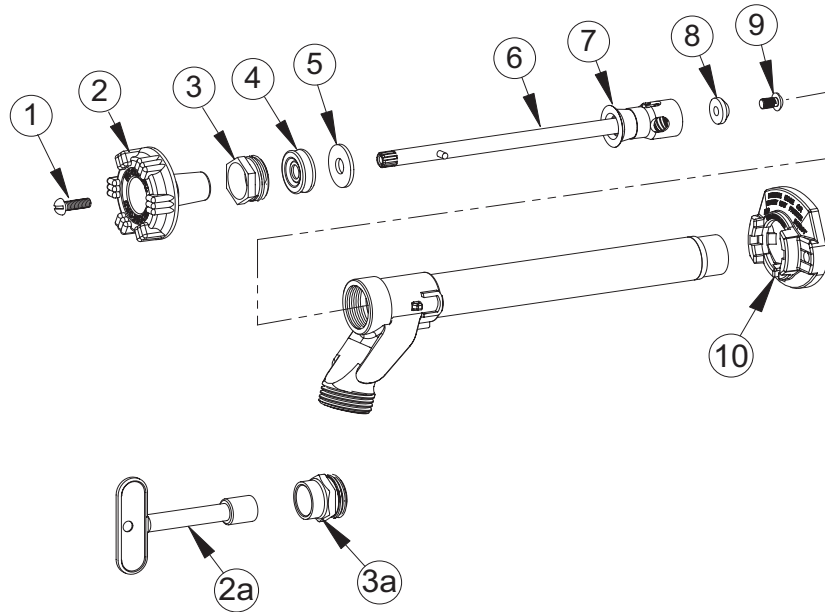

**WOODFORD**

**MODEL 14 PARTS LIST**

ITEM	PART#	DESCRIPTION
1	30002	Handle Screw
2	30096	Wheel Handle - Round Powder Coated Die Cast Aluminum
2a	50012	Tee Key (Optional)
3	30059	Packing Nut
3a	30512	Packing Nut w/deep stem guard (Optional)
4	30560	EPDM Packing
5	30006	Packing Support Washer
6	35XXX	Valve Stem Assembly (See chart at right) Includes Items 7, 8 & 9
7	30459	Check Valve
8	30008	Valve Seat Rubber
9	30009	Retainer Screw
10	30098	Adjustable Flange
	RK-14MH	Repair Kit (Includes items 1, 2, 3, 4, 5, 8 & 9)

VALVE STEM ASSEMBLY DIM "A"		
Wall Thickness	Overall Length	Part No.
CC (1 3/4)	3 5/8"	35942
4	5 7/8"	35720
6	7 7/8"	35721
8	9 7/8"	35722
10	11 7/8"	35723
12	13 7/8"	35724
14	15 7/8"	35725
16	17 7/8"	35736
18	19 7/8"	35726
20	21 7/8"	35737
22	23 7/8"	35738
24	25 7/8"	35727