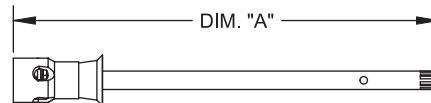

**WOODFORD**

**MODEL 14 PARTS LIST**

ITEM	PART#	DESCRIPTION
1	30002	Handle Screw
2	30096	Wheel Handle - Round Powder Coated Die Cast Aluminum
2a	50012	Tee Key (Optional)
3	30059	Packing Nut
3a	30512	Packing Nut w/deep stem guard (Optional)
4	30560	EPDM Packing
5	30006	Packing Support Washer
6	35XXX	Valve Stem Assembly (See chart at right) Includes Items 7, 8 & 9
7	30459	Check Valve
8	30008	Valve Seat Rubber
9	30009	Retainer Screw
10	30098	Adjustable Flange
	RK-14MH	Repair Kit (Includes items 1, 2, 3, 4, 5, 8 & 9)

VALVE STEM ASSEMBLY DIM "A"		
Wall Thickness	Overall Length	Part No.
CC (1 3/4)	3 5/8"	35942
4	5 7/8"	35720
6	7 7/8"	35721
8	9 7/8"	35722
10	11 7/8"	35723
12	13 7/8"	35724
14	15 7/8"	35725
16	17 7/8"	35736
18	19 7/8"	35726
20	21 7/8"	35737
22	23 7/8"	35738
24	25 7/8"	35727