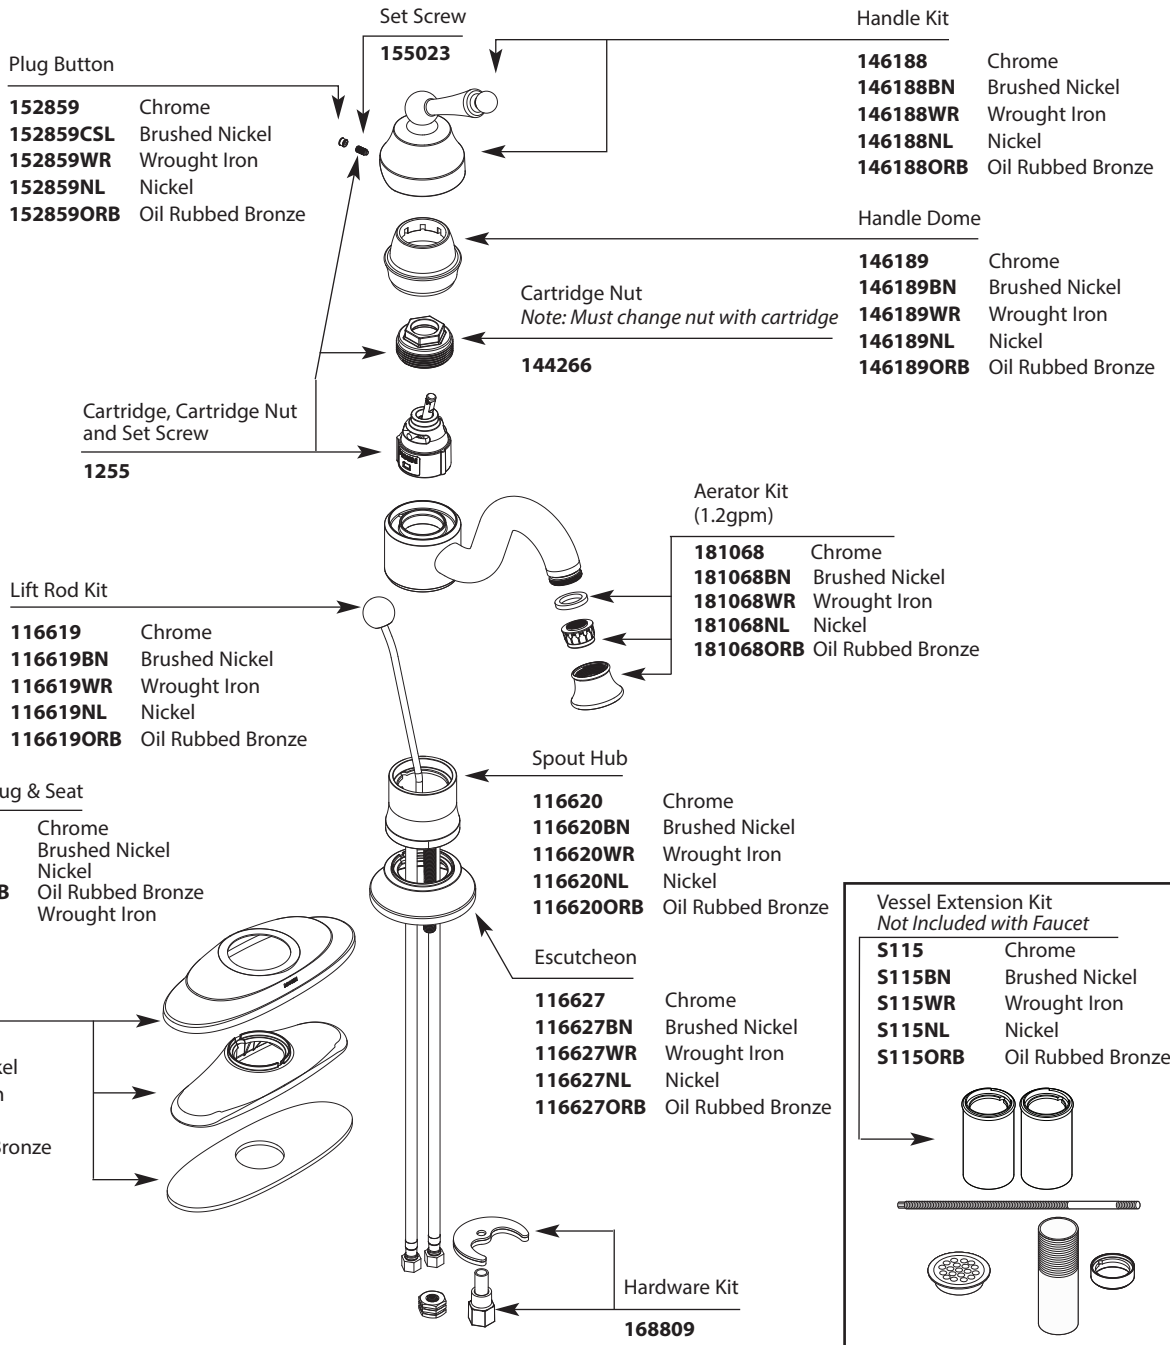

Buy it for looks. Buy it for life.®

Illustrated Parts

■ Order by Part Number

There is more than 1 version of this model.
Page down to identify the version you have.

WATERHILL™ One-Handle Lavatory Faucet		
MODEL	TYPE	FINISH
S411	Lever	Chrome
S411BN	Lever	Brushed Nickel
S411WR	Lever	Wrought Iron
S411NL	Lever	Nickel
S411ORB	Lever	Oil Rubbed Bronze

**HANDLE PLUG BUTTON
PRIOR TO 1/2011**

Plug Button Kit
137403