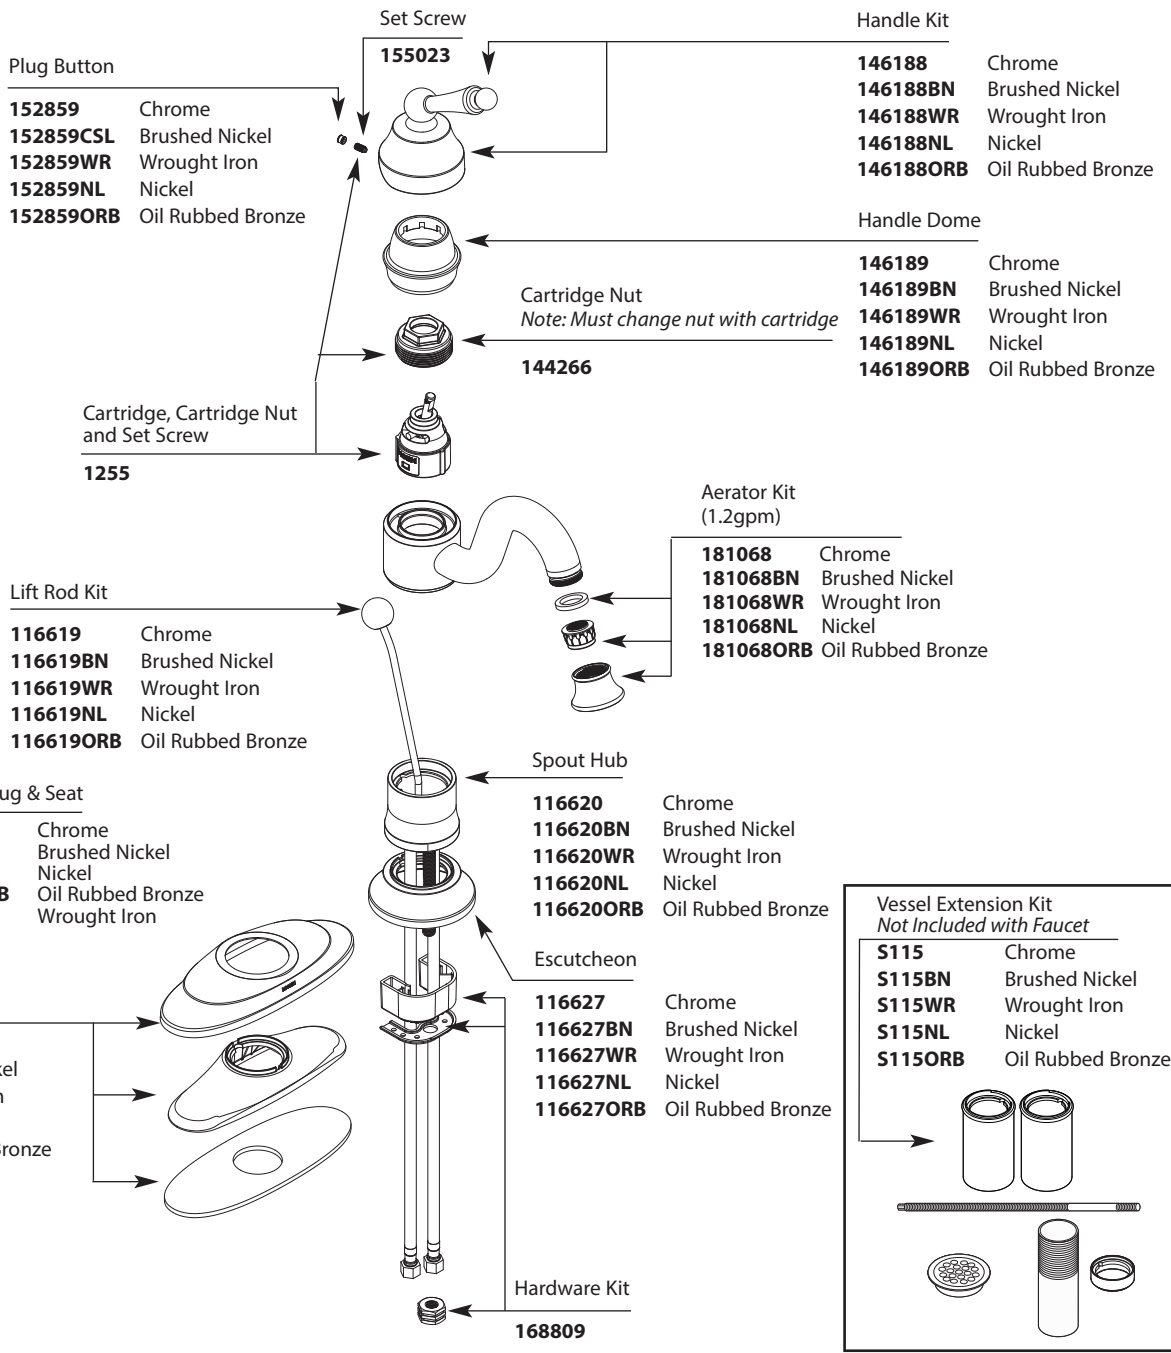

Buy it for looks. Buy it for life.®

■ Order by Part Number

Illustrated Parts

WATERHILL™ One-Handle Lavatory Faucet

MODEL	TYPE	FINISH
S411	Lever	Chrome
S411BN	Lever	Brushed Nickel
S411WR	Lever	Wrought Iron
S411NL	Lever	Nickel
S411ORB	Lever	Oil Rubbed Bronze

**HANDLE PLUG BUTTON
PRIOR TO 1/2011**

Plug Button Kit
137403