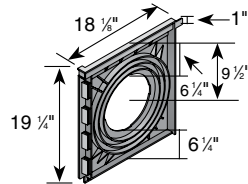

Part No.	Description	Color	Pkg. Qty.	Wt. Ea. (lbs.)	Product Class	Specifications
1822	Basin Side – 6" or 8" Opening	Black	4	3.75	10ND	18" x 18" Catch Basin Side, 6" or 8" Opening. Styrene.
Opening using Universal Outlet. Includes #1890 Reducer Ring. Use with #1206, #1242, #1243, #1245, #1266 or #1888 Universal Outlets.