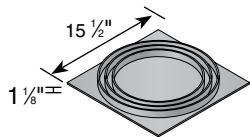

Part No.	Description	Color	Pkg. Qty.	Wt. Ea. (lbs.)	Product Class	Specifications
1828	Basin Bottom	Black	4	2.50	10ND	18" x 18" Catch Basin Bottom. Styrene.

DRAINAGE