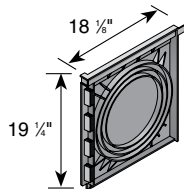

18" Component Parts

Part No.	Description	Color	Pkg. Qty.	Wt. Ea. (lbs.)	Product Class	Specifications
1820	Basin Side – No Opening	Black	4	4.00	10ND	18" x 18" Catch Basin Side, No Opening. Styrene.