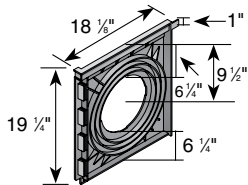

### 18" Catch Basin Series (continued)

| Part No.   | Description                       | Color            | Pkg. Qty. | Wt. Ea. (lbs.) | Product Class | Specifications  |
|--|-----------------------------------|------------------|-----------|----------------|---------------|---|
| 1815   | 18" Square Galvanized Steel Grate | Galvanized Steel | 1         | 10.78          | 10ND          | 18" Square Heavy-Duty Galvanized Steel Bar Grate. Open surface area 239.00 square inches. 731.13 GPM. |
|  Use with 18" x 18" Catch Basin Series. (see page 72) |                                   |                  |           |                |               |   |

| Part No.                   | Description  | Color | Pkg. Qty. | Wt. Ea. (lbs.) | Product Class | Specifications            |
|----------------------------|--|-------|-----------|----------------|---------------|---------------------------|
| 1840                       | Frame to adapt 18" x 18" grate to concrete catch basin | Black | 4         | 2.00           | 10ND          | 18" x 18" Frame. Styrene. |
| Use with 18" x 18" Grates. |  |       |           |                |               |                           |

### 18" Component Parts

| Part No. | Description             | Color | Pkg. Qty. | Wt. Ea. (lbs.) | Product Class | Specifications                                   |
|----------|-------------------------|-------|-----------|----------------|---------------|--|
| 1820     | Basin Side – No Opening | Black | 4         | 4.00           | 10ND          | 18" x 18" Catch Basin Side, No Opening. Styrene. |