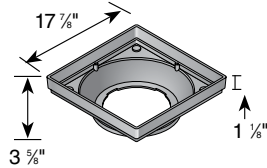

Part No.	Description	Color	Pkg. Qty.	Wt. Ea. (lbs.)	Product Class	Specifications
1830	18" x 18" Low-Profile Adapter	Black	4	4.75	10ND	18" x 18" Low-Profile Adapter. Styrene.
Includes NDS #1890 Reducer Ring. Requires either an NDS #1243, #1245, #1266 or #1888 Universal Outlet to connect to pipe.