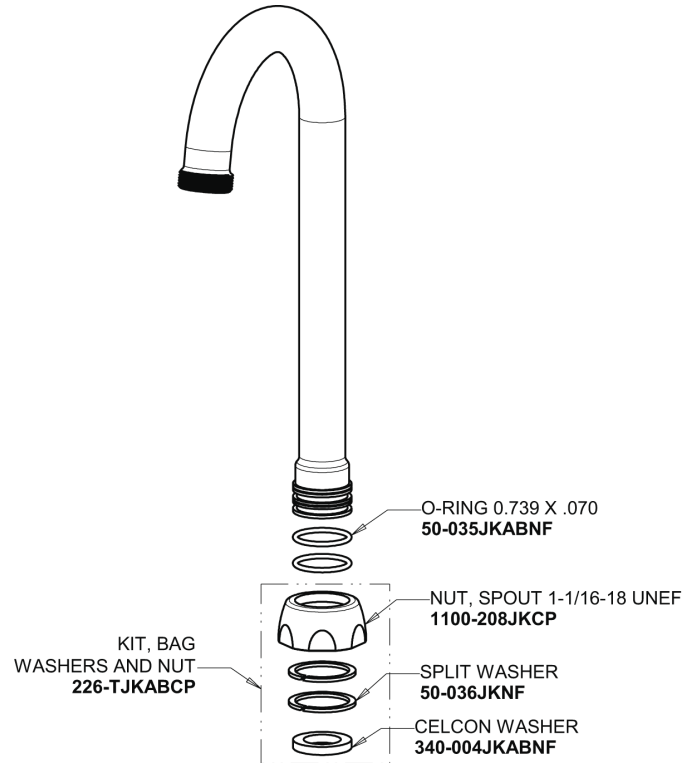

Repair Parts

895-319ABCP

Hot and Cold Water Sink Faucet

CHICAGO FAUCETS®

Geberit Group

Base Parts:

6" Elbow Blade Handle 319-PRJKCP

3-1/2" Rigid / Swing Gooseneck Spout GN1AJKABCP

2.2 GPM (8.3 L/min) Aerator E3JKABCP

Quatern Compression Cartridge (pair) 1-099XTJKABNF (right) 1-100XTJKABNF (left)

For Technical Assistance:

Phone: 800-TEC-TRUE (832-8783)

Email: techsupport.us@chicago faucets.com