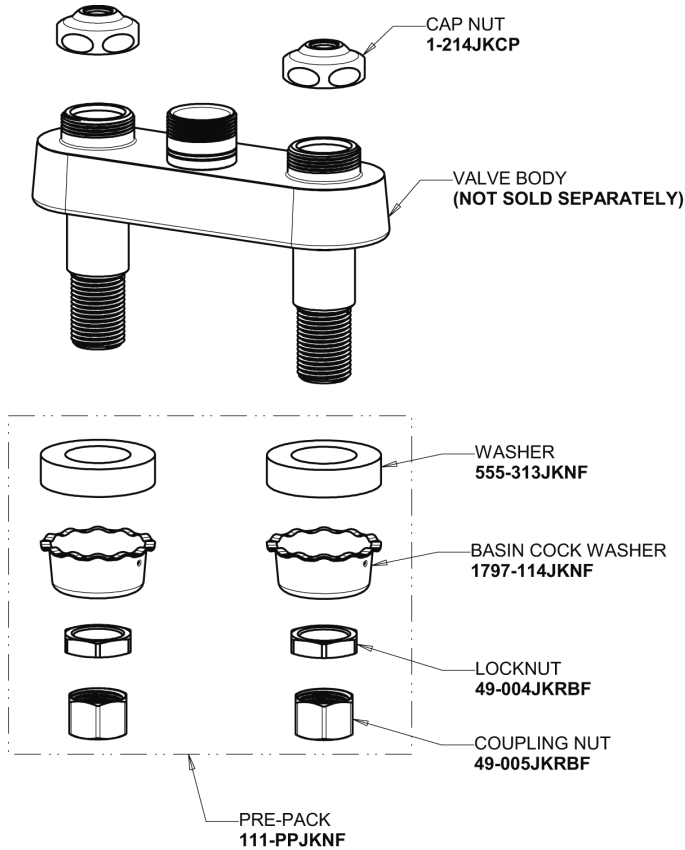

Repair Parts

895-319ABCP

Hot and Cold Water Sink Faucet

CHICAGO FAUCETS®

Geberit Group

Base Parts:

6" Elbow Blade Handle 319-PRJKCP

3-1/2" Rigid / Swing Gooseneck Spout GN1AJKABCP

2.2 GPM (8.3 L/min) Aerator E3JKABCP

Quatern Compression Cartridge (pair) 1-099XTJKABNF (right) 1-100XTJKABNF (left)

For Technical Assistance:

Phone: 800-TEC-TRUE (832-8783)

Email: techsupport.us@chicago faucets.com