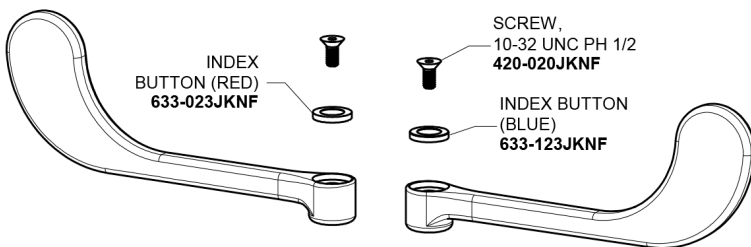

Repair Parts

895-319ABCP

Hot and Cold Water Sink Faucet

CHICAGO FAUCETS®

Geberit Group

Base Parts:

6" Elbow Blade Handle 319-PRJKCP

3-1/2" Rigid / Swing Gooseneck Spout GN1AJKABCP

2.2 GPM (8.3 L/min) Aerator E3JKABCP

Quatern Compression Cartridge (pair) 1-099XTJKABNF (right) 1-100XTJKABNF (left)

For Technical Assistance:

Phone: 800-TEC-TRUE (832-8783)

Email: techsupport.us@chicago faucets.com