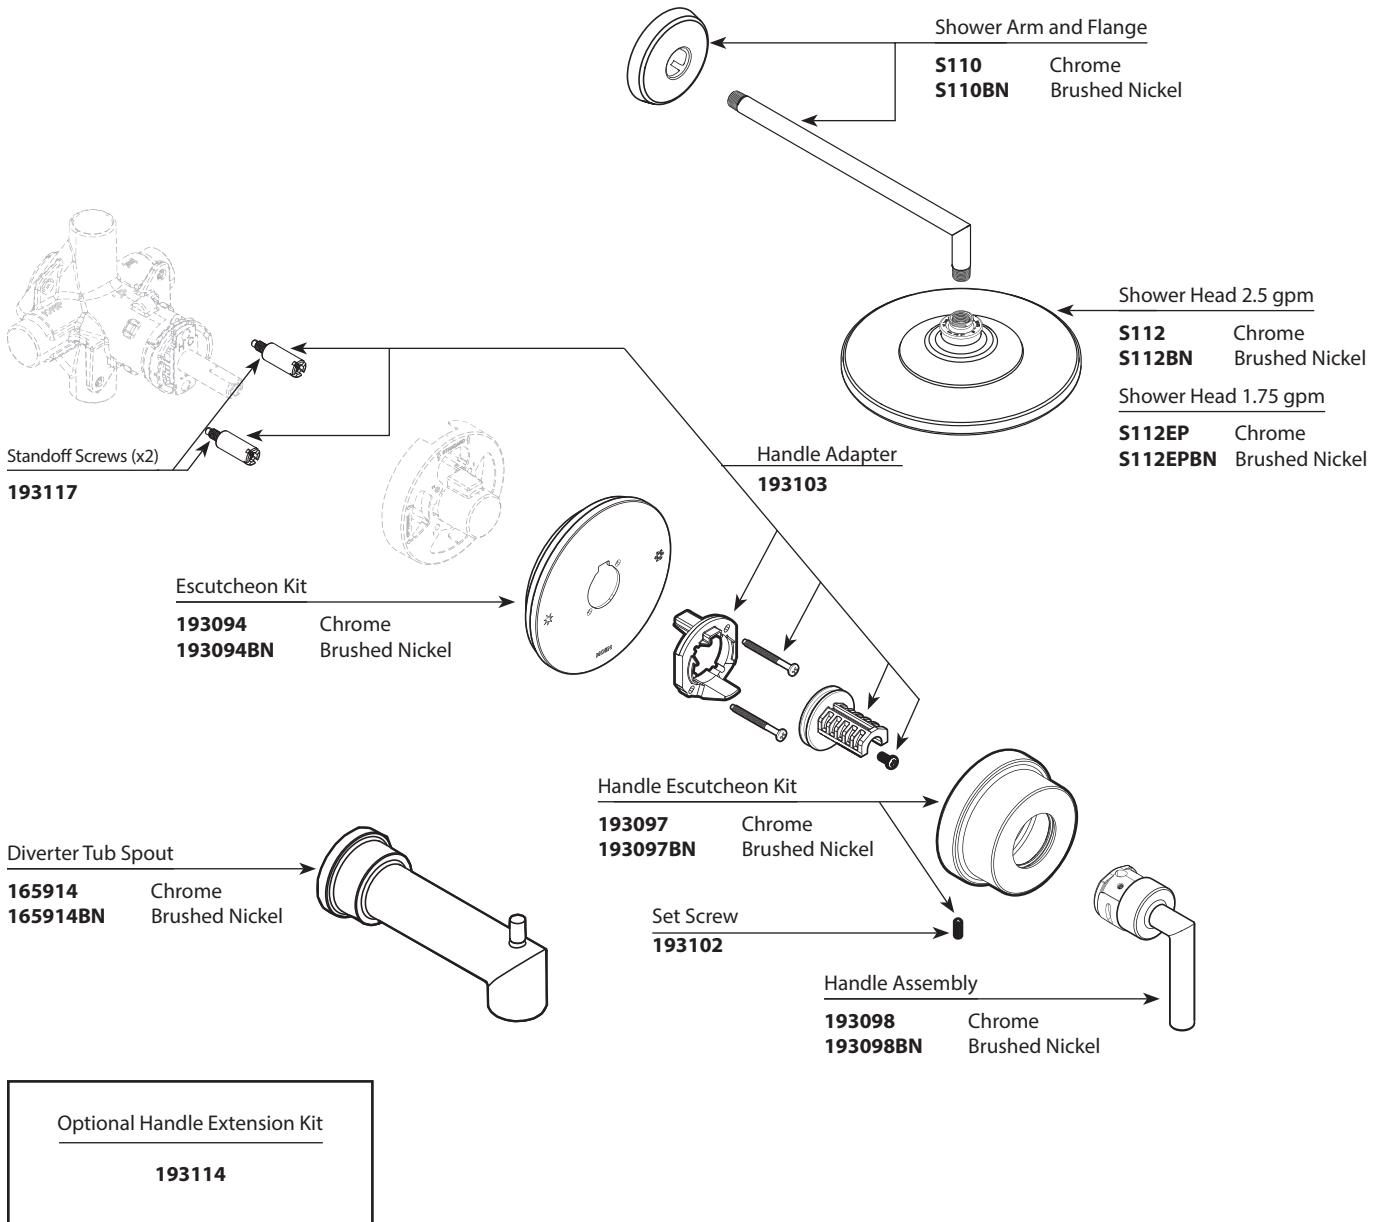

- Order by Part Number
- Trim can be used with 2500 series or 62300 series valve.

*There is more than 1 version of this model.
Page down to identify the version you have.*

ARRIS™ Single-Handle Posi-Temp® Tub/Shower Trim			
<u>Valve Trim Only</u>	<u>Shower Trim Only</u>	<u>Tub Shower Trim</u>	<u>Finish</u>
TS22001	TS22002	TS22003	Chrome
TS22001BN	TS22002BN	TS22003BN	Brushed Nickel
	TS22002EP	TS22003EP	Chrome
	TS22002EPBN	TS22003EPBN	Brushed Nickel
	TS22002NH	TS22003NH	Chrome
	TS22002NHBN	TS22003NHBN	Brushed Nickel

- Order by Part Number
- Trim can be used with 2500 series or 62300 series valves

ARRIS™ Single-Handle Posi-Temp® Tub/Shower Trim			
VALVE TRIM ONLY	SHOWER TRIM ONLY	TUB SHOWER TRIM	FINISH
TS22001	TS22002	TS22003	Chrome
TS22001BN	TS22002BN	TS22003 BN	Brushed Nickel
	TS22002EP	TS22003 EP	Chrome
	TS22002EPBN	TS22003 EPBN	Brushed Nickel
	TS22002NH	TS22003 NH	Chrome
	TS22002NHBN	TS22003 NHBN	Brushed Nickel