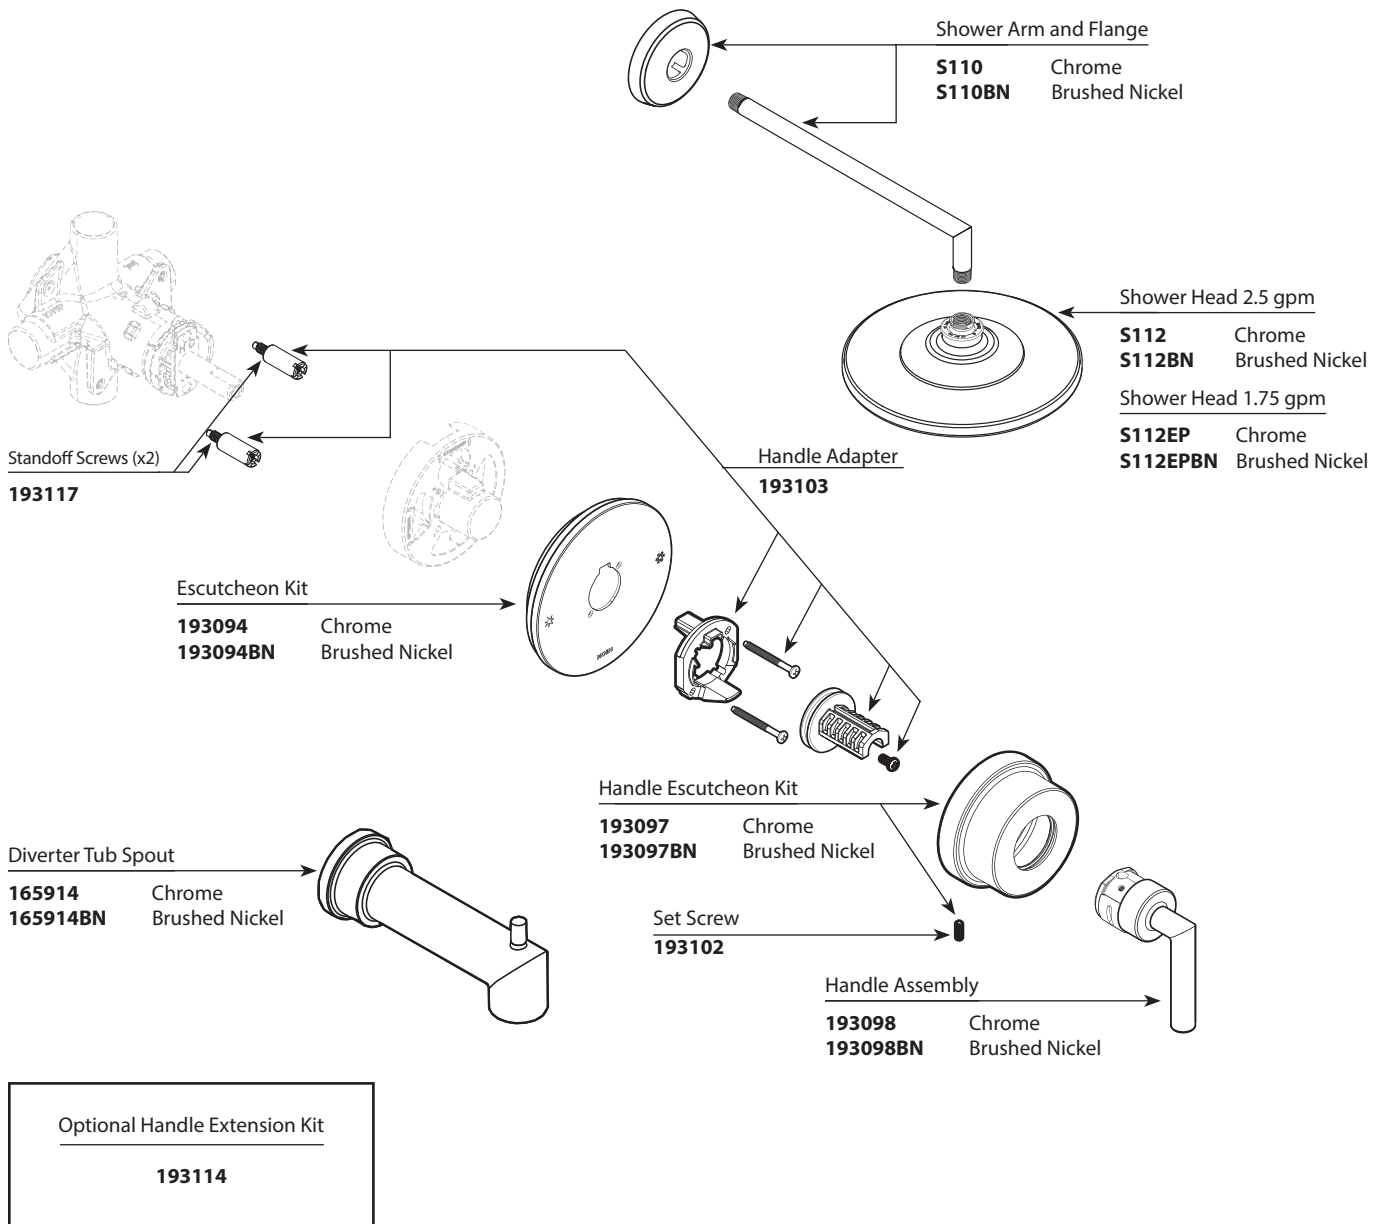

■ Order by Part Number

■ Trim can be used with 2500 series or 62300 series valve.

*There is more than 1 version of this model.
Page down to identify the version you have.*

ARRIS™ Single-Handle Posi-Temp® Tub/Shower Trim			
<u>Valve Trim Only</u>	<u>Shower Trim Only</u>	<u>Tub Shower Trim</u>	<u>Finish</u>
TS22001	TS22002	TS22003	Chrome
TS22001BN	TS22002BN	TS22003BN	Brushed Nickel
	TS22002EP	TS22003EP	Chrome
	TS22002EPBN	TS22003EPBN	Brushed Nickel
	TS22002NH	TS22003NH	Chrome
	TS22002NHBN	TS22003NHBN	Brushed Nickel

- Order by Part Number
- Trim can be used with 2500 series or 62300 series valves

ARRIS™ Single-Handle Posi-Temp® Tub/Shower Trim			
<u>VALVE TRIM ONLY</u>	<u>SHOWER TRIM ONLY</u>	<u>TUB SHOWER TRIM</u>	<u>FINISH</u>
TS22001	TS22002	TS22003	Chrome
TS22001BN	TS22002BN	TS22003 BN	Brushed Nickel
	TS22002EP	TS22003 EP	Chrome
	TS22002EPBN	TS22003 EPBN	Brushed Nickel
	TS22002NH	TS22003 NH	Chrome
	TS22002NHBN	TS22003 NHBN	Brushed Nickel