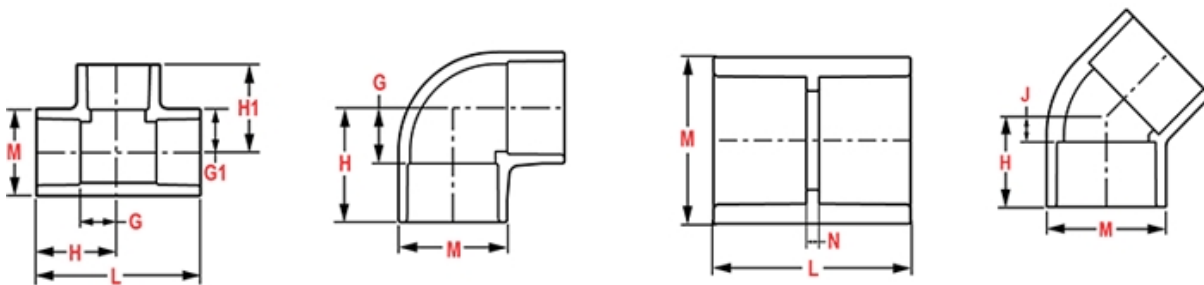

Weight(gm): 83

Size: 2"X1-1/2"

Color: TAN

Material: CPVC

Type Reducer Bushing
Connection Spigot x Socket

L = 2- 1/32 **N =** 23/32 **Pipe O.D. =** 2-1/8

Injection Molded Dimension References:

- G** = (LAYING LENGTH) intersection of center lines to bottom of socket/thread; 90° elbows, tees, crosses; ± 1/32 inch.
- H** = Intersection of center lines to face of fitting; 90° elbows tees, crosses; ± 1/32 inch.
- J** = Intersection of center lines to bottom of socket/thread; 45° elbows; ± 1/32 inch
- L** = Overall length of fittings; ± 1/16 inch.
- M** = Outside diameter of socket/thread hub; ± 1/16 inch.
- N** = Socket bottom to socket bottom; couplings; ± 1/16 inch.
- W** = Height of cap; ± 1/16 inch

Typical Molded Dimension References

The information printed here is based on current information & product design at the time of publication and is subject to change without notification. Spears® ongoing commitment to product improvement may result in some variation. No representation, guarantees or warranties of any kind are as to its accuracy, suitability for particular application or results to be obtained therefrom. For verification of technical data or additional information, please contact Spears® Technical Service Department :: WEST COAST : (818) 364-1611 - EAST COAST : (717) 938-9006