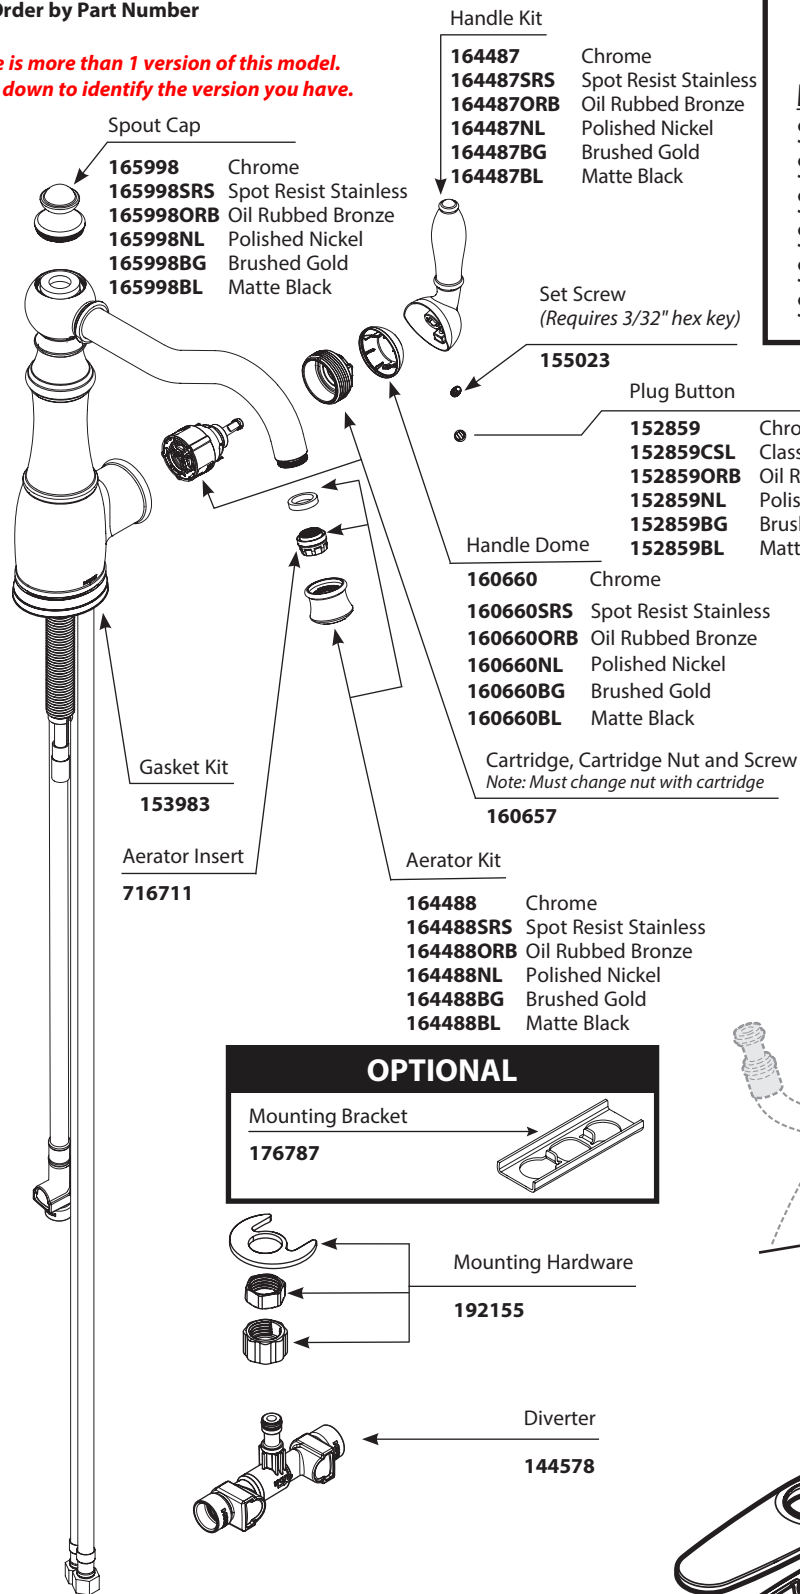

MOEN®

Illustrated Parts

■ Order by Part Number

**There is more than 1 version of this model.
Page down to identify the version you have.**

WEYMOUTH™ Single-Handle Kitchen Faucet with matching Side Spray	
MODELS	FINISH
S72101	Chrome
S72101SRS	Spot Resist Stainless
S72101ORB	Oil Rubbed Bronze
S72101NL	Polished Nickel
S72101BG	Brushed Gold
S72101BL	Matte Black

OPTIONAL

Mounting Bracket

176787

Mounting Hardware

192155

Diverter

144578

Optional Deck Plate & Gasket

- 141002 Chrome
- 141002SRS Spot Resist Stainless
- 141002ORB Oil Rubbed Bronze
- 141002NL Polished Nickel
- 141002BG Brushed Gold
- 141002BL Matte Black