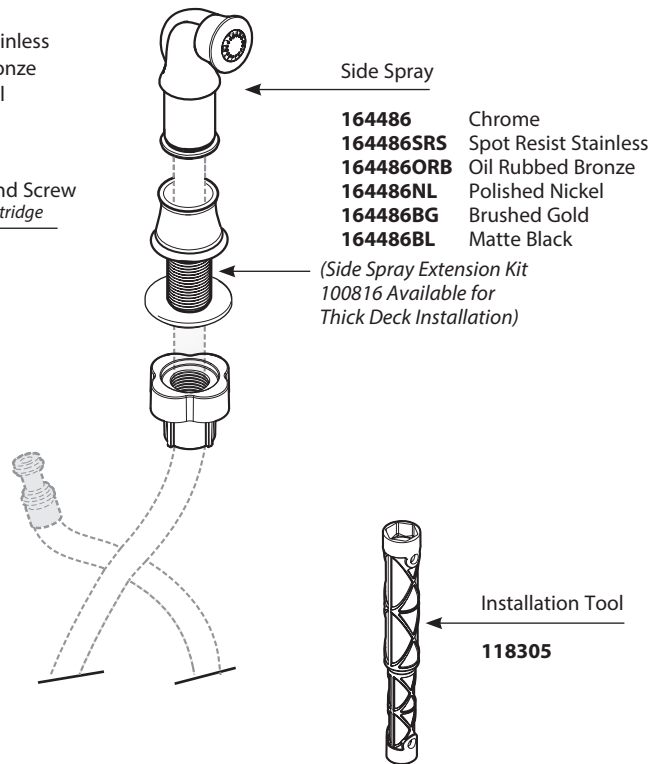

MOEN®

Illustrated Parts

■ Order by Part Number

**There is more than 1 version of this model.
Page down to identify the version you have.**

WEYMOUTH™ Single-Handle Kitchen Faucet with matching Side Spray	
MODELS	FINISH
S72101	Chrome
S72101SRS	Spot Resist Stainless
S72101ORB	Oil Rubbed Bronze
S72101NL	Polished Nickel
S72101BG	Brushed Gold
S72101BL	Matte Black

OPTIONAL

Mounting Bracket

176787

Mounting Hardware

192155

Diverter

144578

Optional Deck Plate & Gasket

- 141002 Chrome
- 141002SRS Spot Resist Stainless
- 141002ORB Oil Rubbed Bronze
- 141002NL Polished Nickel
- 141002BG Brushed Gold
- 141002BL Matte Black