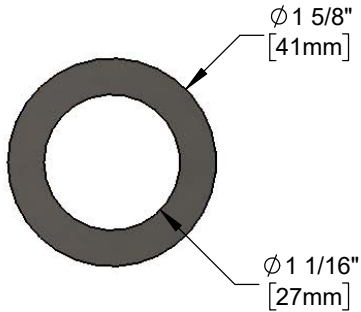

**Architect/Engineering Specifications:**

1 5/8" brass washer for T&S faucets.

Job Name \_\_\_\_\_  
 Model Specified \_\_\_\_\_ Quantity \_\_\_\_\_  
 Variations Specified \_\_\_\_\_  
 Date \_\_\_\_\_