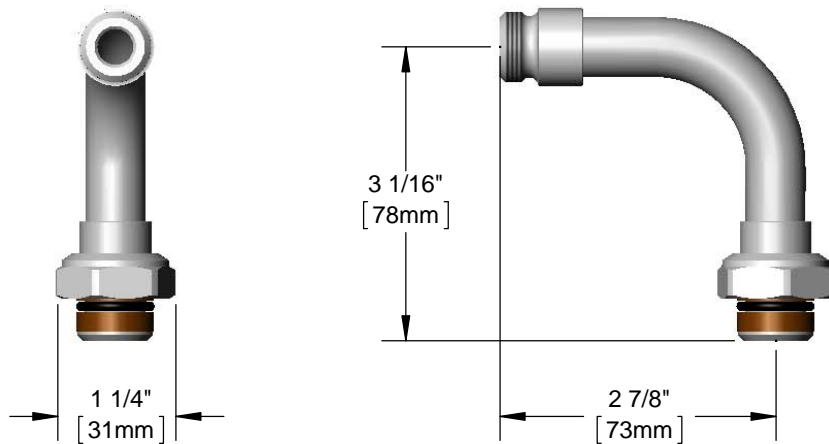

Architect/Engineering Specifications:

90° swivel adapter with 3/4-14 UN male hose outlet. Certified to NSF 61-Section 9 and NSF 372.

Job Name _____
Model Specified _____ Quantity _____
Variations Specified _____
Date _____

Features & Benefits:

- 90° swivel adapter
- 3/4-14 UN male hose outlet
- Material: Chrome plated brass

Product Compliance:

- NSF 61 - Section 9
- NSF 372 (Low Lead Content)

Warranty: One Year (Limited)

Performance Data: