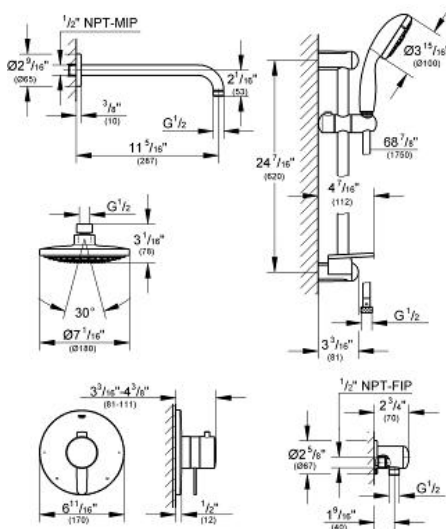

## Pressure Balance Valve

MODEL # 35051000

Pure Freude  
an Wasser

#### Standard Specification:

- Shower combination
- Consisting of:
  - Euphoria Cosmopolitan shower head 7 1/16", 2.5 gpm (27 492)
  - Rainshower 12" shower arm (28 577)
  - GrohFlex shower/hand shower PBV trim & valve (19 881)
  - New Tempesta IV shower set, 2.5 gpm (28 436)
  - Cosmopolitan PBV
  - Relaxa wall union (28 672)
- Requires GrohFlex Universal Rough-In Box (35 026)