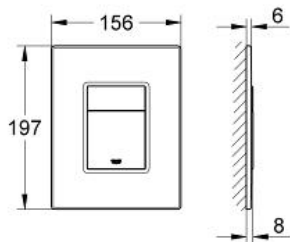

SKATE COSMOPOLITAN Wall Plate

MODEL # 38849HR0

*Pure Freude
an Wasser*

GROHE

Product Description:
**SKATE COSMOPOLITAN
Wall Plate**

Standard Specification:

- With wood surface
- Frame and actuation buttons made of chrome/matte chrome plated plastic
- For dual flush or start & stop actuation
- For pneumatic discharge valve AV1
- Vertical and horizontal installation
- 6" x 7¾"
- Fixing frame with mounting-set
- Not suitable for flushing cistern 1.6 gal
- **GROHE EcoJoy** technology for less water and perfect flow