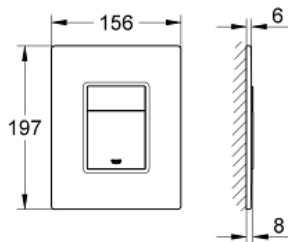

SKATE COSMOPOLITAN Wall Plate

MODEL # 38845KS0

*Pure Freude
an Wasser*

GROHE
WAVE

Product Description:
SKATE COSMOPOLITAN
Wall Plate

Standard Specification:

- With glass surface
- For dual flush or start & stop actuation
- For pneumatic discharge valve AV1
- Vertical and horizontal installation
- 6" x 7¾"
- Made of safety glass
- Mounting-set
- Not suitable for flushing cistern 1.6 gal
- **GROHE StarLight** finish
- **GROHE EcoJoy** technology for less water and perfect flow