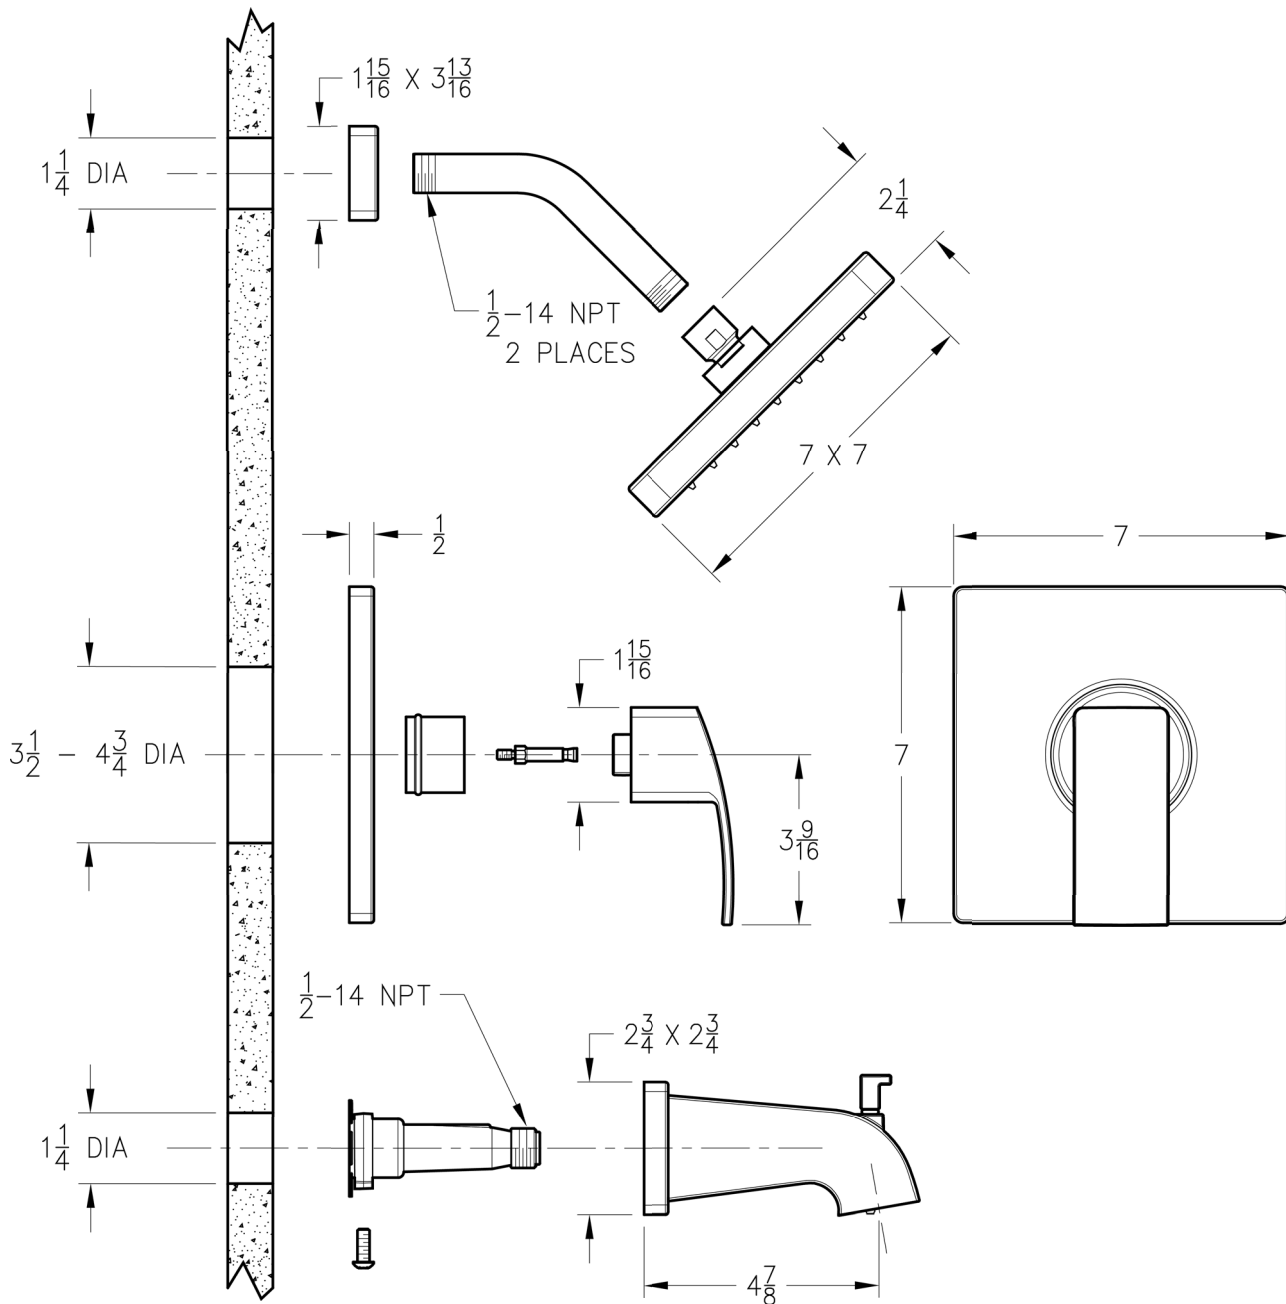

INSTALLATION DIMENSIONS

R89 Series

KENZO_®

Shower Trim

Dimensions are in Inches

1-800-PFAUCET www.pricepfister.com
 19701 DaVinci, Lake Forest, CA 92610
 07/17/08

Price Pfister_®

SS-R89-18