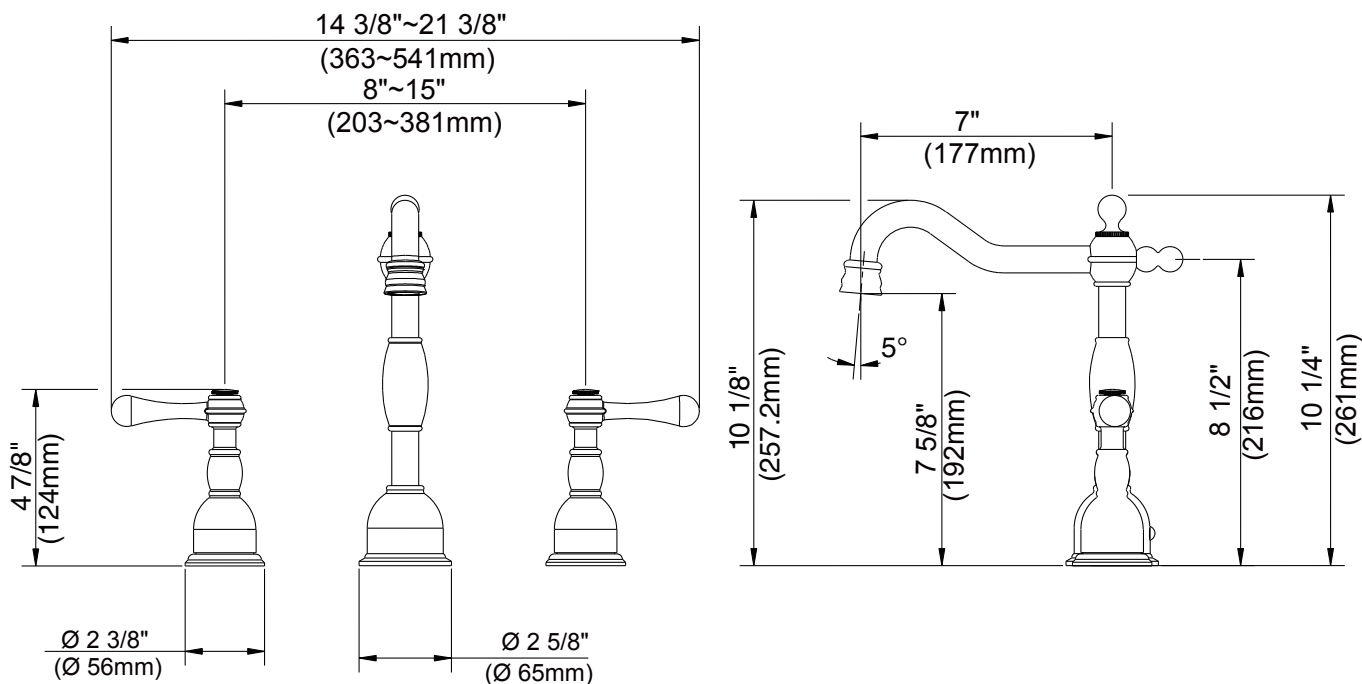

Submittal Information:

Job Name: _____

Location: _____

Contractor: _____

Contact #: _____