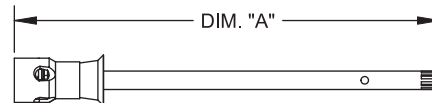

WOODFORD

MODEL 14 PARTS LIST

ITEM	PART#	DESCRIPTION
1	30002	Handle Screw
2	30096	Wheel Handle - Round Powder Coated Die Cast Aluminum
2a	50012	Tee Key (Optional)
3	30059	Packing Nut
3a	30512	Packing Nut w/deep stem guard (Optional)
4	30560	EPDM Packing
5	30006	Packing Support Washer
6	35XXX	Valve Stem Assembly (See chart at right) Includes Items 7, 8 & 9
7	30459	Check Valve
8	30008	Valve Seat Rubber
9	30009	Retainer Screw
10	30098	Adjustable Flange
	RK-14MH	Repair Kit (Includes items 1, 2, 3, 4, 5, 8 & 9)

VALVE STEM ASSEMBLY DIM "A"		
Wall Thickness	Overall Length	Part No.
CC (1 3/4)	3 5/8"	35942
4	5 7/8"	35720
6	7 7/8"	35721
8	9 7/8"	35722
10	11 7/8"	35723
12	13 7/8"	35724
14	15 7/8"	35725
16	17 7/8"	35736
18	19 7/8"	35726
20	21 7/8"	35737
22	23 7/8"	35738
24	25 7/8"	35727