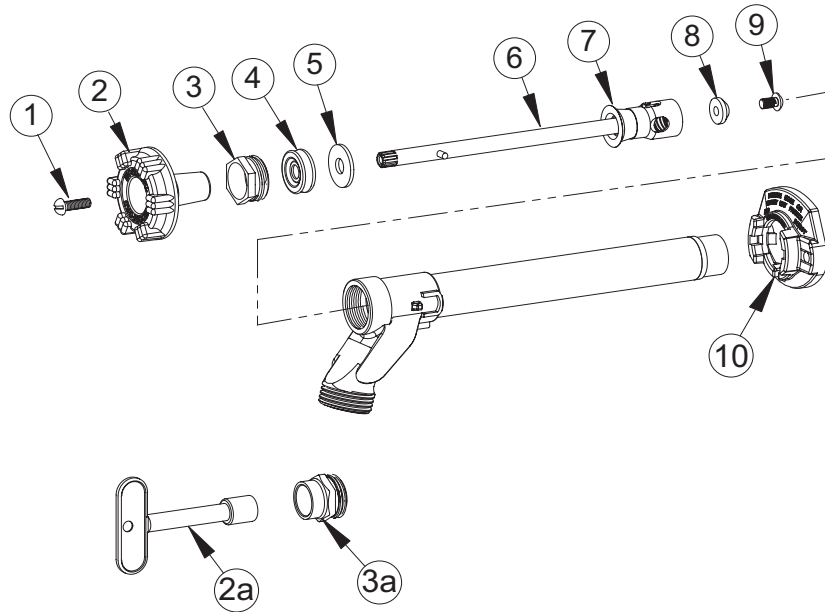

WOODFORD

MODEL 14 PARTS LIST

ITEM	PART#	DESCRIPTION
1	30002	Handle Screw
2	30096	Wheel Handle - Round Powder Coated Die Cast Aluminum
2a	50012	Tee Key (Optional)
3	30059	Packing Nut
3a	30512	Packing Nut w/deep stem guard (Optional)
4	30560	EPDM Packing
5	30006	Packing Support Washer
6	35XXX	Valve Stem Assembly (See chart at right) Includes Items 7, 8 & 9
7	30459	Check Valve
8	30008	Valve Seat Rubber
9	30009	Retainer Screw
10	30098	Adjustable Flange
	RK-14MH	Repair Kit (Includes items 1, 2, 3, 4, 5, 8 & 9)

VALVE STEM ASSEMBLY DIM "A"		
Wall Thickness	Overall Length	Part No.
CC (1 3/4)	3 5/8"	35942
4	5 7/8"	35720
6	7 7/8"	35721
8	9 7/8"	35722
10	11 7/8"	35723
12	13 7/8"	35724
14	15 7/8"	35725
16	17 7/8"	35736
18	19 7/8"	35726
20	21 7/8"	35737
22	23 7/8"	35738
24	25 7/8"	35727