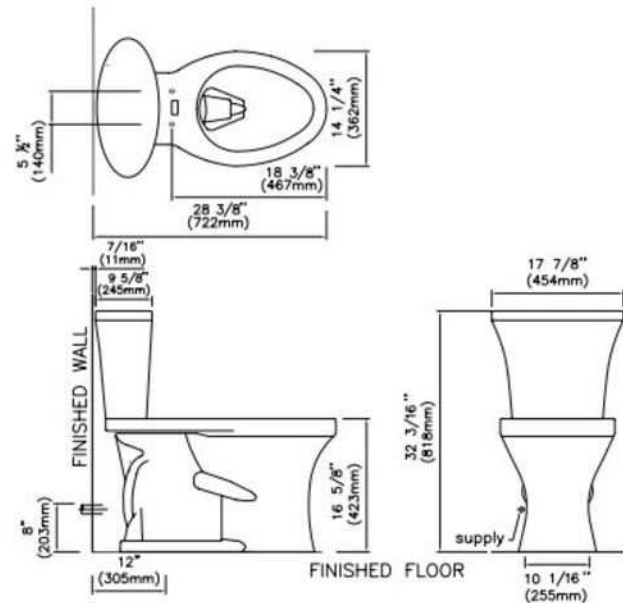

ESSENCE™ HET

Model **4184**-3185

Model 4184CTK

12" ROUGH-IN*

Shape:	Elongated
Gpf:	1.28
Flush System:	3" Flush Valve
Bowl Height:	16-5/8" 
Trap Size:	2-1/8"
Water Surface:	7-1/2" x 9-1/2"
Fill Valve:	Pilot Valve
MaP:	800 grams
Colors:	White, Biscuit and Bone
Style:	Transitional

HIGH EFFICIENCY TOILET
HET

SmartHeight™