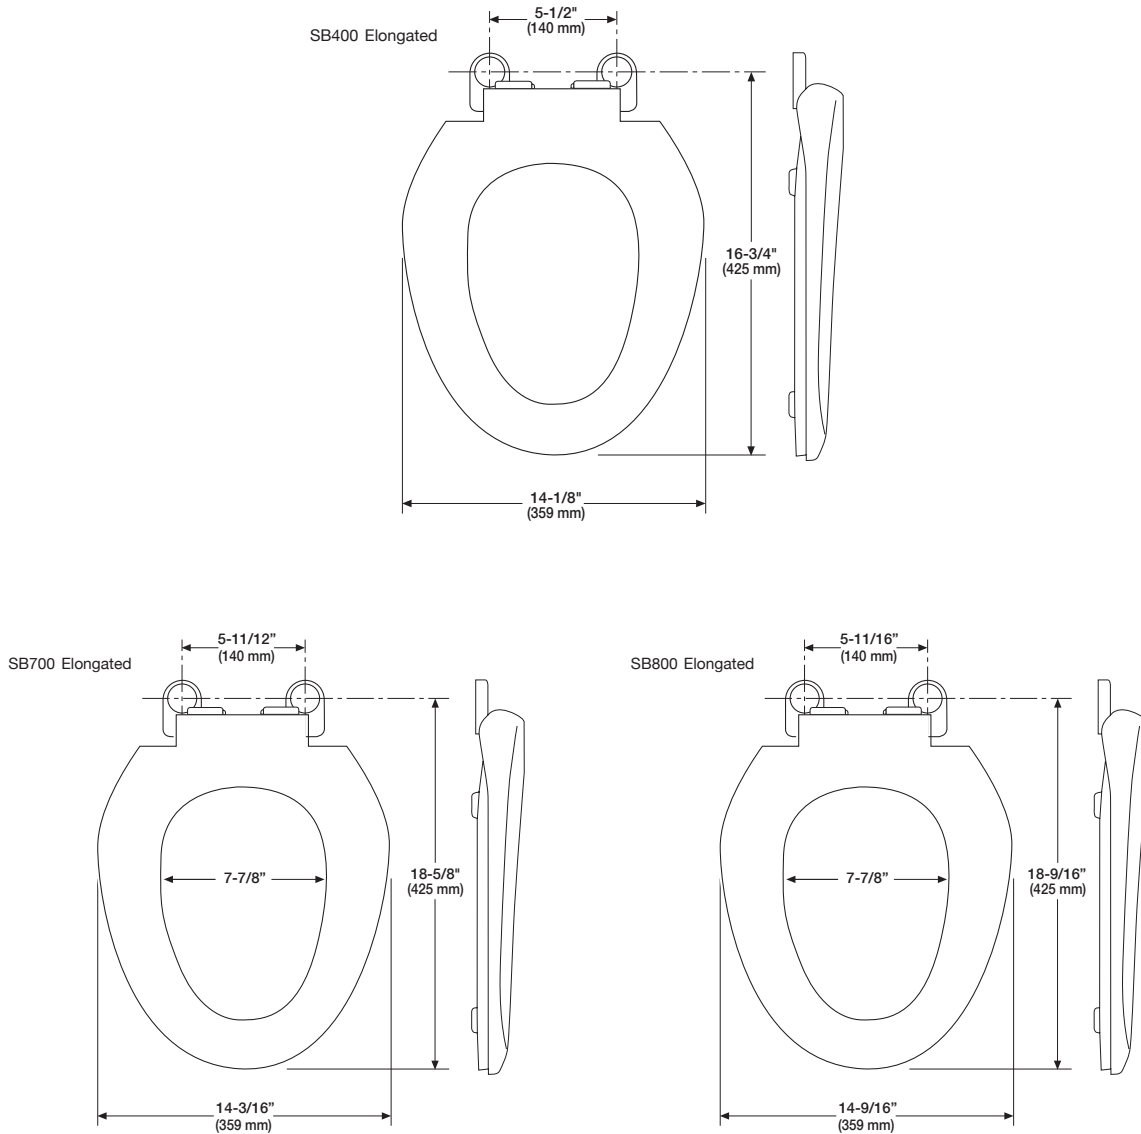

SB400/SB700/SB800

SmartClose™

Toilet Seats

Features

- Quick connect fastening system allows easy installation without tools and eliminates toilet seat wobble
- Fits most manufacturer's elongated toilet bowls
- Plastic construction
- Easy to clean and maintain
- Available in white and standard colors: Biscuit and Bone
- The Mansfield® Limited One Year Warranty

Components

Model #	Description
SB400	Elongated front, SmartClose™ toilet seat, closed front with cover. Hardware included. Specify color.
SB700	Elongated front, SmartClose™ toilet seat, closed front with cover. Hardware included. Specify color.
SB800	Elongated front, SmartClose™, heavy duty toilet seat, closed front with cover. Hardware included. Specify color.

Technical Information

See our complete line of acrylic and vitreous china bathroom fixtures, plastic tank trim and plumbing products.