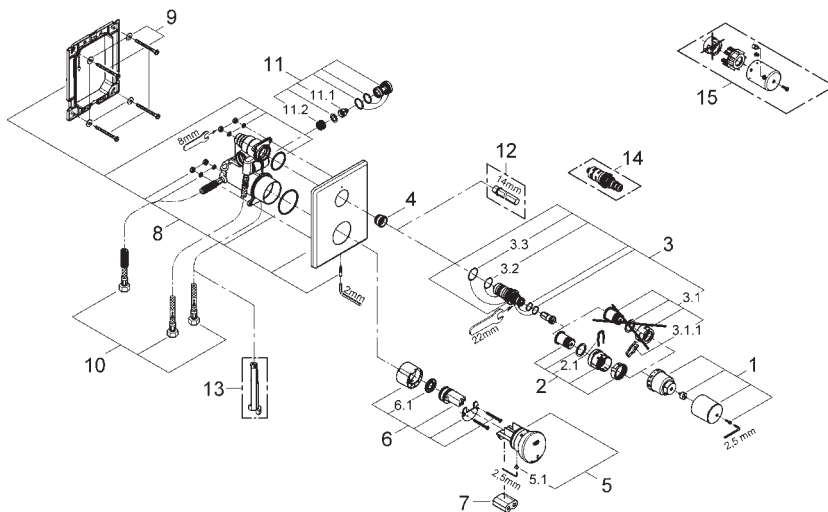

# GROHE EURODISC SE

36 247

Pos.-nr.	Prod. description	Order-nr.	Pos.-nr.	Prod. description	Order-nr.
1	Temperature scale handle	47409	6.1	Dirt strainer	42798
2	Stop ring	47641	7	6 V Lithium battery from 10/99	42886
2.1	Fixing clamp	05744	8	Wall plate	43541
3	Thermo-element 1/2"	47217	9	Fixing set	43085
3.1	Stop ring + regulating nut	47300	10	Tube set	43566
3.1.1	Fixing clamp	05744	11	Non-return valve	43433
3.2	Sealing washer $\varnothing 21 \times \varnothing 2$	05999	11.1	Non-return valve	43432
3.3	Sealing washer $\varnothing 24 \times \varnothing 2$	01196	11.2	Dirt strainer	43296
4	Seat for thermostat	01460	12	Socket spanner	19070
5	Cartridge	43497	13	Disassembling key	19132
5.1	Screw	43462	14	Thermoelement for changed waterways	47657
6	Solenoid valve	43532	15	Metal handle temperature control	47763

# GROHE CONTROMIX SURF

Self-closing shower mixer 1/2"

36 121

36 121

Pos.-nr.	Prod. description	Order-nr.	Pos.-nr.	Prod. description	Order-nr.
1	Self-closing cap	43088	4.1	Set of seals	43806
2	Wall plate	43187	5	Non-return valve	43433
3	Mounting frame	43208	5.1	Non-return valve	43432
4	Cartridge	43813	5.2	Dirt strainer	43296