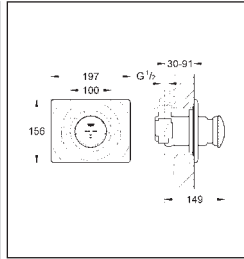

# GROHE EURODISC SE

36 247

Pos.-nr.	Prod. description	Order-nr.	Pos.-nr.	Prod. description	Order-nr.
1	Temperature scale handle	47409	6.1	Dirt strainer	42798
2	Stop ring	47641	7	6 V Lithium battery from 10/99	42886
2.1	Fixing clamp	05744	8	Wall plate	43541
3	Thermo-element 1/2"	47217	9	Fixing set	43085
3.1	Stop ring + regulating nut	47300	10	Tube set	43566
3.1.1	Fixing clamp	05744	11	Non-return valve	43433
3.2	Sealing washer $\varnothing 21 \times \varnothing 2$	05999	11.1	Non-return valve	43432
3.3	Sealing washer $\varnothing 24 \times \varnothing 2$	01196	11.2	Dirt strainer	43296
4	Seat for thermostat	01460	12	Socket spanner	19070
5	Cartridge	43497	13	Disassembling key	19132
5.1	Screw	43462	14	Thermoelement for changed waterways	47657
6	Solenoid valve	43532	15	Metal handle temperature control	47763

# GROHE CONTROMIX SURF

Self-closing shower mixer 1/2"

36 121

36 121

Pos.-nr.	Prod. description	Order-nr.	Pos.-nr.	Prod. description	Order-nr.
1	Self-closing cap	43088	4.1	Set of seals	43806
2	Wall plate	43187	5	Non-return valve	43433
3	Mounting frame	43208	5.1	Non-return valve	43432
4	Cartridge	43813	5.2	Dirt strainer	43296