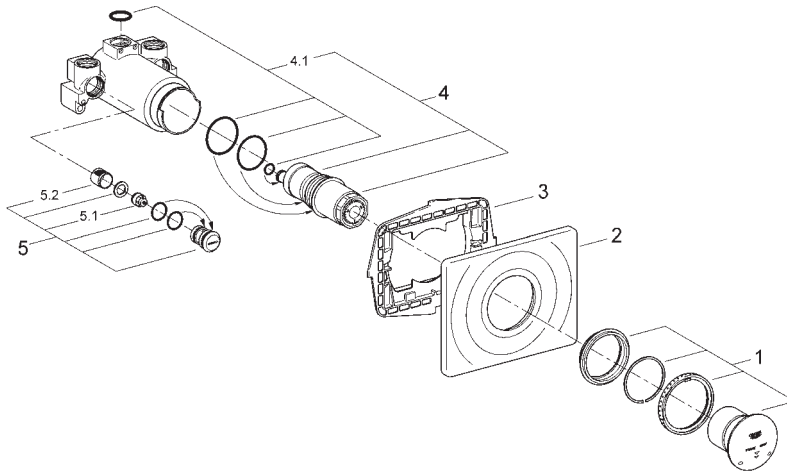

# GROHE EURODISC SE

36 247

Pos.-nr.	Prod. description	Order-nr.	Pos.-nr.	Prod. description	Order-nr.
1	Temperature scale handle	47409	6.1	Dirt strainer	42798
2	Stop ring	47641	7	6 V Lithium battery from 10/99	42886
2.1	Fixing clamp	05744	8	Wall plate	43541
3	Thermo-element 1/2"	47217	9	Fixing set	43085
3.1	Stop ring + regulating nut	47300	10	Tube set	43566
3.1.1	Fixing clamp	05744	11	Non-return valve	43433
3.2	Sealing washer $\varnothing 21 \times \varnothing 2$	05999	11.1	Non-return valve	43432
3.3	Sealing washer $\varnothing 24 \times \varnothing 2$	01196	11.2	Dirt strainer	43296
4	Seat for thermostat	01460	12	Socket spanner	19070
5	Cartridge	43497	13	Disassembling key	19132
5.1	Screw	43462	14	Thermoelement for changed waterways	47657
6	Solenoid valve	43532	15	Metal handle temperature control	47763

# GROHE CONTROMIX SURF

Self-closing shower mixer 1/2"

36 121

36 121

Pos.-nr.	Prod. description	Order-nr.	Pos.-nr.	Prod. description	Order-nr.
1	Self-closing cap	43088	4.1	Set of seals	43806
2	Wall plate	43187	5	Non-return valve	43433
3	Mounting frame	43208	5.1	Non-return valve	43432
4	Cartridge	43813	5.2	Dirt strainer	43296