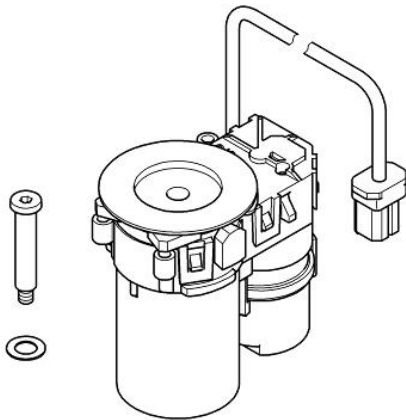

Motor

MODEL # 42337000

*Pure Freude
an Wasser*

GROHE
WAVE

Product Description:

Motor

Standard Specification:

Color:

□ 42337000 StarLight Chrome