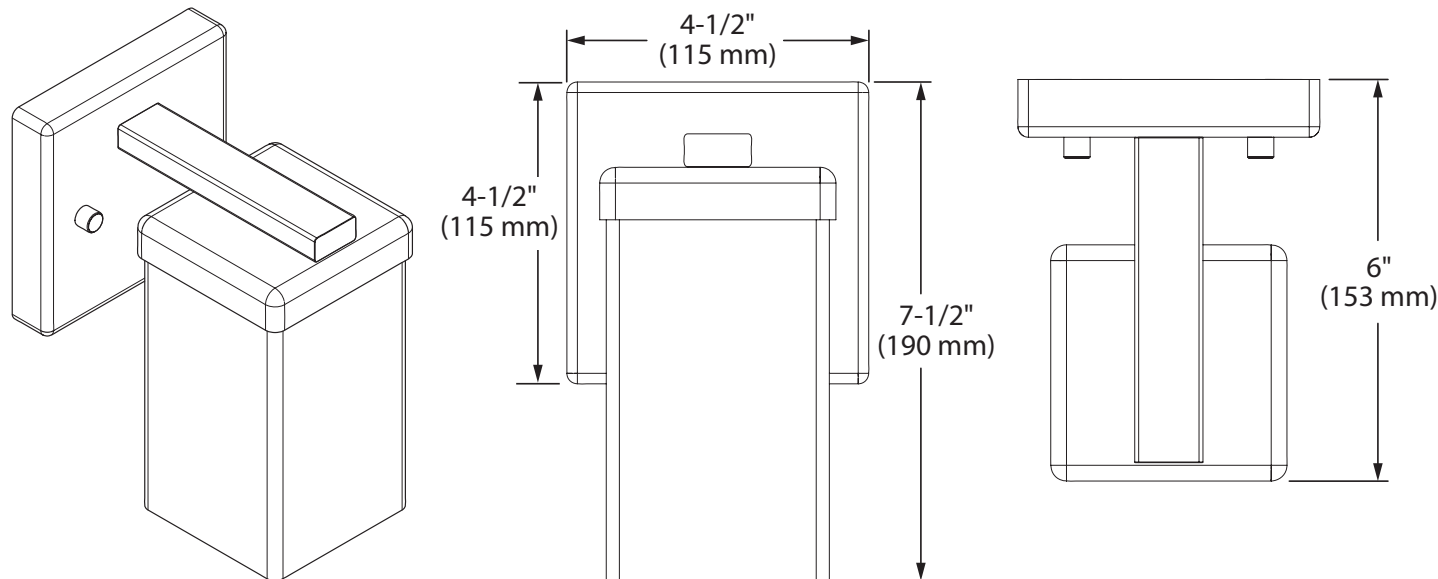

90 Degree™ Technical Specification

YB8861

1-Globe Light Fixture

Dimensions:

Product Information:

Stock Numbers: YB8861CH – CHROME
YB8861BN – BRUSHED NICKEL

Globe Service Kit: YB8869

Materials: Zinc, glass

Voltage: 120v

Bulb: 100w max (not included); medium base

UL Listed: Yes – for dry locations

Important Notes: Turn off power during installation. Do not connect or disconnect under load.

Cleaning Notes: Clean only with a soft damp cloth. Do not use commercial or abrasive cleaners.