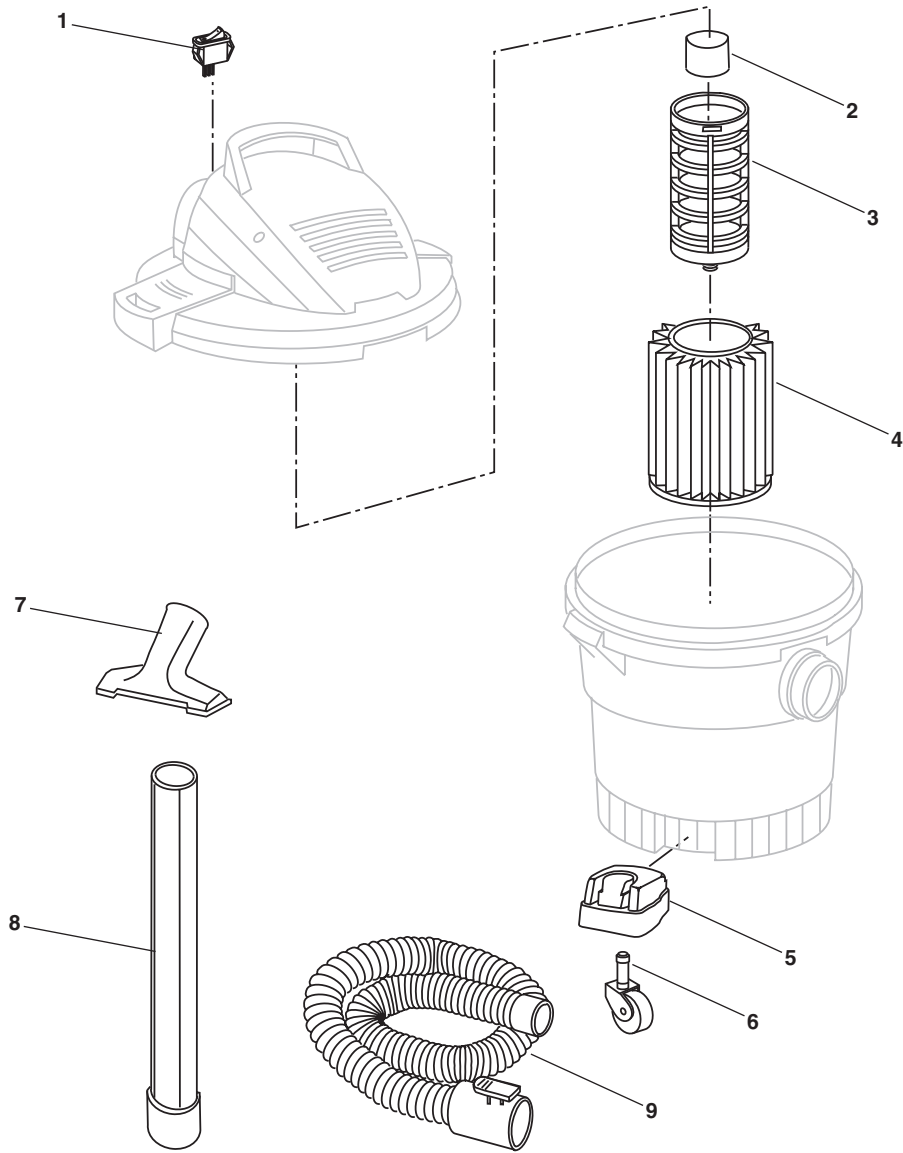

**4.5 Gallon PRO PACK Wet/Dry Vac**

**NOTE: Order parts by Catalog Number only.  
DO NOT order by Reference Number.**

Ref. No.	Catalog No.	Description
1	54388	Filter Cage Assembly
2	26643	Filter, Fine Dust
3	23773	Hose Assembly
4	31723	Crevice Tool
5	31718	Dusting Brush
6	31733	Utility Nozzle
7	23793	Right Cover
8	23798	Left Cover
9	23803	Handle
10	31728	Extension Wand
11	35488	Wand Clip (Left)
12	35493	Wand Clip (Right)

Following Items Not Shown:

47832	Power Switch
37693	Power Cord
30498	Motor 115V
42483	Motor Brush set

6 Gallon Wet/Dry Vac

**NOTE: Order parts by Catalog Number only.  
DO NOT order by Reference Number.**