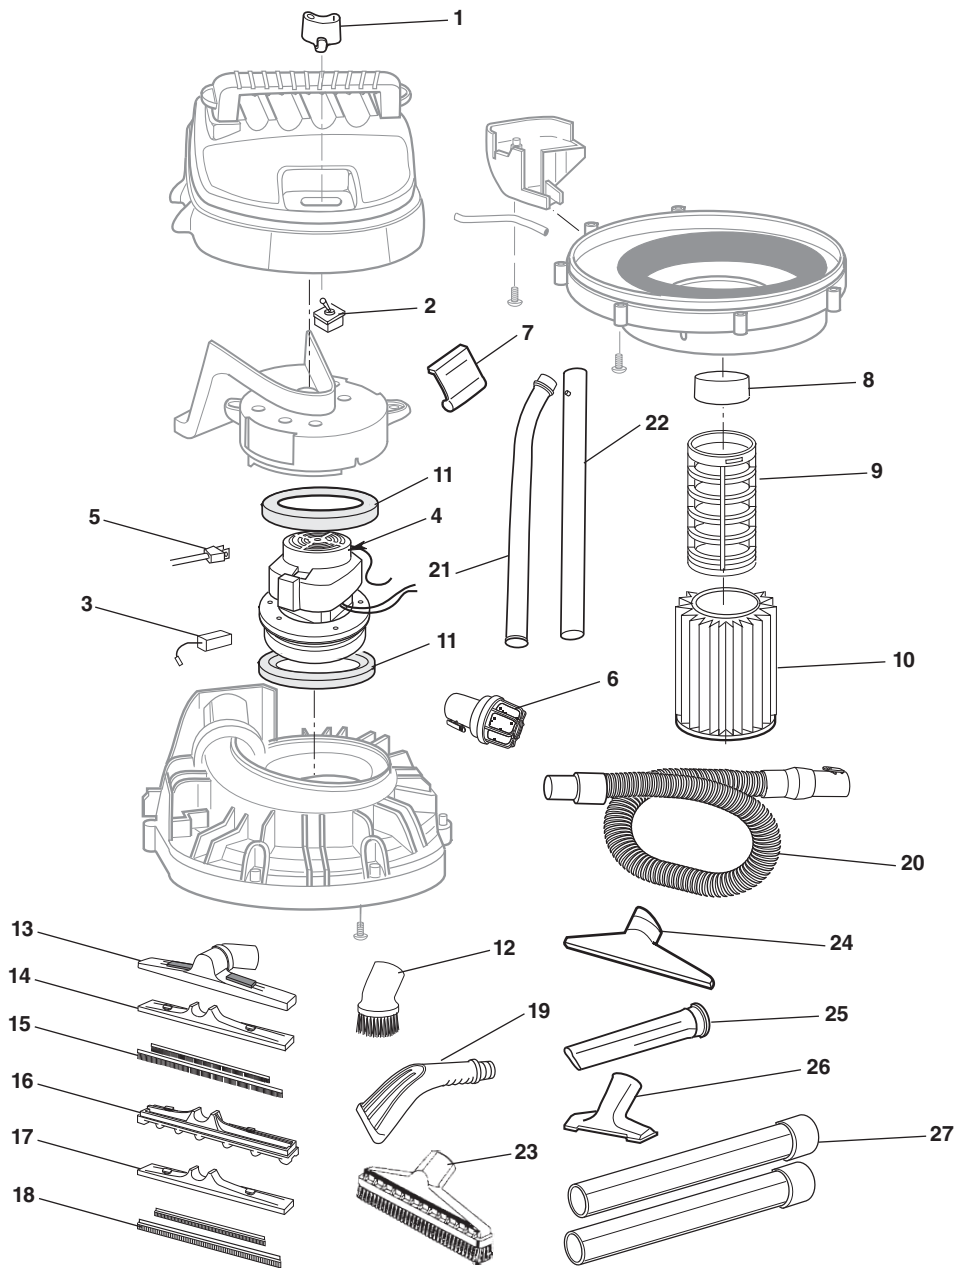

**NOTE: Order parts by Catalog Number only.  
DO NOT order by Reference Number.**

Ref. No.	Catalog No.	Description	Ref. No.	Catalog No.	Description
1	19818	Actuator, Switch	15	NA	Replacement Floor Brush Inserts
2	12313	Switch, Toggle	16	NA	Carpet Insert
3	30438	Motor Brush	17	NA	Squeegee Insert
4	30443	Motor Assembly	18	NA	Replacement Squeegee Inserts
5	30448	Cord Assembly	19	NA	Claw Nozzle
6	72927	Muffler/Diffuser	20	30458	Tug-A-Long Hose
7	83747	Drum Latch	21	NA	Extension Wand Upper (metal)
8	19883	Float	22	NA	Extension Wand Lower (metal)
9	73637	Filter Cage	23	72922	Floor Brush
10	72952	Qwik Lock™ Three-Layer Filter	24	72912	Wet Nozzle
11	30453	Motor Gaskets (2)	25	72932	Crevice Tool
12	NA	Dusting Brush	26	72907	Utility Nozzle
13	NA	Multi-Nozzle Body	27	72902	Extension Wands
14	NA	Floor Brush Insert			

## RV2400A (Continued)

**NOTE: Order parts by Catalog Number only.  
DO NOT order by Reference Number.**

Ref. No.	Catalog No.	Description
1	19893	Handle
2	20058	Dust Drum Assembly
3	47922	Drain Cap
4	19903	Wheel Cap
5	19908	Cap Nut 1/2"
6	19913	8" Wheel Assembly (Includes Key No. 4 and 5)
7	30468	Shaft
8	19928	Caddy, Right
9	19933	Caddy, Left
10	30473	Caster
11	30483	Tote
12	12338	Screw Type "AB" #10 x 1 3/4"
13	54383	Bag of Loose Parts (Not Illustrated) (Includes Key No. 4, 5, 10 and 12)