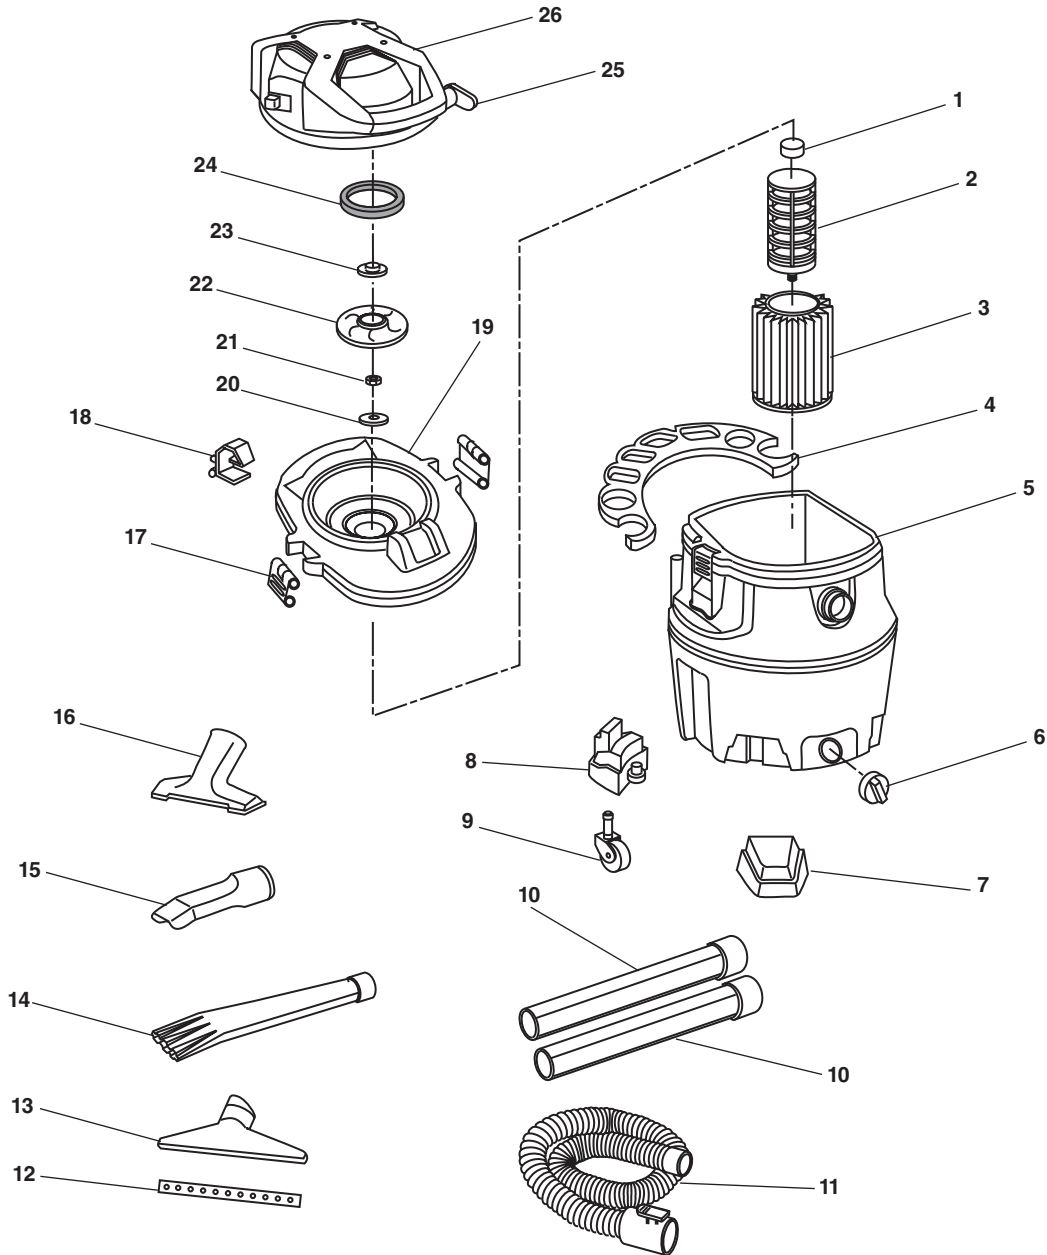

16 Gallon Professional Wet/Dry Blower Vac

**NOTE: Order parts by Catalog Number only.
DO NOT order by Reference Number.**

Ref. No.	Catalog No.	Description	Ref. No.	Catalog No.	Description
1	73472	Float	17	83747	Drum Latch
2	54493	Filter Cage	18	83757	Latch Detachable Blower
3	72947	Qwik Lock™ Filter	19	54483	Lid (Includes Key No. 10 & 17)
4	54548	Accessory Storage Holder	20	12353	Nut
5	54563	Drum Assembly	21	20043	Washer
6	47922	Drain Cap	22	73507	Blower Wheel
7	20088	Caster Foot Front	23	47862	Spacer
8	20078	Caster Foot Rear	24	54553	Foam Pad
9	12293	Caster Wheel	25	54568	Cord Swivel
10	72902	Extension Wand	26	54488	Blower Assembly
11	54193	Pro-Hose	Following Items Not Shown:		
12	73562	Squeegee	47832		Power Switch
13	72912	Wet Nozzle	29813		Power Cord
14	54558	Blower Wand	31853		Motor 115V
15	72937	Car Nozzle	42503		Motor Brush set
16	72907	Utility Nozzle