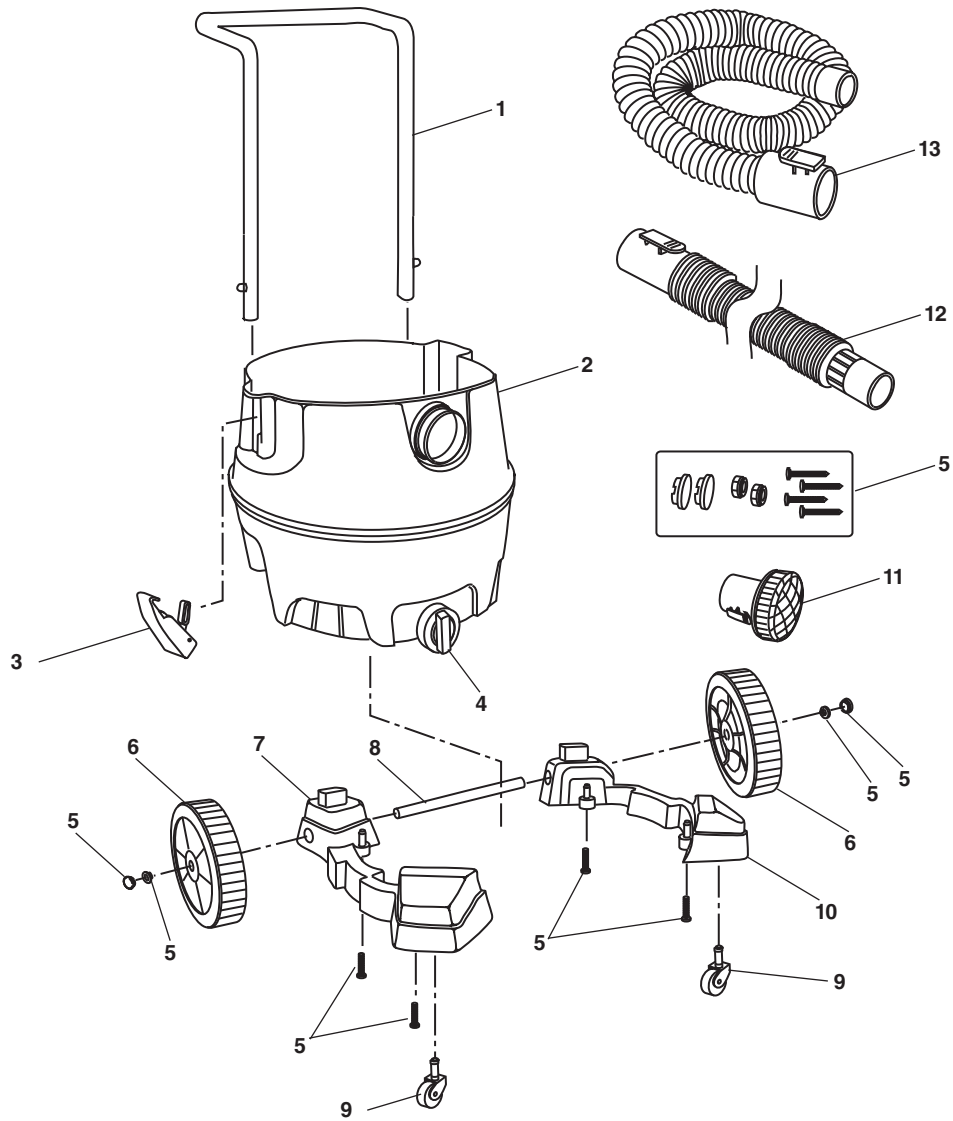

14 Gallon Smart Pulse Vacuum (Continued)

**NOTE: Order parts by Catalog Number only.
DO NOT order by Reference Number.**

Ref. No.	Catalog No.	Description
1	23698	Drum Handle Assembly
2	54423	Drum Assembly
3	54473	Drum Latch Assembly (Complete Set)
4	47922	Drain Cap
5	54383	Loose Parts Bag (Wheel Caps, 1/2" Cap Nuts, #10 x 1 3/4" Screws)
6	30478	8" Wheels (2)
7	19933	Left Caddy
8	30468	Shaft (1)
9	30473	Caster (2)
10	19928	Right Caddy
11	54518	Diffuser
12	54188	15' Hose Assembly
13	51803	Static-Dissipating 15' Hose (Optional)