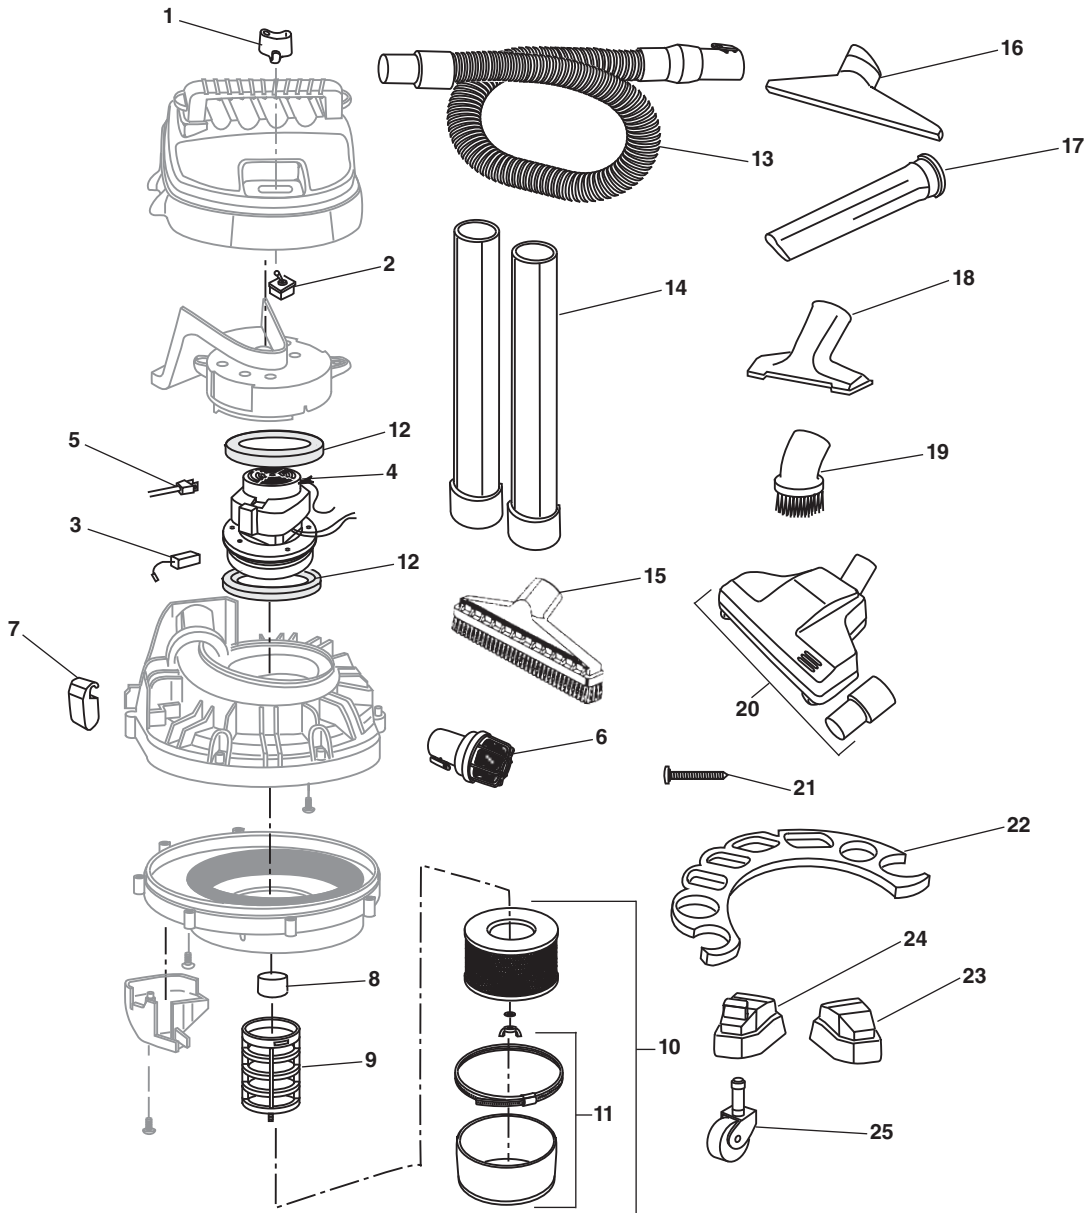

**NOTE: Order parts by Catalog Number only.
DO NOT order by Reference Number.**

Ref. No.	Catalog No.	Description	Ref. No.	Catalog No.	Description
1	19818	Actuator, Switch	13	30458	Tug-A-Long Hose
2	47832	Switch, Toggle	14	72902	Extension Wand
3	30438	Motor Brushes (1 set)	15	72922	Floor Brush
4	30443	Motor Assembly	16	72912	Wet Nozzle
5	30448	Cord Assembly	17	72932	Crevice Tool
6	72927	Diffuser	18	72907	Utility Nozzle
7	54578	Drum Latch	19	72887	Dusting Brush
8	23753	Float	20	41603	Turbo "Beater Bar" Nozzle with Adapter
9	54583	Filter Cage	21	20083	Screw, Type AB#10 x 1 1/4"
10	40068	HEPA Filter, Washer, Wing Nut (also includes HF0500)	22	54548	Accessory Storage Holder
11	40073	Pre-Filter, Band Clamp	23	20088	Caster Feet (Front)
12	30453	Motor Gaskets (2)	24	20078	Caster Feet (Rear)
			25	12293	Caster (4)