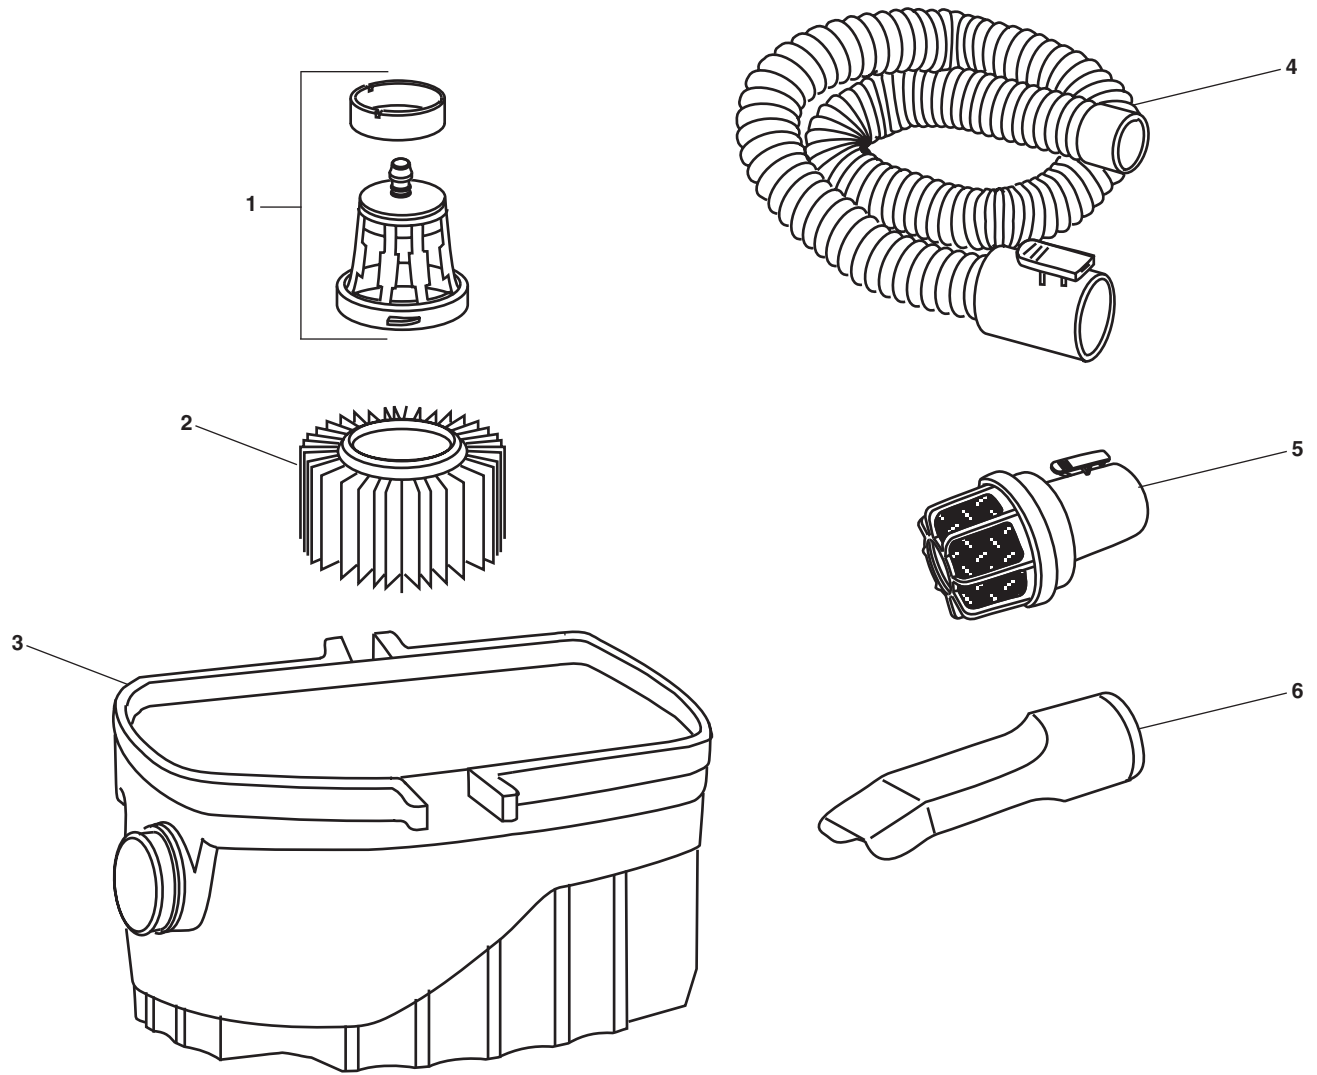

4 Gallon Wet/Dry Vac

**NOTE: Order parts by Catalog Number only.
DO NOT order by Reference Number.**

Ref. No.	Catalog No.	Description
1	54388	Filter Cage Assembly
2	26643	Filter
3	54498	Dust Drum
4	54183	Pro-Hose
5	72927	Muffler/Diffuser
6	29848	Car Nozzle
Following Items Not Shown:		
	47832	Power Switch
	37683	Power Cord
	30498	Motor 115V
	42483	Motor Brush set