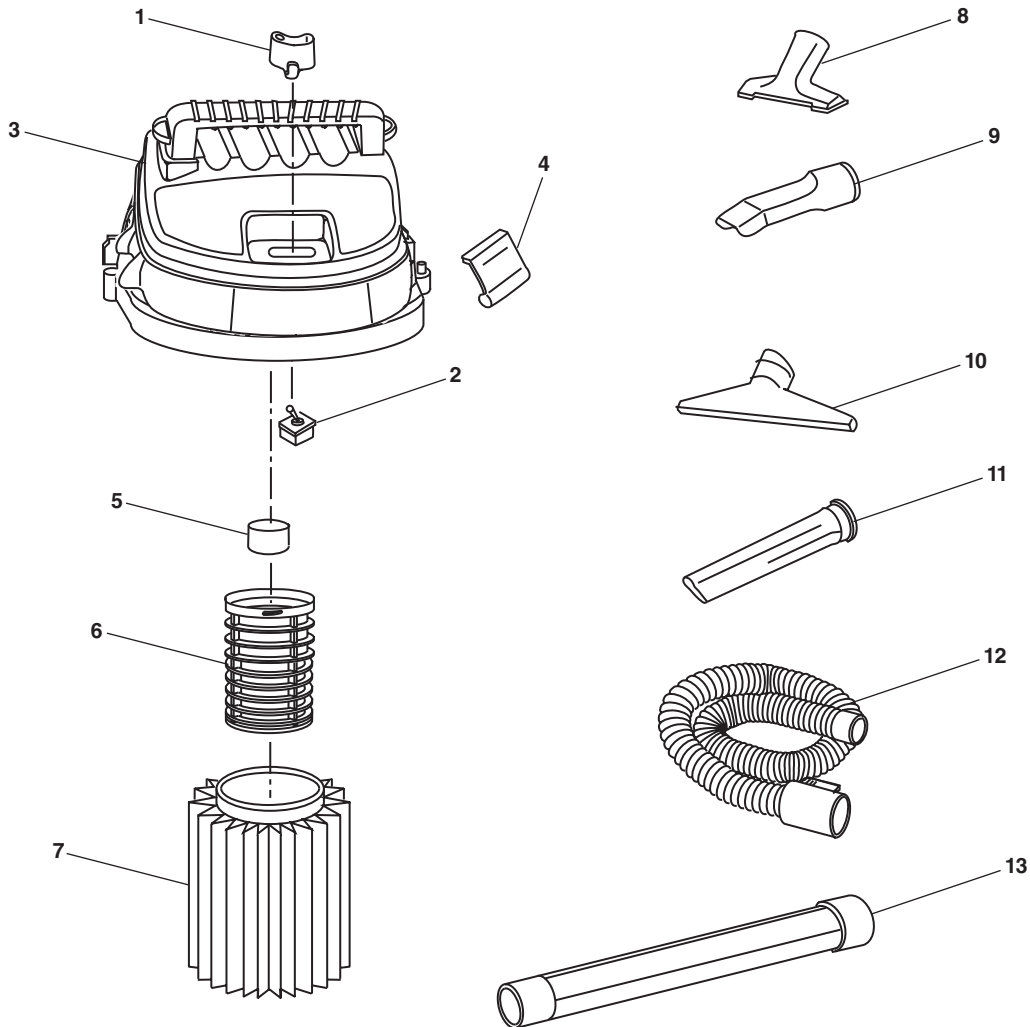

14 Gallon Professional Wet/Dry Vac

**NOTE: Order parts by Catalog Number only.
DO NOT order by Reference Number.**

Ref. No.	Catalog No.	Description
1	54503	Actuator, Switch
2	12313	Switch, Toggle
3	54593	Power Head Assembly
4	83747	Drum Latch
5	73472	Float
6	54493	Filter Cage
7	72952	Filter
8	72907	Utility Nozzle
9	72937	Car Nozzle
10	72912	Wet Nozzle
11	72932	Crevice Tool
12	54193	Pro-Hose
13	72902	Extension Wand
Following Items Not Shown:		
	19843	Power Cord
	20013	Motor 115V
	42498	Motor Brush set