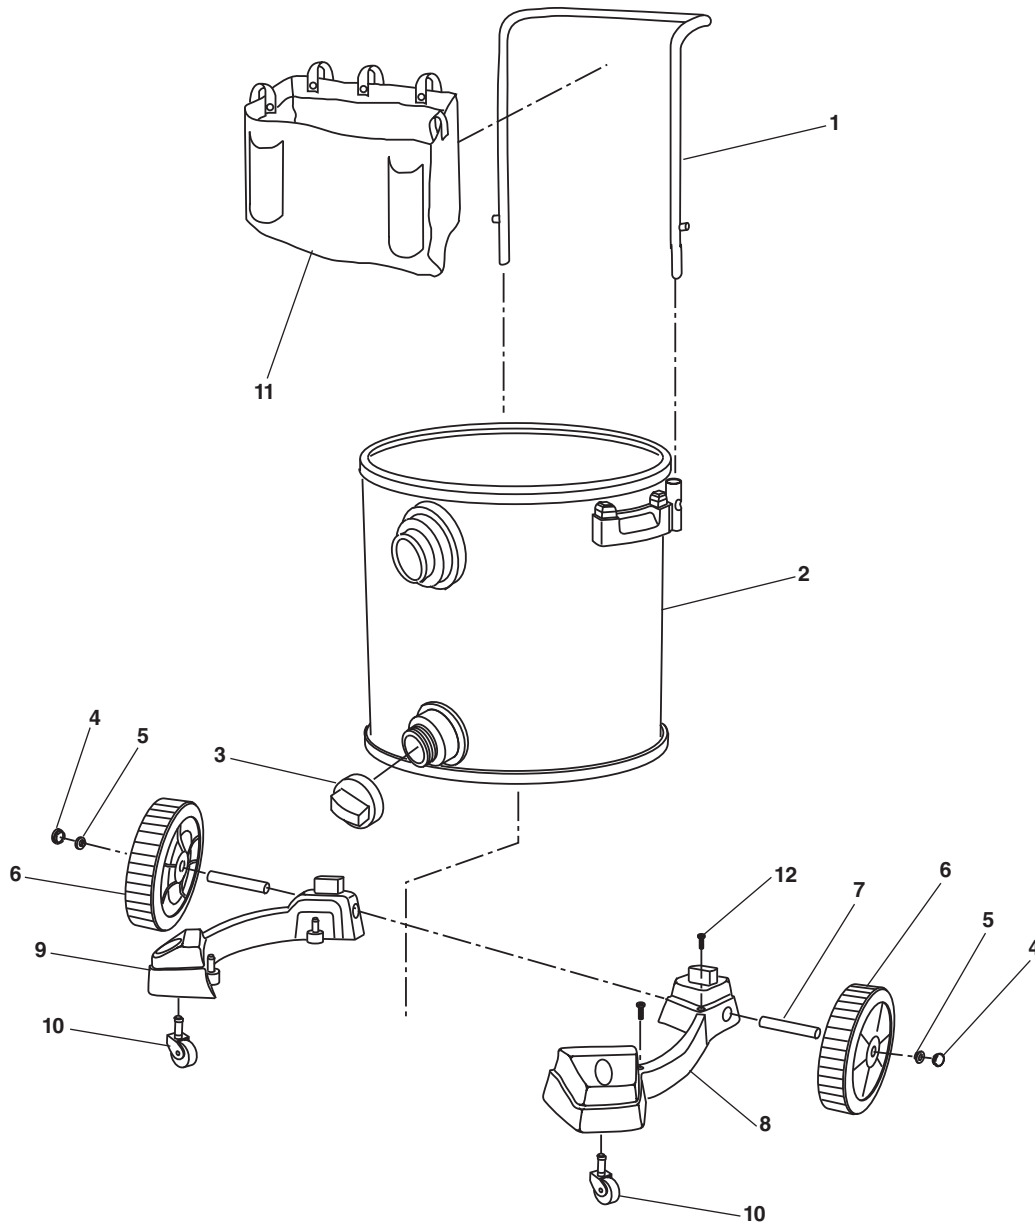

14 Gallon Professional Wet/Dry Vac (Continued)

**NOTE: Order parts by Catalog Number only.  
DO NOT order by Reference Number.**

Ref. No.	Catalog No.	Description
1	23698	Handle
2	54508	Dust Drum Assembly
3	47922	Drain Cap
4	19903	Wheel Cap
5	19908	Cap Nut 1/2"
6	19913	8" Wheel Assembly (Includes Keys 4 and 5)
7	30468	Shaft
8	19928	Caddy, Right
9	19933	Caddy, Left
10	12293	Caster
11	54513	Accessory Bag
12	20083	Screw Type "AB" #10 x 1 1/4"
13	20103	Bag of Loose Parts (Not Illustrated) (Includes Keys 4, 5, 10, and 12)

**16 Gallon Wet/Dry Stainless Steel Vac**

**NOTE: Order parts by Catalog Number only.  
DO NOT order by Reference Number.**

Ref. No.	Catalog No.	Description
1	54503	Actuator, Switch
2	12313	Switch, Toggle
3	54543	Power Head Assembly (Includes Keys 5 & 6)
4	23693	Lid Latch
5	73472	Float
6	54493	Filter Cage
7	72952	Qwik Lock™ Fine Dust Filter
8	72907	Utility Nozzle
9	72937	Car Nozzle
10	72912	Wet Nozzle
11	72932	Crevice Tool
12	54193	Pro-Hose
13	72902	Extension Wand
Following Items Not Shown:		
	47832	Power Switch
	19843	Power Cord
	31853	Motor 115V
	42503	Motor Brush set

16 Gallon Wet/Dry Stainless Steel Vac (Continued)

**NOTE: Order parts by Catalog Number only.  
DO NOT order by Reference Number.**

Ref. No.	Catalog No.	Description
1	54523	Handle Assembly
2	23703	Dust Drum Assembly
3	47922	Drain Cap
4	19903	Wheel Cap
5	19908	Cap Nut 1/2"
6	23708	8" Wheel Assembly (Includes Keys 4 and 5)
7	23713	Shaft
8	23718	Caddy, Right
9	23723	Caddy, Left
10	12293	Caster
11	54528	Storage Bag
12	12333	Screw Type "AB" #10 x 3/4"
13	35533	Bag of Loose Parts (Not Illustrated) (Includes Keys 4, 5, 10, and 12)