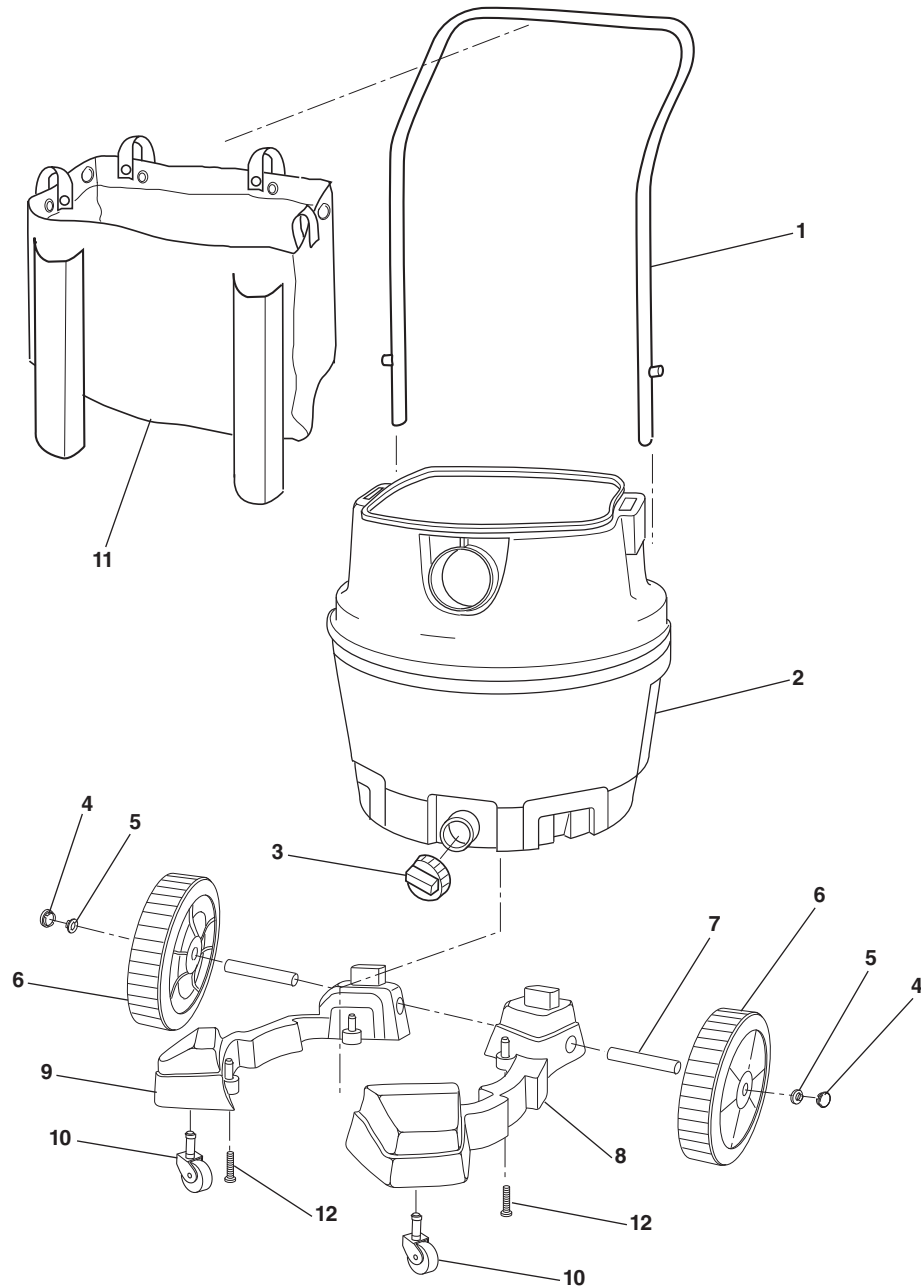

Following Items Not Shown:

47832	Power Switch
37693	Power Cord
30498	Motor 115V
42483	Motor Brush set

6 Gallon Wet/Dry Vac

**NOTE: Order parts by Catalog Number only.  
DO NOT order by Reference Number.**

Ref. No.	Catalog No.	Description
1	42238	Rocker Switch
2	73472	Float
3	54493	Filter Cage
4	72947	Qwik Lock™ Filter
5	29833	Caster Foot w/Storage
6	54378	Caster
7	31733	Utility Nozzle
8	31728	Extension Wand
9	54183	Pro-Hose
Following Items Not Shown:		
	37668	Power Cord
	37723	Motor 115V

## RV2400A (Continued)

**NOTE: Order parts by Catalog Number only.  
DO NOT order by Reference Number.**

Ref. No.	Catalog No.	Description
1	19893	Handle
2	20058	Dust Drum Assembly
3	47922	Drain Cap
4	19903	Wheel Cap
5	19908	Cap Nut 1/2"
6	19913	8" Wheel Assembly (Includes Key No. 4 and 5)
7	30468	Shaft
8	19928	Caddy, Right
9	19933	Caddy, Left
10	30473	Caster
11	30483	Tote
12	12338	Screw Type "AB" #10 x 1 3/4"
13	54383	Bag of Loose Parts (Not Illustrated) (Includes Key No. 4, 5, 10 and 12)