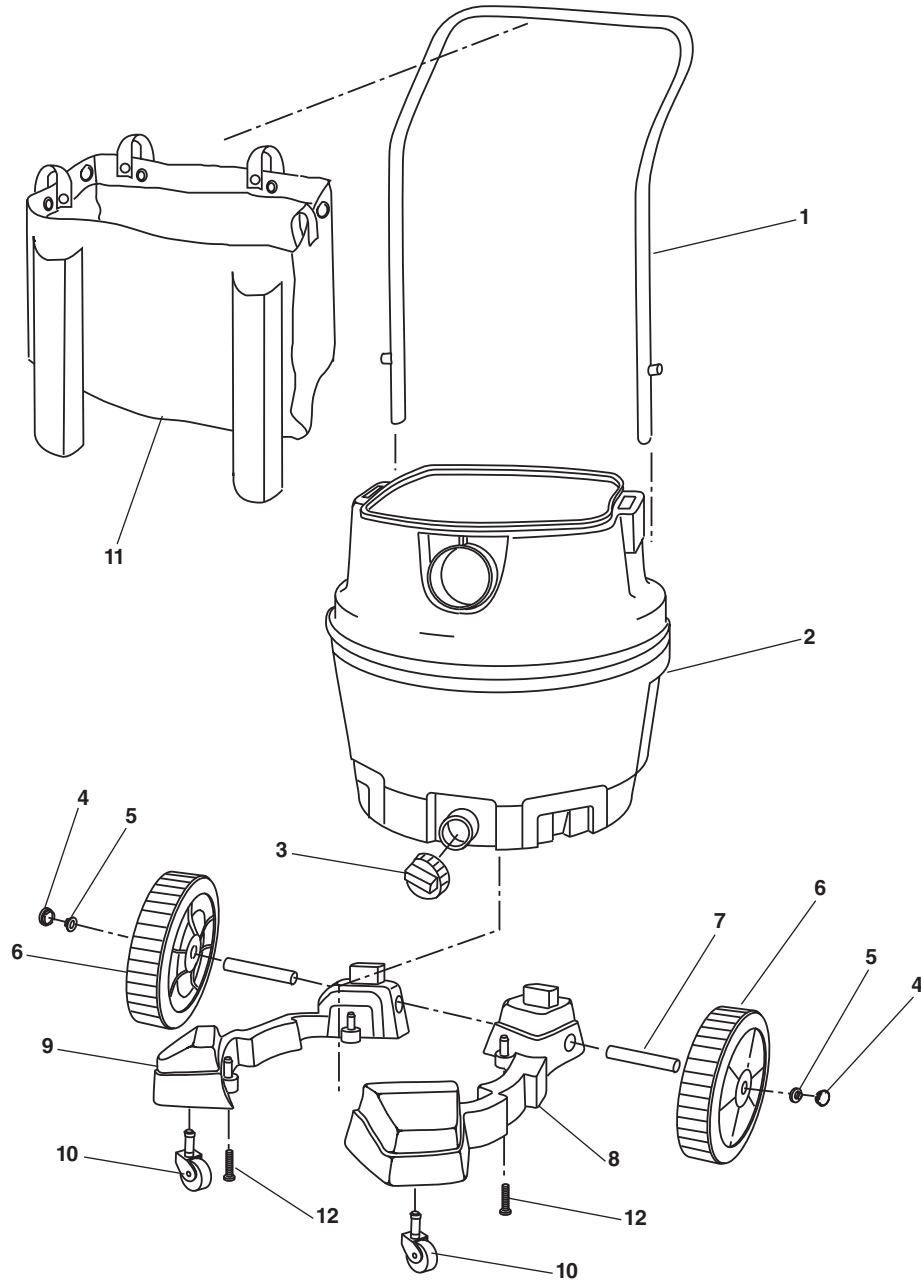

RV2600B (Continued)

**NOTE: Order parts by Catalog Number only.
DO NOT order by Reference Number.**

Ref. No.	Catalog No.	Description
1	19893	Handle
2	20058	Dust Drum Assembly
3	47922	Drain Cap
4	19903	Wheel Cap
5	19908	Cap Nut 1/2"
6	19913	8" Wheel Assembly (Includes Key No. 4 and 5)
7	30468	Shaft
8	19928	Caddy, Right
9	19933	Caddy, Left
10	30473	Caster
11	30483	Tote
12	12338	Screw Type "AB" #10 x 1 3/4"
13	54383	Bag of Loose Parts (Not Illustrated) (Includes Key No. 4, 5, 10 and 12)