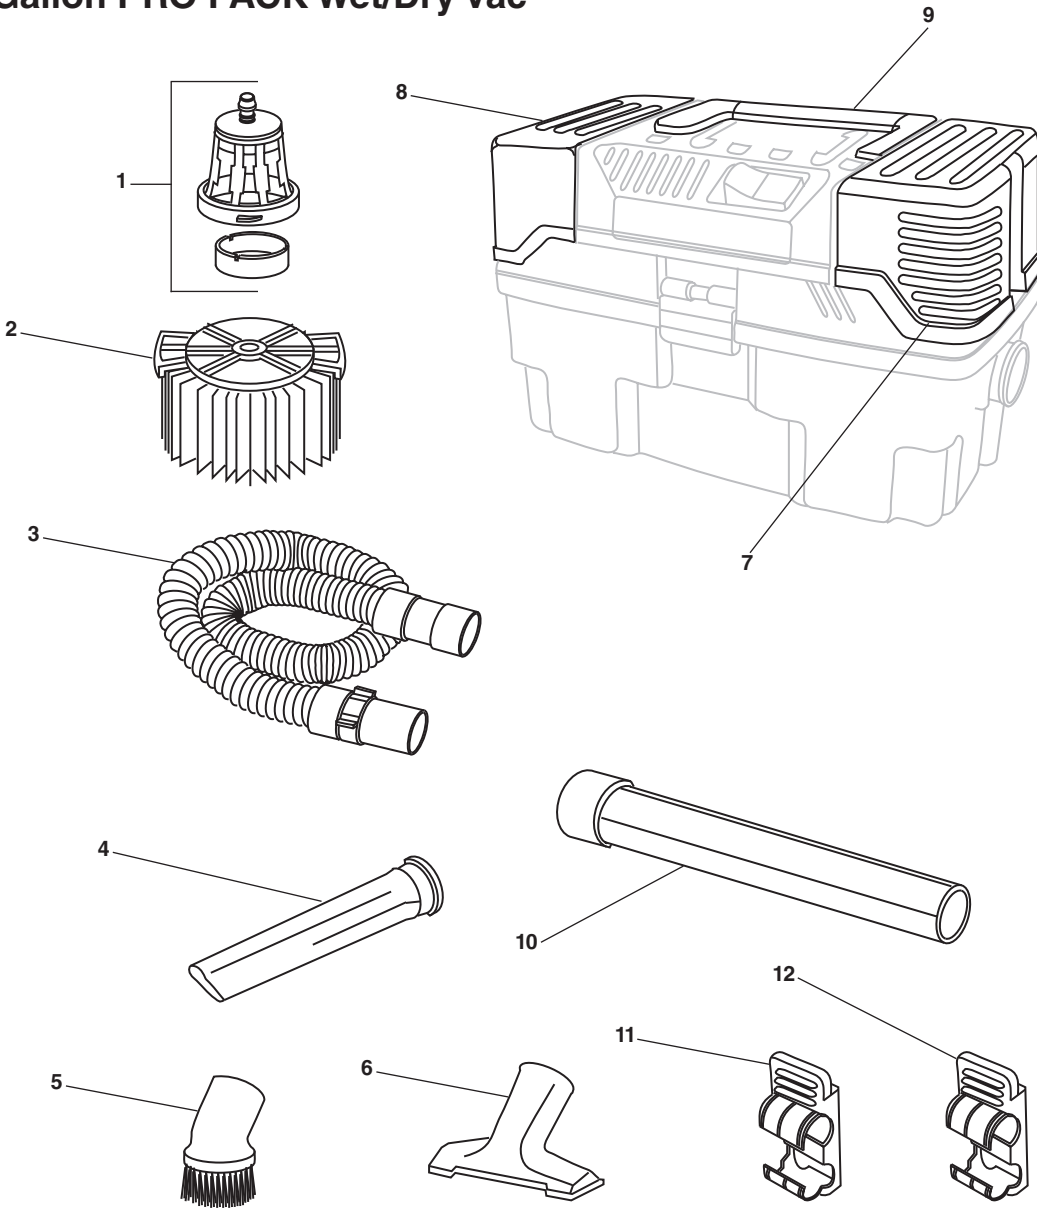

4.5 Gallon PRO PACK Wet/Dry Vac

**NOTE: Order parts by Catalog Number only.
DO NOT order by Reference Number.**

Ref. No.	Catalog No.	Description
1	54388	Filter Cage Assembly
2	26643	Filter, Fine Dust
3	23773	Hose Assembly
4	31723	Crevice Tool
5	31718	Dusting Brush
6	31733	Utility Nozzle
7	23793	Right Cover
8	23798	Left Cover
9	23803	Handle
10	31728	Extension Wand
11	35488	Wand Clip (Left)
12	35493	Wand Clip (Right)

Following Items Not Shown:

47832	Power Switch
37693	Power Cord
30498	Motor 115V
42483	Motor Brush set