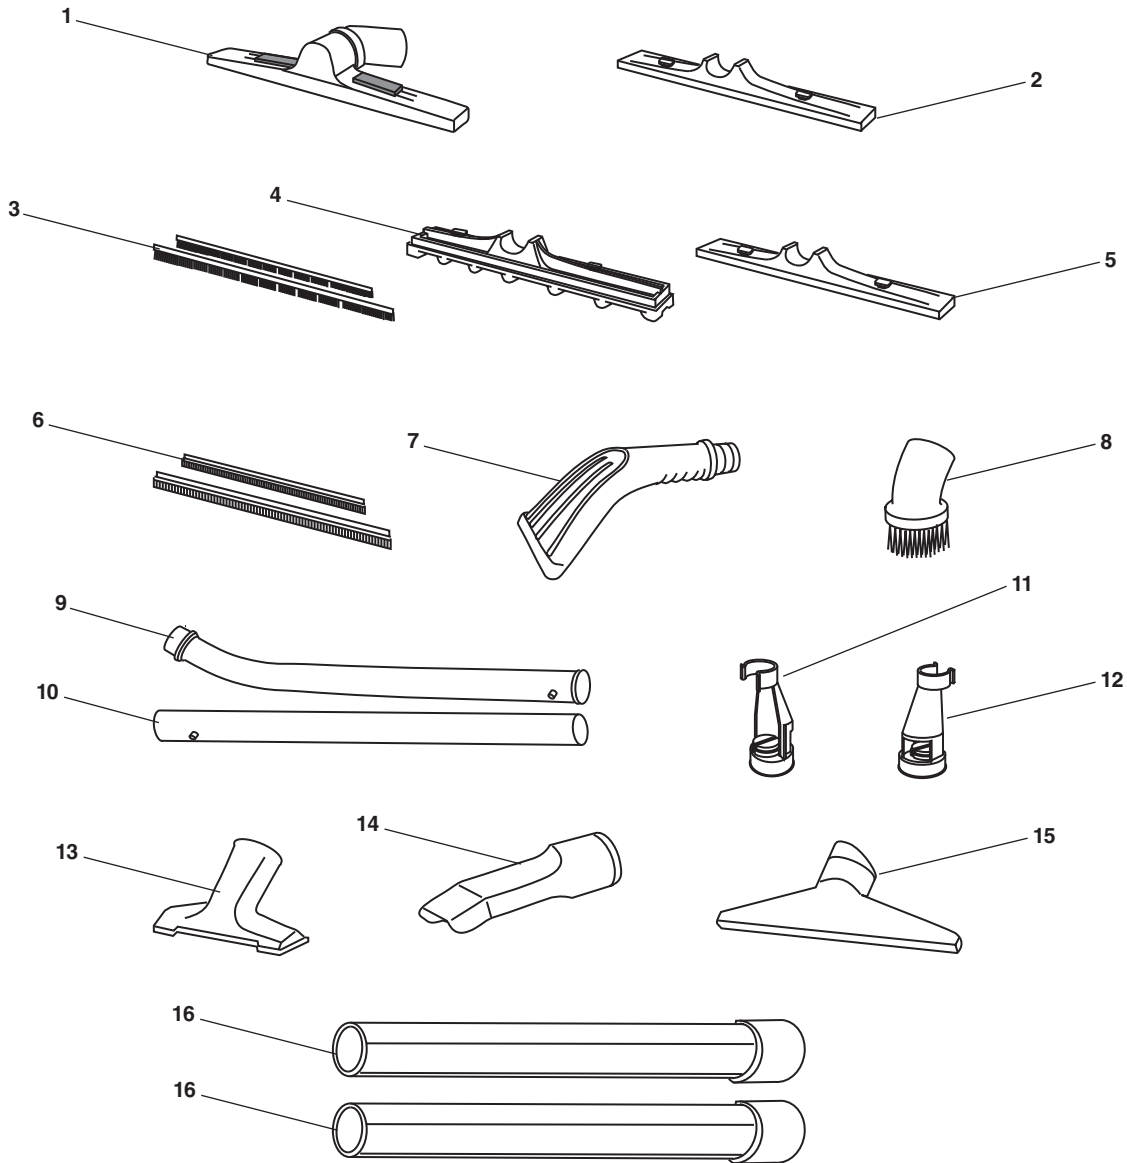

16 Gallon Professional Wet/Dry Vac (Continued)

**NOTE: Order parts by Catalog Number only.
DO NOT order by Reference Number.**

Ref. No.	Catalog No.	Description	Ref. No.	Catalog No.	Description
1	NA	Multi-Nozzle Body	8	NA	Dusting Brush
2	NA	Floor Brush Insert	9	NA	Extension Wand Upper (metal)
3	NA	Replacement Floor Brush Inserts (set of long & short brushes)	10	NA	Extension Wand Lower (metal)
4	NA	Carpet Insert	11	NA	Right Wand Accessory Holder
5	NA	Squeegee Insert	12	NA	Left Wand Accessory Holder
6	NA	Replacement Squeegee Inserts (set of long & short rubber squeegees)	13	72907	Utility Nozzle
7	NA	Claw Nozzle	14	72937	Car Nozzle
			15	72912	Wet Nozzle
			16	72902	Extension Wand