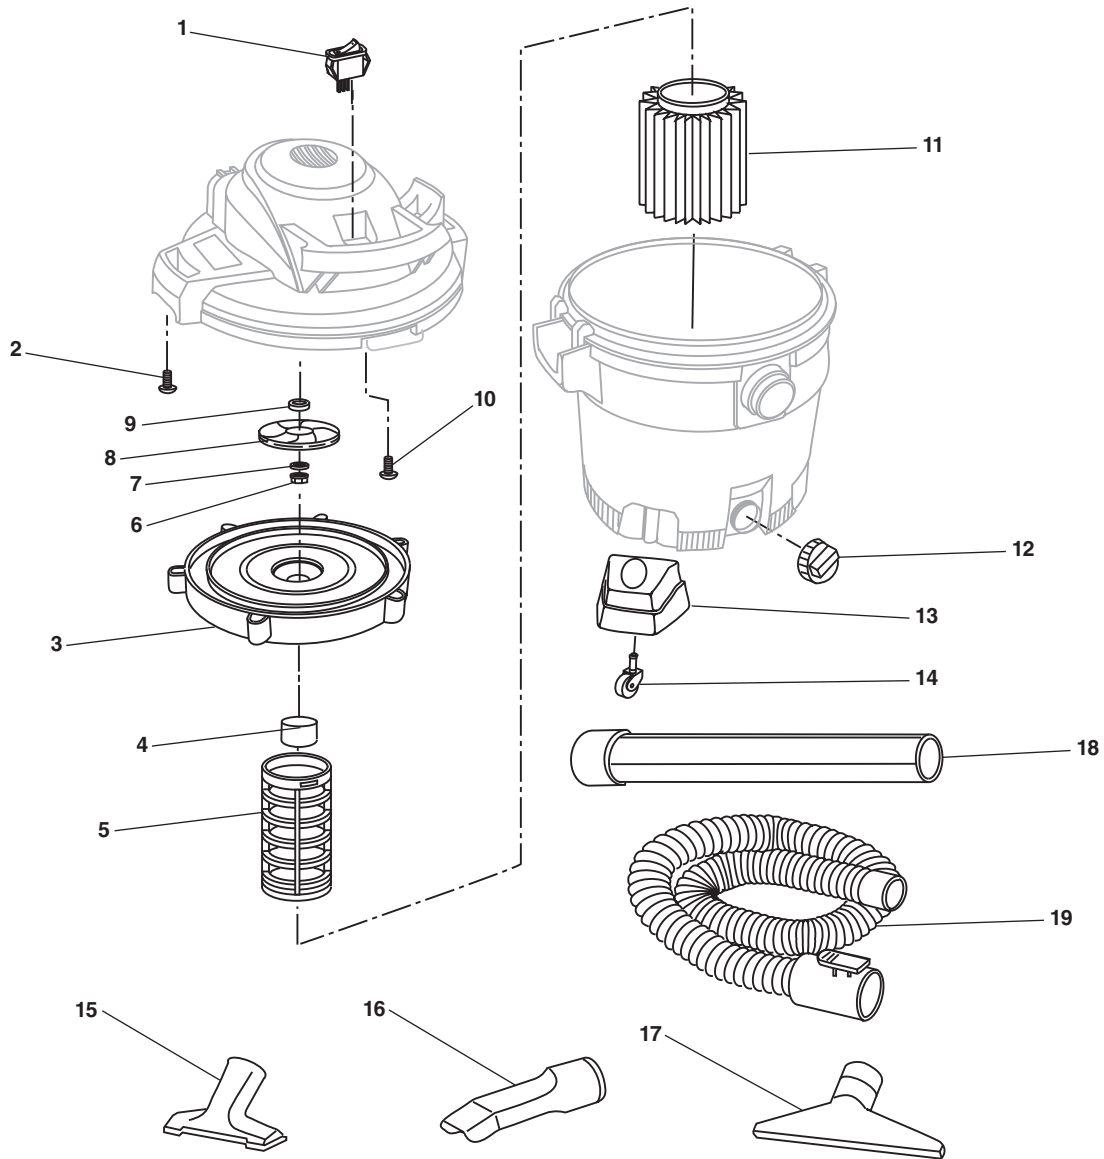

## 12 Gallon Wet/Dry Vac

**NOTE: Order parts by Catalog Number only.  
DO NOT order by Reference Number.**

Ref. No.	Catalog No.	Description	Ref. No.	Catalog No.	Description
1	42238	Rocker Switch	13	12388	Caster Foot w/Storage
2	12333	Screw, Pan Hd. Ty. "AB" 10 x ¾ Ser.	14	29823	Caster
3	54573	Collector	15	72907	Utility Nozzle
4	73472	Float	16	72937	Car Nozzle
5	54493	Filter Cage	17	72912	Wet Nozzle
6	12353	Nut, Hex Flange ⅝-18	18	72902	Extension Wand
7	20043	Washer	19	54193	Pro-Hose
8	30508	Blower Wheel	Following Items Not Shown:		
9	47862	Spacer	37673	Power Cord	
10	96542	Screw, Pan Hd. Ty. "AB" 10 x ¾ Ser.	54653	Motor 115V	
11	72947	Qwik Lock™ Filter	42483	Motor Brush set	
12	47922	Drain Cap			

16 Gallon Wet/Dry Stainless Steel Vac (Continued)

**NOTE: Order parts by Catalog Number only.  
DO NOT order by Reference Number.**

Ref. No.	Catalog No.	Description
1	54523	Handle Assembly
2	23703	Dust Drum Assembly
3	47922	Drain Cap
4	19903	Wheel Cap
5	19908	Cap Nut 1/2"
6	23708	8" Wheel Assembly (Includes Keys 4 and 5)
7	23713	Shaft
8	23718	Caddy, Right
9	23723	Caddy, Left
10	12293	Caster
11	54528	Storage Bag
12	12333	Screw Type "AB" #10 x 3/4"
13	35533	Bag of Loose Parts (Not Illustrated) (Includes Keys 4, 5, 10, and 12)

## RV2400A (Continued)

**NOTE: Order parts by Catalog Number only.  
DO NOT order by Reference Number.**

Ref. No.	Catalog No.	Description
1	19893	Handle
2	20058	Dust Drum Assembly
3	47922	Drain Cap
4	19903	Wheel Cap
5	19908	Cap Nut 1/2"
6	19913	8" Wheel Assembly (Includes Key No. 4 and 5)
7	30468	Shaft
8	19928	Caddy, Right
9	19933	Caddy, Left
10	30473	Caster
11	30483	Tote
12	12338	Screw Type "AB" #10 x 1 3/4"
13	54383	Bag of Loose Parts (Not Illustrated) (Includes Key No. 4, 5, 10 and 12)