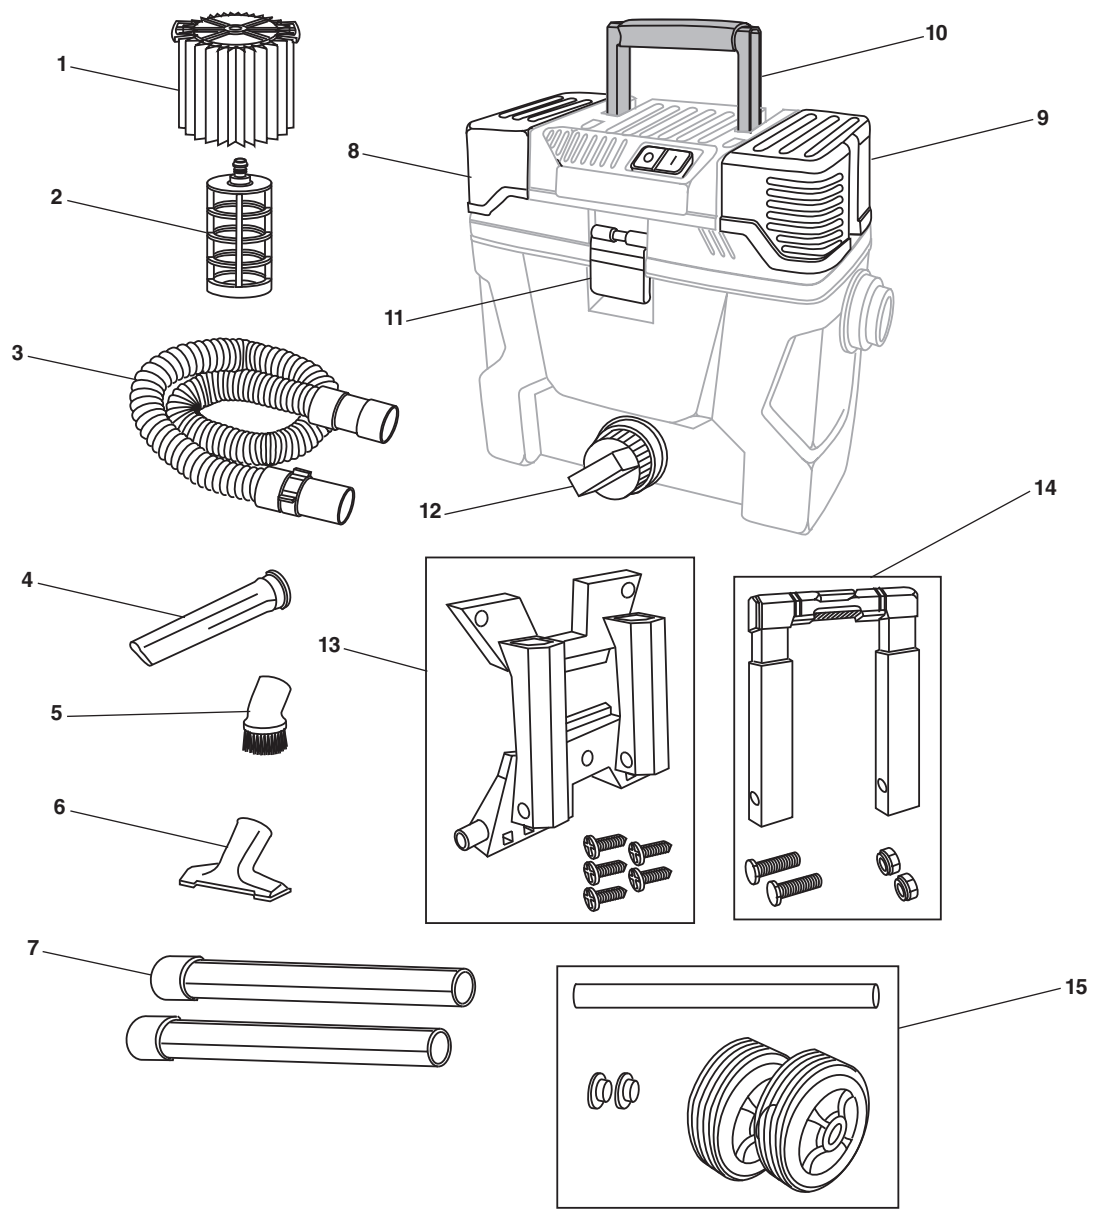

PRO PACK Plus Wet/Dry Vac

**NOTE: Order parts by Catalog Number only.
DO NOT order by Reference Number.**

Ref. No.	Catalog No.	Description
1	72952	Filter Fine Dust
2	96532	Filter Cage Assembly
3	23773	Hose Assembly
4	31723	Crevice Tool
5	31718	Dusting Brush
6	31733	Utility Nozzle
7	31728	Extension Wand
8	23798	Left Cover
9	23793	Right Cover
10	23803	Carry Handle
11	83747	Drum Latch
12	47922	Drain Cap
13	54688	Handle Bracket w/Hardware
14	54693	Collapsible Pull Handle w/Hardware
15	54698	Wheel Assembly
Following Items Not Shown:		
	47832	Power Switch
	37693	Power Cord
	30498	Motor 115V
	42483	Motor Brush set