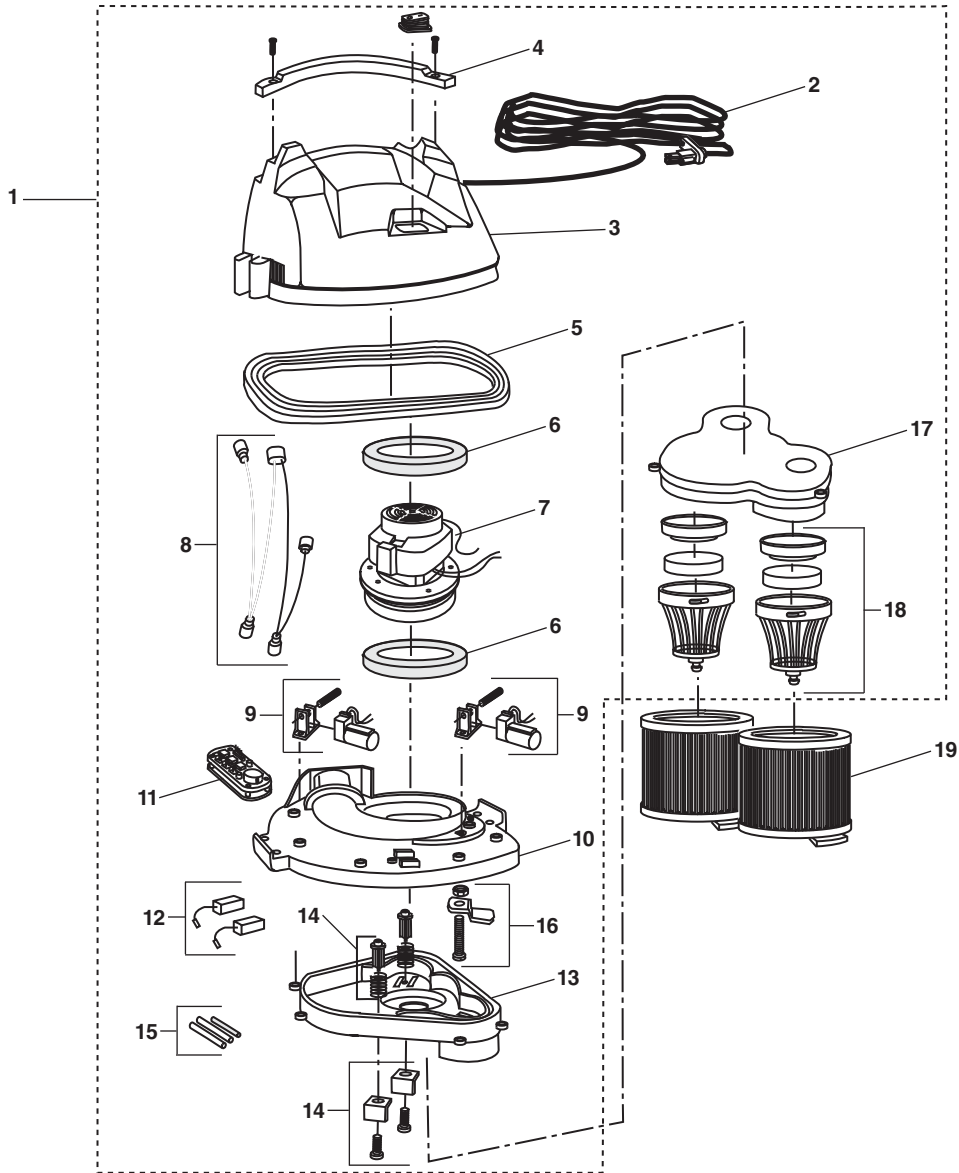

14 Gallon Smart Pulse Vacuum

**NOTE: Order parts by Catalog Number only.
DO NOT order by Reference Number.**

Ref. No.	Catalog No.	Description	Ref. No.	Catalog No.	Description
1	54418	Powerhead Assembly (Includes Key Numbers 2 - 18)	11	54398	Control Module
2	54533	Cord Assembly	12	30438	Motor Brush Kit (1 Set)
3	54413	Motor Cover Assembly	13	54598	Lower Lid
4	54613	Carry Handle	14	54428	Valve Assembly (Stem, Spring, Screw, Valve w/ Gasket - Includes 2 Each)
5	54588	Gasket For Upper Lid	15	54403	Tubes (Set of 3)
6	30453	Gaskets (2 Required)	16	54478	Grounding Spring Assembly
7	30443	Motor	17	54608	Manifold
8	54408	Wiring Harness (Power/Grounding)	18	54468	Filter Cage Assembly (1 Filter Cage, 1 Float, 1 Float Adapter)
9	54433	Actuator w/ Bracket (2 Required)	19	51808	Filters (2 Required)
10	54603	Upper Lid