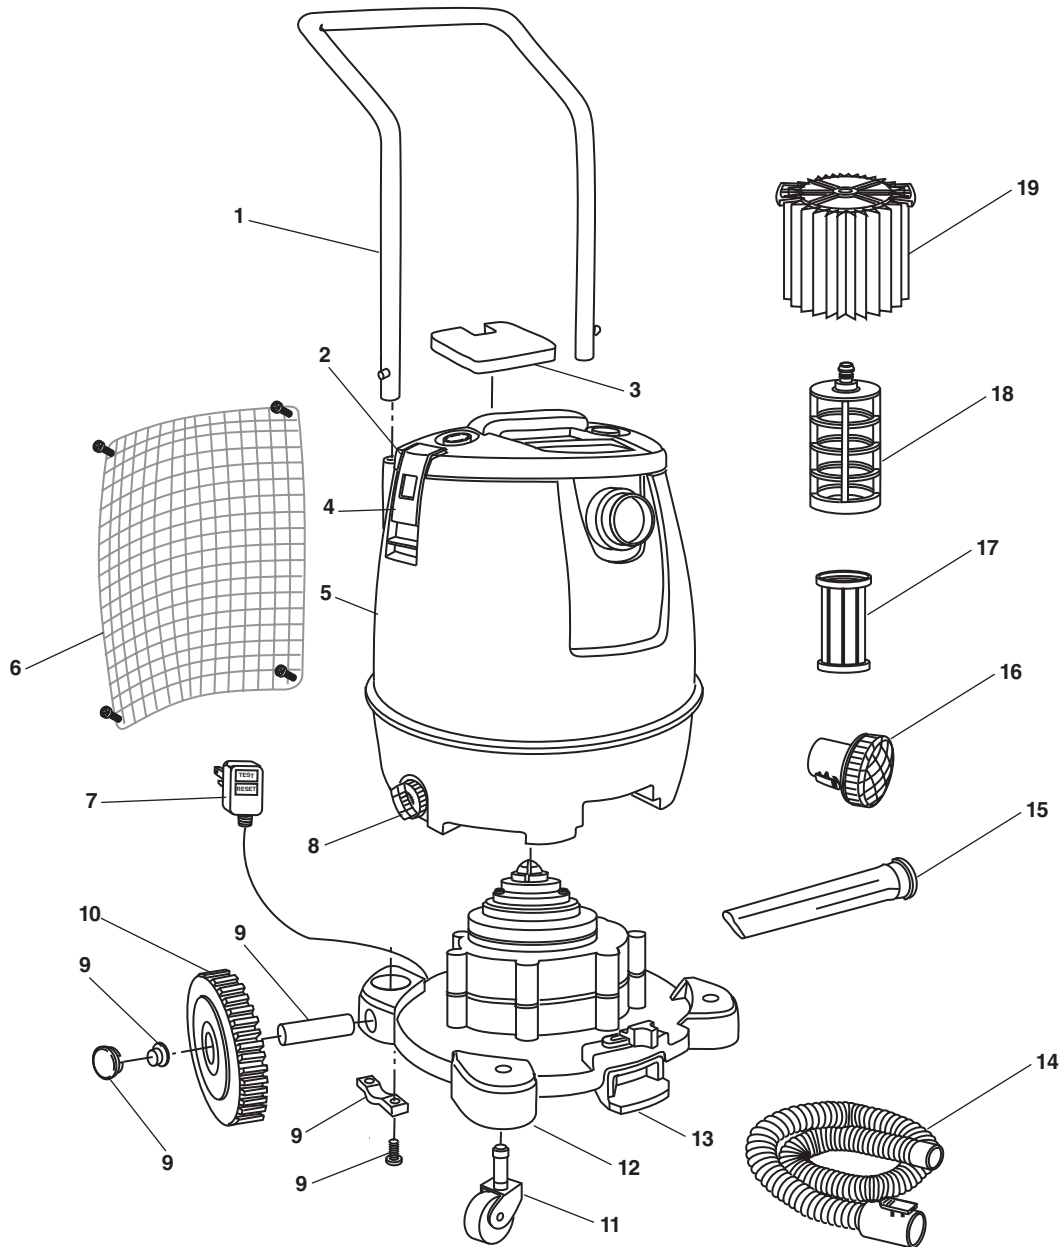

16 Gallon Professional Wet/Dry Vac

**NOTE: Order parts by Catalog Number only.
DO NOT order by Reference Number.**

Ref. No.	Catalog No.	Description	Ref. No.	Catalog No.	Description
1	54638	Push Handle, Metal	11	12293	2" Caster (Single Caster)
2	54453	Lid Assembly (Includes carry handle and access door)	12	54463	Power Base Assembly
3	54618	Access Door	13	54628	Actuator, Switch
4	54448	Drum Latch Assembly	14	54193	Premium Locking Hose
5	54458	Drum Assembly Complete (Includes Latches, Inlet, Label and Drain Cap)	15	72932	Crevice Tool
6	54438	Accessory Holder and Hardware	16	54518	Muffler/Diffuser
7	54643	ALCI Power Cord/Plug	17	54393	Float Tube Assembly
8	47922	Drain Cap	18	54623	Filter Cage
9	54443	Loose Parts Bag (1/2" Cap Nuts, Wheel Caps, #10 x 3/4 Screws, Rear Axles and 2" Casters, Axle Retainers)	19	72952	Filter
10	23708	8" Rear Wheel (Single Wheel)	Following Items Not Shown:		
				54633	Power Switch
				54643	Power Cord
				54648	Motor 115V
				42503	Motor Brush set