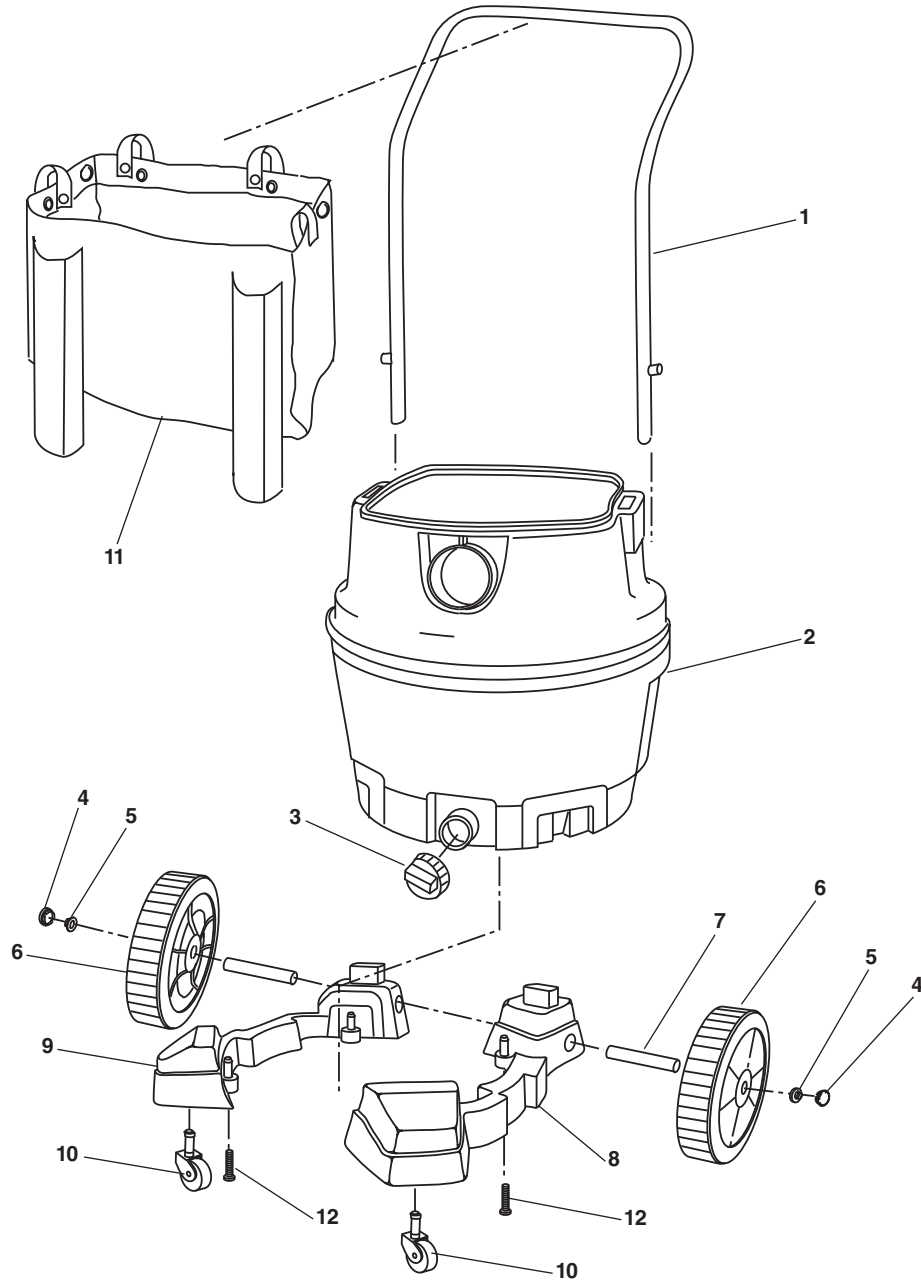

## 12 Gallon Wet/Dry Vac

**NOTE: Order parts by Catalog Number only.  
DO NOT order by Reference Number.**

Ref. No.	Catalog No.	Description	Ref. No.	Catalog No.	Description
1	42238	Rocker Switch	13	12388	Caster Foot w/Storage
2	12333	Screw, Pan Hd. Ty. "AB" 10 x ¾ Ser.	14	29823	Caster
3	54573	Collector	15	72907	Utility Nozzle
4	73472	Float	16	72937	Car Nozzle
5	54493	Filter Cage	17	72912	Wet Nozzle
6	12353	Nut, Hex Flange ⅝-18	18	72902	Extension Wand
7	20043	Washer	19	54193	Pro-Hose
8	30508	Blower Wheel	Following Items Not Shown:		
9	47862	Spacer	37673	Power Cord	
10	96542	Screw, Pan Hd. Ty. "AB" 10 x ¾ Ser.	54653	Motor 115V	
11	72947	Qwik Lock™ Filter	42483	Motor Brush set	
12	47922	Drain Cap			

14 Gallon Professional Wet/Dry Vac (Continued)

**NOTE: Order parts by Catalog Number only.  
DO NOT order by Reference Number.**

Ref. No.	Catalog No.	Description
1	23698	Handle
2	54508	Dust Drum Assembly
3	47922	Drain Cap
4	19903	Wheel Cap
5	19908	Cap Nut 1/2"
6	19913	8" Wheel Assembly (Includes Keys 4 and 5)
7	30468	Shaft
8	19928	Caddy, Right
9	19933	Caddy, Left
10	12293	Caster
11	54513	Accessory Bag
12	20083	Screw Type "AB" #10 x 1 1/4"
13	20103	Bag of Loose Parts (Not Illustrated) (Includes Keys 4, 5, 10, and 12)

16 Gallon Wet/Dry Stainless Steel Vac (Continued)

**NOTE: Order parts by Catalog Number only.  
DO NOT order by Reference Number.**

Ref. No.	Catalog No.	Description
1	54523	Handle Assembly
2	23703	Dust Drum Assembly
3	47922	Drain Cap
4	19903	Wheel Cap
5	19908	Cap Nut 1/2"
6	23708	8" Wheel Assembly (Includes Keys 4 and 5)
7	23713	Shaft
8	23718	Caddy, Right
9	23723	Caddy, Left
10	12293	Caster
11	54528	Storage Bag
12	12333	Screw Type "AB" #10 x 3/4"
13	35533	Bag of Loose Parts (Not Illustrated) (Includes Keys 4, 5, 10, and 12)