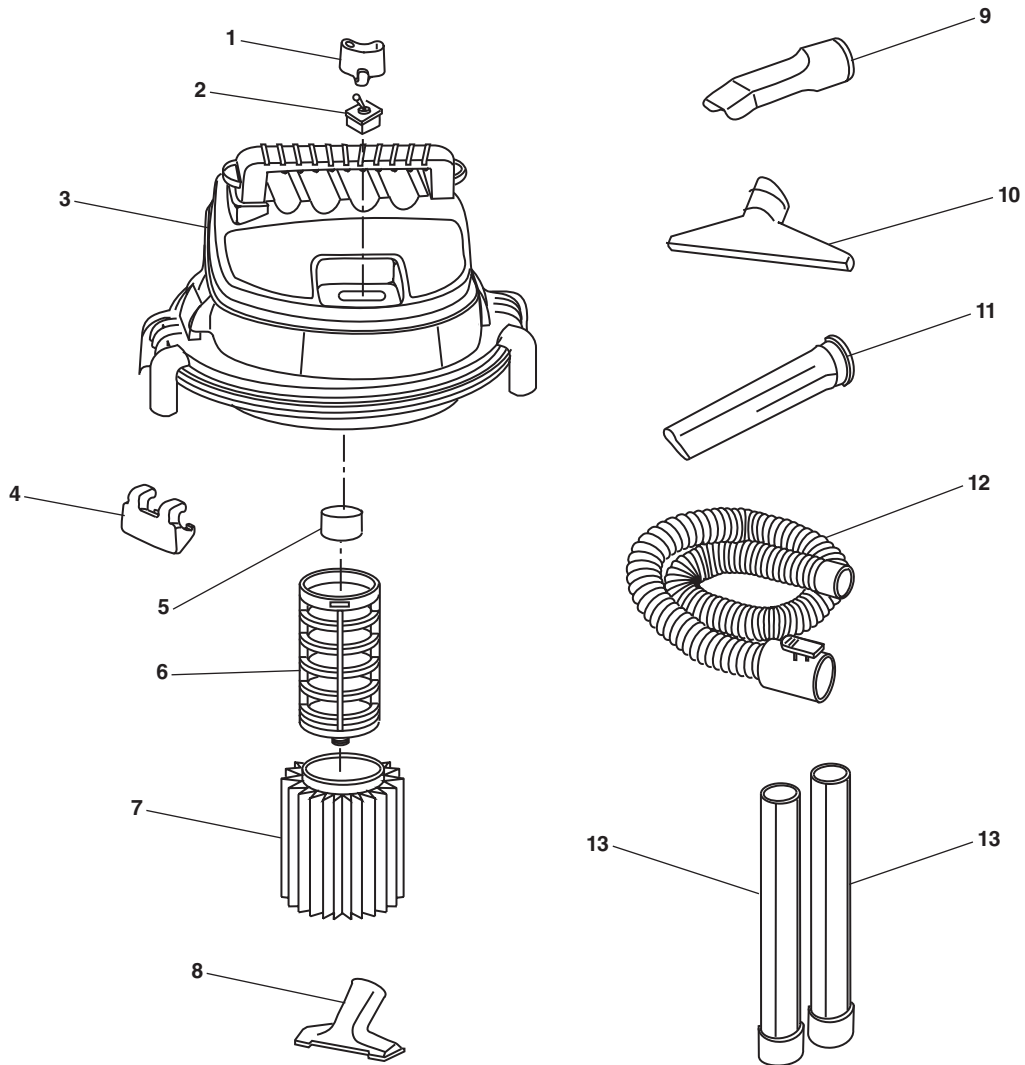

16 Gallon Wet/Dry Stainless Steel Vac

**NOTE: Order parts by Catalog Number only.
DO NOT order by Reference Number.**

Ref. No.	Catalog No.	Description
1	54503	Actuator, Switch
2	12313	Switch, Toggle
3	54543	Power Head Assembly (Includes Keys 5 & 6)
4	23693	Lid Latch
5	73472	Float
6	54493	Filter Cage
7	72952	Qwik Lock™ Fine Dust Filter
8	72907	Utility Nozzle
9	72937	Car Nozzle
10	72912	Wet Nozzle
11	72932	Crevice Tool
12	54193	Pro-Hose
13	72902	Extension Wand
Following Items Not Shown:		
	47832	Power Switch
	19843	Power Cord
	31853	Motor 115V
	42503	Motor Brush set