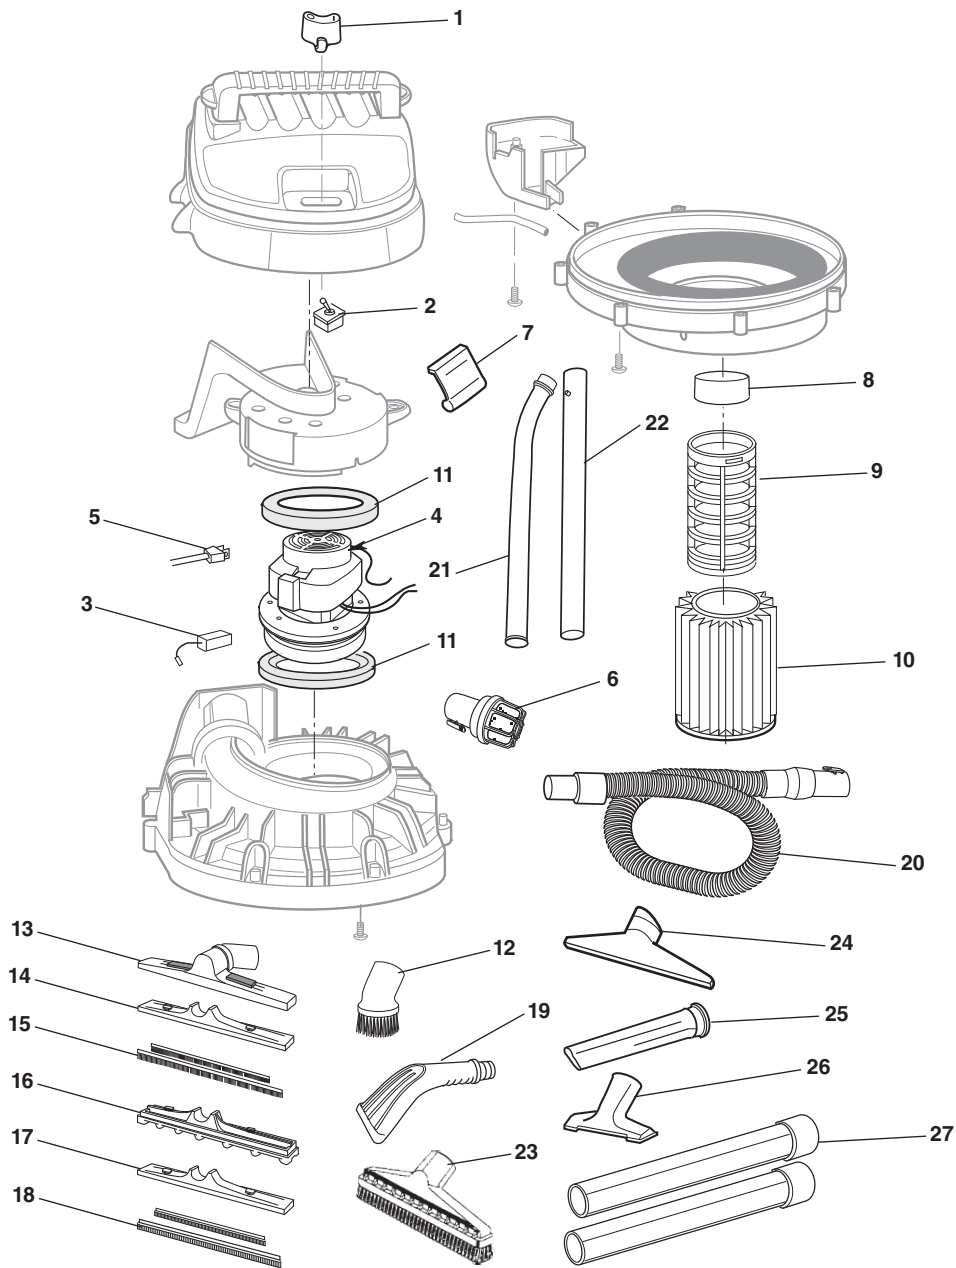

Following Items Not Shown:

47832	Power Switch
37693	Power Cord
30498	Motor 115V
42483	Motor Brush set

6 Gallon Wet/Dry Vac

**NOTE: Order parts by Catalog Number only.  
DO NOT order by Reference Number.**

Ref. No.	Catalog No.	Description
1	42238	Rocker Switch
2	73472	Float
3	54493	Filter Cage
4	72947	Qwik Lock™ Filter
5	29833	Caster Foot w/Storage
6	54378	Caster
7	31733	Utility Nozzle
8	31728	Extension Wand
9	54183	Pro-Hose
Following Items Not Shown:		
	37668	Power Cord
	37723	Motor 115V

**NOTE: Order parts by Catalog Number only.  
DO NOT order by Reference Number.**

Ref. No.	Catalog No.	Description	Ref. No.	Catalog No.	Description
1	19818	Actuator, Switch	15	NA	Replacement Floor Brush Inserts
2	12313	Switch, Toggle	16	NA	Carpet Insert
3	30438	Motor Brush	17	NA	Squeegee Insert
4	30443	Motor Assembly	18	NA	Replacement Squeegee Inserts
5	30448	Cord Assembly	19	NA	Claw Nozzle
6	72927	Muffler/Diffuser	20	30458	Tug-A-Long Hose
7	83747	Drum Latch	21	NA	Extension Wand Upper (metal)
8	19883	Float	22	NA	Extension Wand Lower (metal)
9	73637	Filter Cage	23	72922	Floor Brush
10	72952	Qwik Lock™ Three-Layer Filter	24	72912	Wet Nozzle
11	30453	Motor Gaskets (2)	25	72932	Crevice Tool
12	NA	Dusting Brush	26	72907	Utility Nozzle
13	NA	Multi-Nozzle Body	27	72902	Extension Wands
14	NA	Floor Brush Insert			

## RV2400A (Continued)

**NOTE: Order parts by Catalog Number only.  
DO NOT order by Reference Number.**

Ref. No.	Catalog No.	Description
1	19893	Handle
2	20058	Dust Drum Assembly
3	47922	Drain Cap
4	19903	Wheel Cap
5	19908	Cap Nut 1/2"
6	19913	8" Wheel Assembly (Includes Key No. 4 and 5)
7	30468	Shaft
8	19928	Caddy, Right
9	19933	Caddy, Left
10	30473	Caster
11	30483	Tote
12	12338	Screw Type "AB" #10 x 1 3/4"
13	54383	Bag of Loose Parts (Not Illustrated) (Includes Key No. 4, 5, 10 and 12)