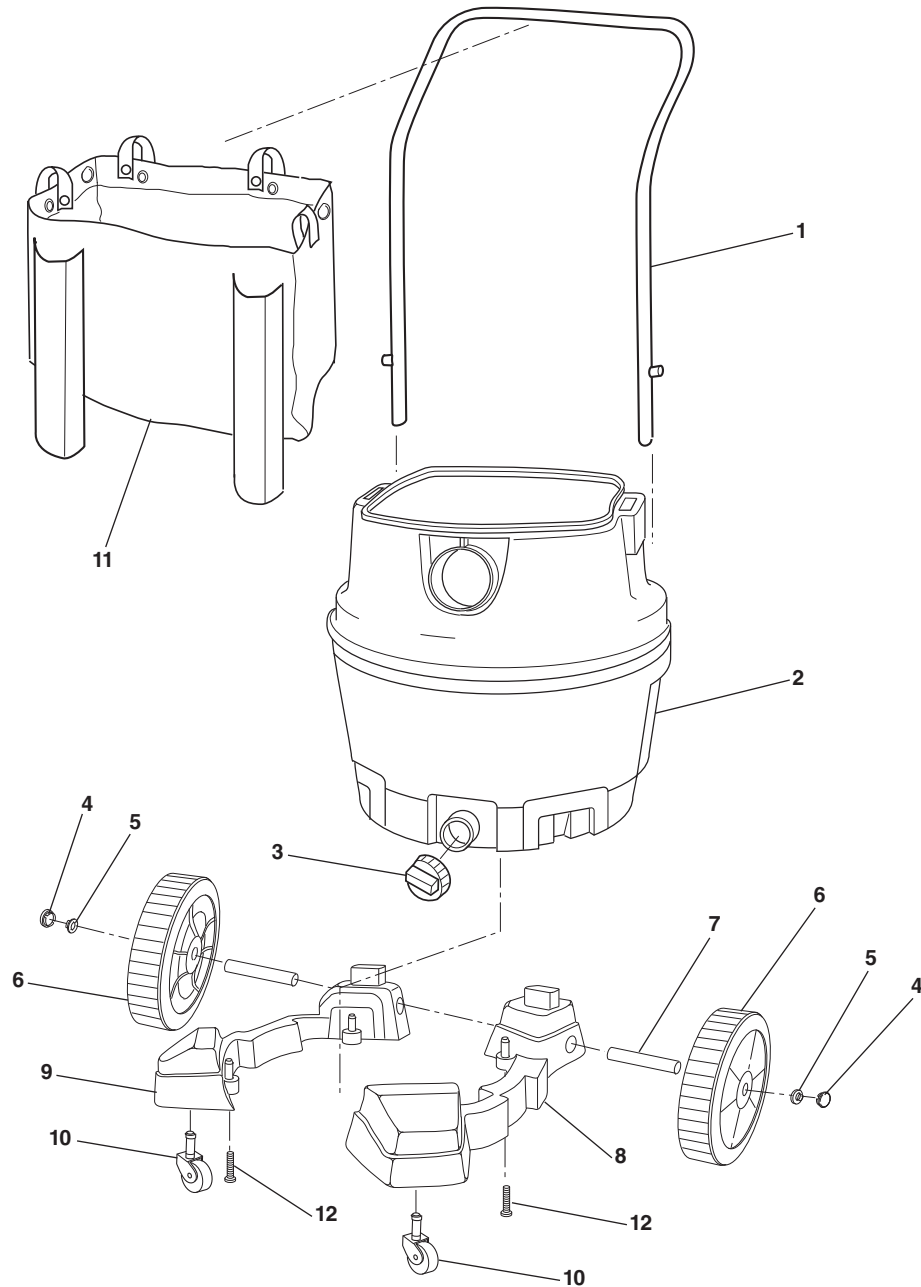

**NOTE: Order parts by Catalog Number only.  
DO NOT order by Reference Number.**

Ref. No.	Catalog No.	Description	Ref. No.	Catalog No.	Description
1	19818	Actuator, Switch	15	NA	Replacement Floor Brush Inserts
2	12313	Switch, Toggle	16	NA	Carpet Insert
3	30438	Motor Brush	17	NA	Squeegee Insert
4	30443	Motor Assembly	18	NA	Replacement Squeegee Inserts
5	30448	Cord Assembly	19	NA	Claw Nozzle
6	72927	Muffler/Diffuser	20	30458	Tug-A-Long Hose
7	83747	Drum Latch	21	NA	Extension Wand Upper (metal)
8	19883	Float	22	NA	Extension Wand Lower (metal)
9	73637	Filter Cage	23	72922	Floor Brush
10	72952	Qwik Lock™ Three-Layer Filter	24	72912	Wet Nozzle
11	30453	Motor Gaskets (2)	25	72932	Crevice Tool
12	NA	Dusting Brush	26	72907	Utility Nozzle
13	NA	Multi-Nozzle Body	27	72902	Extension Wands
14	NA	Floor Brush Insert			

## RV2400A (Continued)

**NOTE: Order parts by Catalog Number only.  
DO NOT order by Reference Number.**

Ref. No.	Catalog No.	Description
1	19893	Handle
2	20058	Dust Drum Assembly
3	47922	Drain Cap
4	19903	Wheel Cap
5	19908	Cap Nut 1/2"
6	19913	8" Wheel Assembly (Includes Key No. 4 and 5)
7	30468	Shaft
8	19928	Caddy, Right
9	19933	Caddy, Left
10	30473	Caster
11	30483	Tote
12	12338	Screw Type "AB" #10 x 1 3/4"
13	54383	Bag of Loose Parts (Not Illustrated) (Includes Key No. 4, 5, 10 and 12)