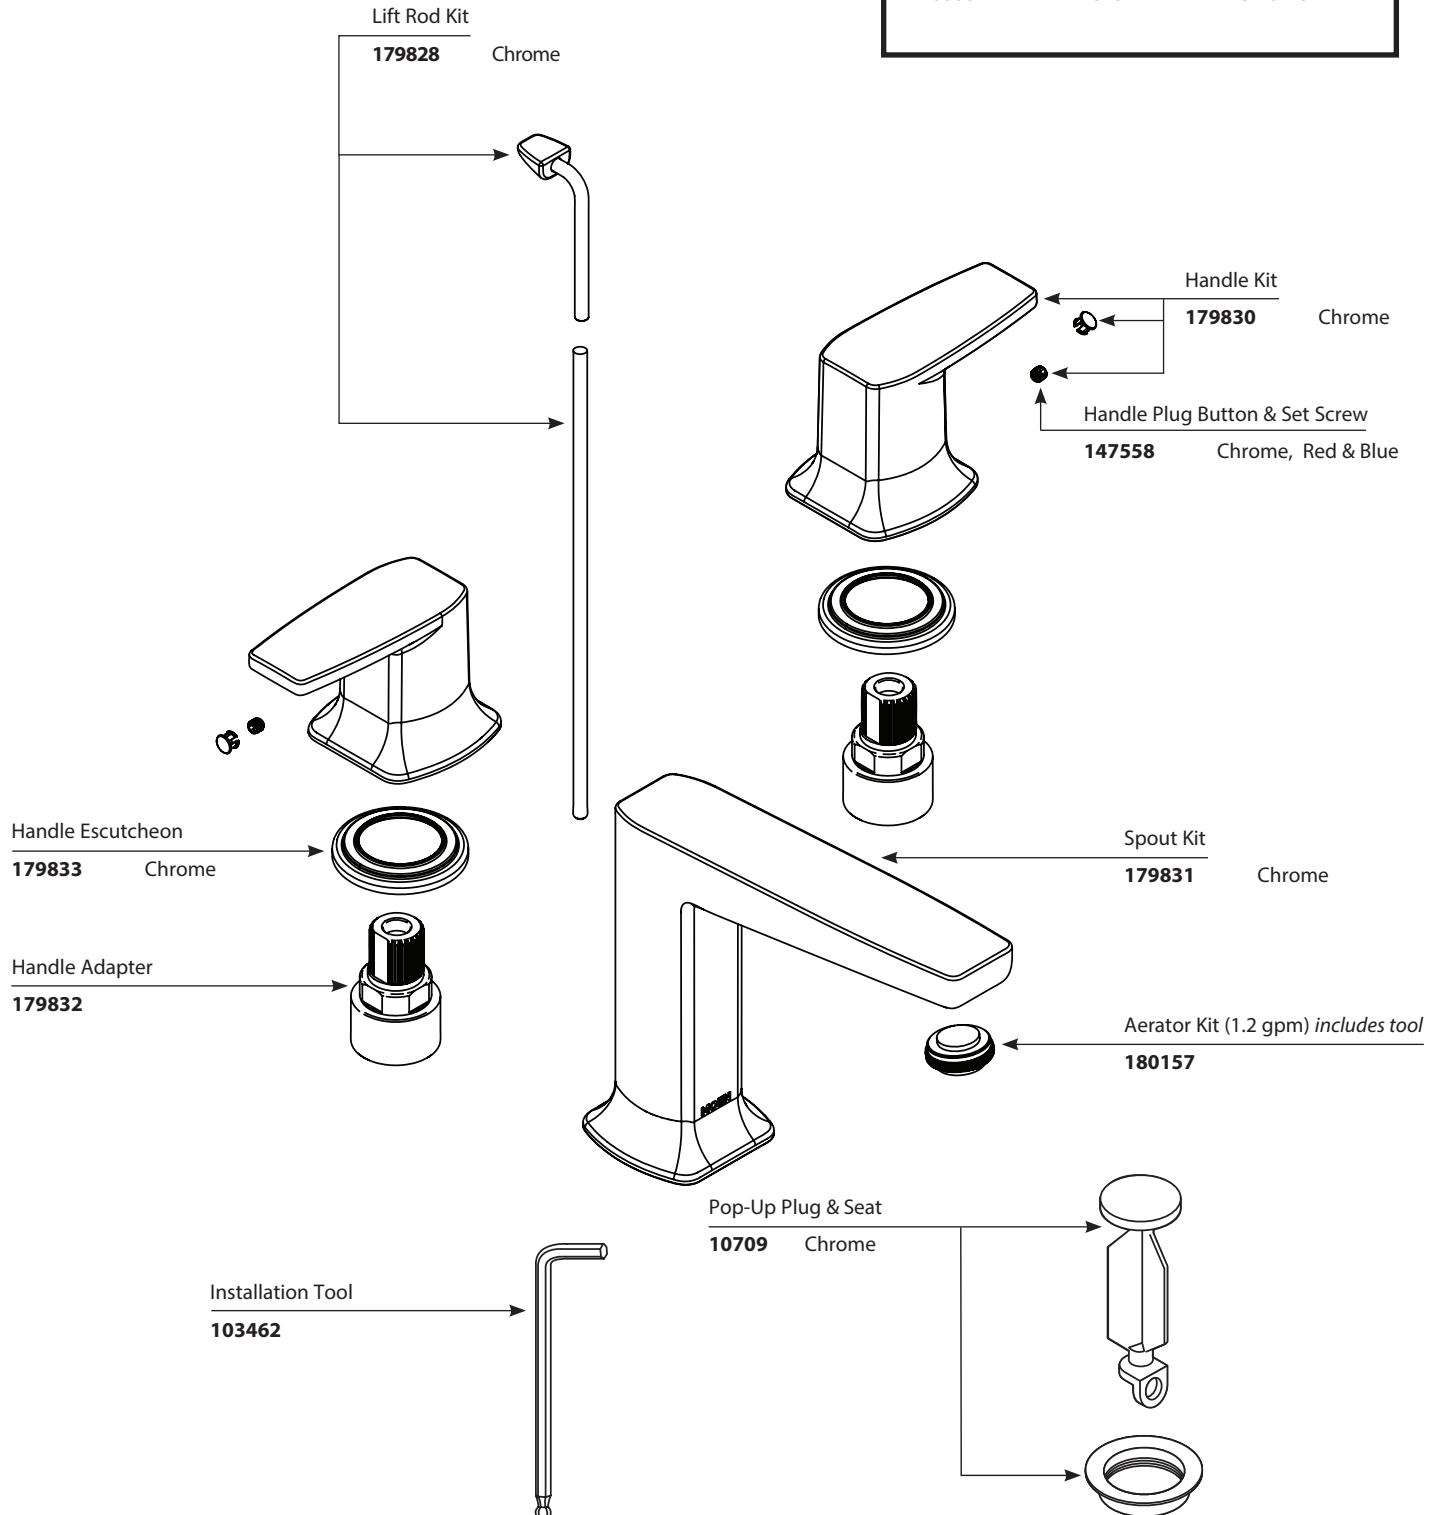

■ Valve: 9000, 69000

*There is more than 1 version of this model
Page down to identify the version you have*

Via™		
Two-Handle Widespread Trim		
MODEL	HANDLE	FINISH
TS8002	Lever	Chrome

■ Valve: 9000, 69000

Via™ Two-Handle Widespread Trim		
MODEL	HANDLE	FINISH
TS8002	Lever	Chrome