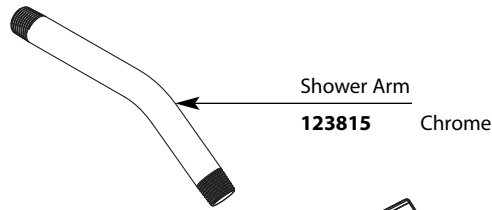

Buy it for looks. Buy it for life.®

Illustrated Parts

■ Order by Part Number

■ Trim can be used with either the 62300 series or 2500 series valve

Via™ Posi-Temp Single-Handle Tub/Shower Trim					
Valve Trim		Shower Only*		TUB/Shower*	
MODEL		MODEL		MODEL	
TS8711	Chrome	TS8712	Chrome	TS8713	Chrome
		TS8712EP	Chrome	TS8713EP	Chrome

**All models include 2.5 gpm showerhead except those with EP suffix (2.0 gpm showerhead)*

Temperature Limit Stop

106479

Stop Tube Kit

96987

Chrome

Showerhead
(2.5 gpm)
S6365

Showerhead
(2.0 gpm)
S6365EP