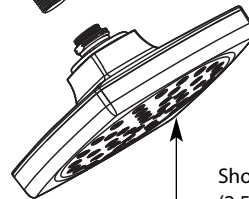

Buy it for looks. Buy it for life.®

Illustrated Parts

■ Order by Part Number

■ Trim can be used with either the 62300 series or 2500 series valve

Via™ Posi-Temp Single-Handle Tub/Shower Trim					
Valve Trim		Shower Only*		TUB/Shower*	
MODEL		MODEL		MODEL	
TS8711	Chrome	TS8712	Chrome	TS8713	Chrome
		TS8712EP	Chrome	TS8713EP	Chrome

**All models include 2.5 gpm showerhead except those with EP suffix (2.0 gpm showerhead)*

Temperature Limit Stop

106479

Stop Tube Kit

96987

Chrome

Showerhead
(2.5 gpm)
S6365

Showerhead
(2.0 gpm)
S6365EP