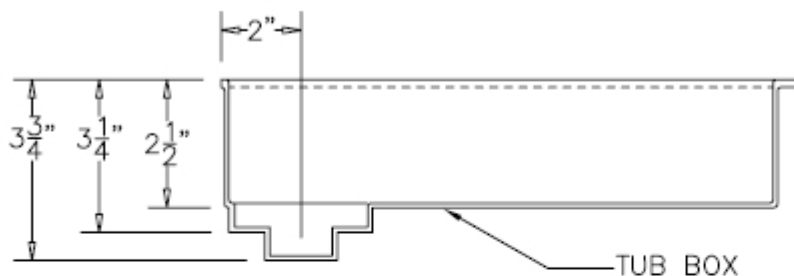

SMALL TUB BOX ASSEMBLY

FOR WOOD FLOOR/CEILING ASSEMBLIES
WITH OR WITHOUT TOPPING OR 3" HAMBRO CONCRETE

MATERIAL FOR BOX IS HI-TEMP FIRE RATED PVC

Used for tub opening through floor/ceiling assemblies and 3" Hambro Concrete