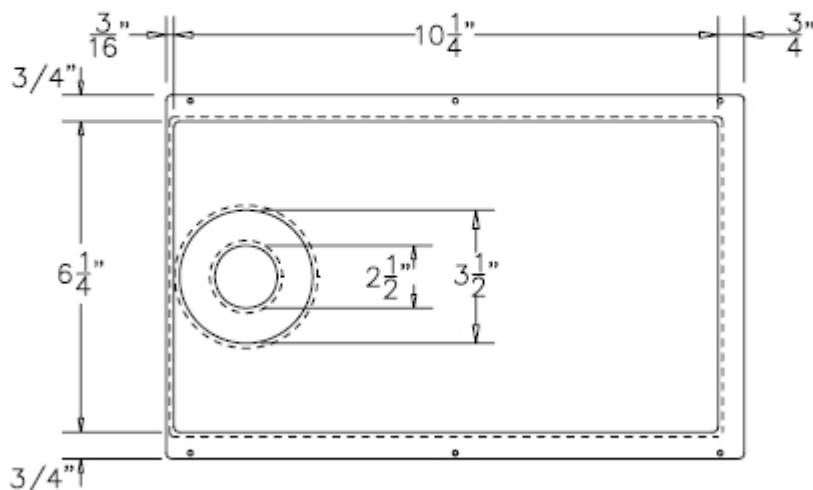

SMALL TUB BOX ASSEMBLY

FOR WOOD FLOOR/CEILING ASSEMBLIES
WITH OR WITHOUT TOPPING OR 3" HAMBRO CONCRETE

MATERIAL FOR BOX IS HI-TEMP FIRE RATED PVC

Used for tub opening through floor/ceiling assemblies and 3" Hambro Concrete