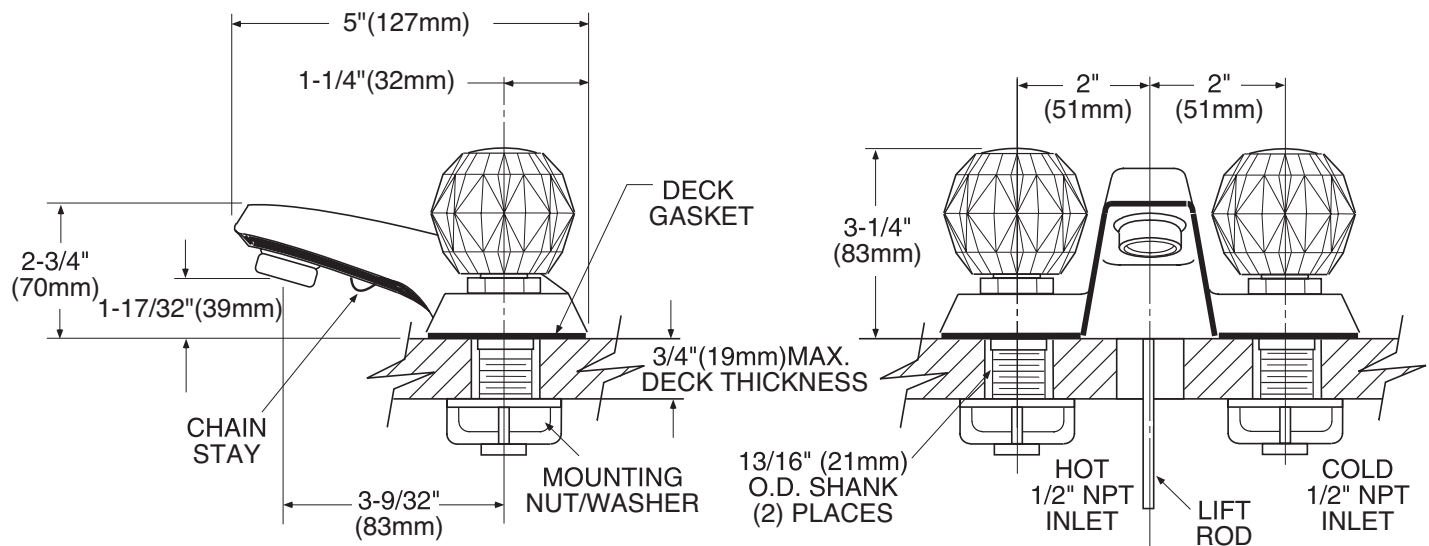

CRITICAL DIMENSIONS

(DO NOT SCALE)