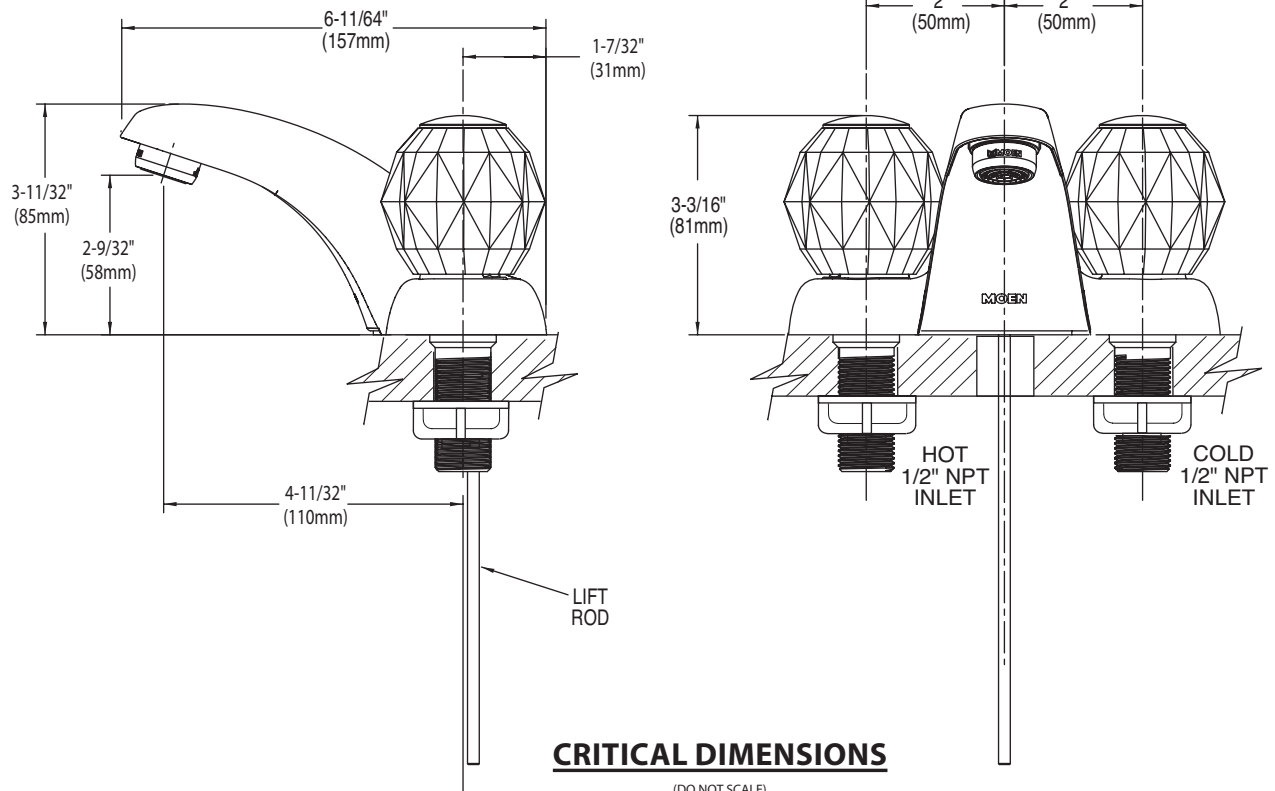

Buy it for looks. Buy it for life.®

Specifications

DESCRIPTION

- Metal construction with a chrome plated or LifeShine® polished brass finish
- 1/2" IPS connections
- Includes metal pop-up type waste assembly

OPERATION

- Knob style handles with hot and cold color indicators
- Rotate either handle counterclockwise to open and clockwise to close

FLOW

- Aerator is limited to 2.2 gpm max (8.3 L/min)

CARTRIDGE

- 1224 cartridge design
- Nonmetallic and stainless steel material

STANDARDS

- Third party certified by CSA to meet CSA B-125 and ASME A112.18.1M and all applicable requirements referenced therein.
- Certified to ANSI/NSF 61/9
- Complies with California Proposition 65 and with the Federal Safe Water Drinking Act

WARRANTY

- Lifetime limited warranty against leaks, drips and finish defects to the original consumer purchaser
- 5 year warranty if used in commercial installations

CHATEAU®

Two-Handle Lavatory Faucet with Metal Waste Assembly

Bulk Models (12 per carton):
64919 includes metal waste

NOTE: Designed to be installed through
3 - 1" min. dia. holes 2" on center