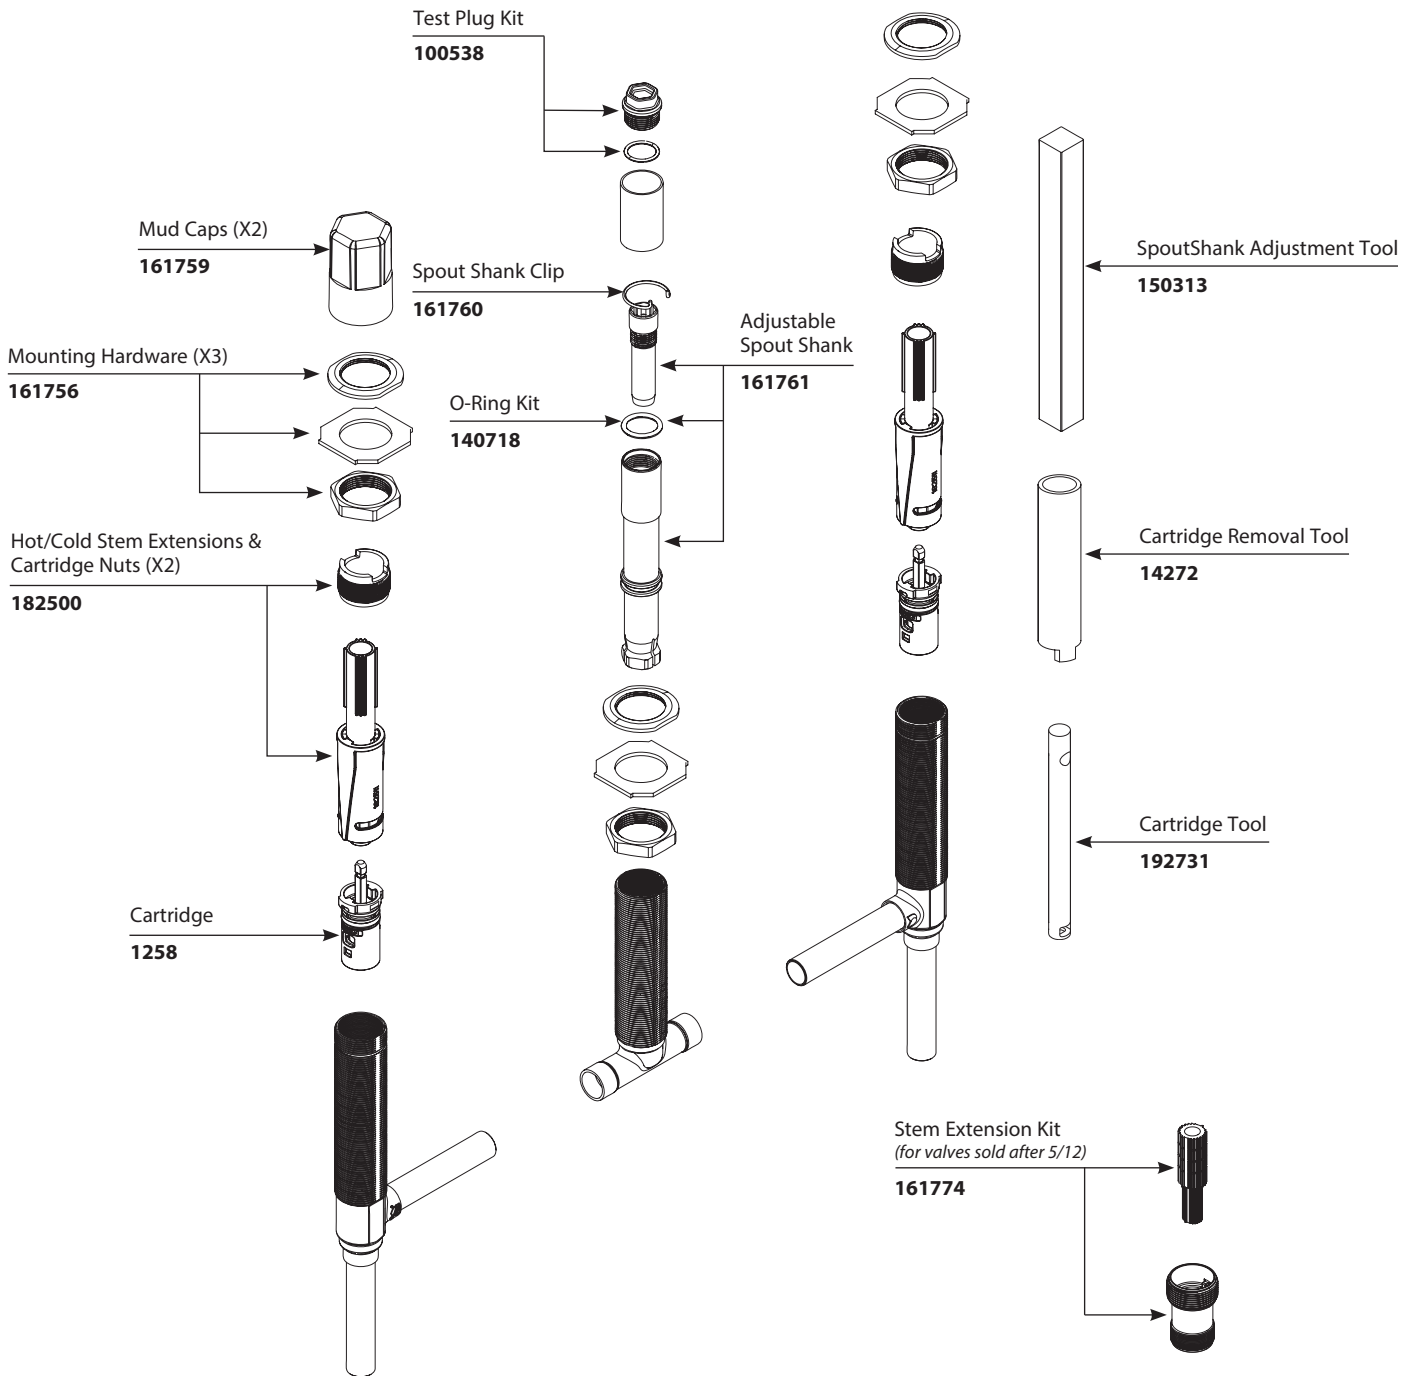

■ Order by Part Number

*There is more than one version of this model.
Page down to identify the version you have.*

(For parts made after 2/2018)

ADJUSTABLE ROMAN TUB VALVE Two-Handle Rough in	
MODEL 4792	CONNECTIONS 1/2" CC

■ Order by Part Number

ADJUSTABLE ROMAN TUB VALVE	
Two-Handle Rough in	
MODEL	CONNECTIONS
4792	1/2" CC