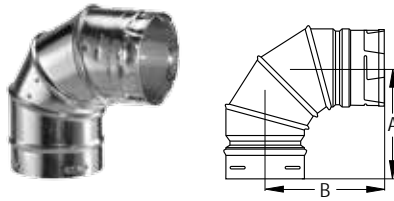

90° Adjustable Elbow

Offsets obstructions as needed. Elbows (3"-8") swivel 360° at base. 90° Elbow is adjustable from 0° to 90° in sizes 3"-10". Elbows must be supported when installed.

SIZE	ORDER #	STOCK #	A	B
3"	3GVL90	0060	5 1/2"	5 1/4"
4"	4GVL90	0061	6"	5 1/2"
5"	5GVL90	0062	6 1/2"	6 1/2"
6"	6GVL90	0063	6 3/4"	6 3/4"
7"	7GVL90	0064	7 3/4"	7 1/2"
8"	8GVL90	0065	7 3/4"	7 1/2"
10"	10GVL90	2466	10 1/4"	9 5/8"

45°/60° Adjustable Elbow

Offsets obstructions as needed. Elbows swivel 360° at base. 45°/60° Elbow is adjustable from 0° to 60°. Elbows must be supported when installed.

SIZE	ORDER #	STOCK #	A	B
3"	3GVL45	0070	4"	4"
4"	4GVL45	0071	4 1/2"	4 1/2"
5"	5GVL45	0072	4 1/2"	4 1/2"
6"	6GVL45	0073	5"	5"

45° Elbow

90° offset using two 45° Elbows

Offsets obstructions as needed. 45° Elbow in size 7"-30". Elbows up to 10" are adjustable. Sizes 12" and larger are not adjustable. Elbows must be supported when installed.

SIZE	ORDER #	STOCK #	A	B	X	Y
7"	7GVL45	0074	4 3/4"	4 3/4"	10 1/2"	10 1/2"
8"	8GVL45	0075	4 3/4"	4 3/4"	10 1/4"	10 1/4"
10"	10GVL45	2476	5 1/2"	5 3/4"	--	--
12"	12GVL45	2477	6 1/8"	6 1/4"	13 7/8"	14"
14"	14GVL45	2550	6 1/2"	6 7/8"	14 7/8"	15 1/4"
16"	16GVL45	2551	7 1/4"	7 3/8"	16 1/2"	16 1/2"
18"	18GVL45	2552	9"	8 1/2"	20 1/8"	21 7/8"
20"	20GVL45	2553	9"	8 3/8"	20 1/4"	21 3/4"
22"	22GVL45	2554	8 1/2"	9 3/4"	20 3/8"	21 5/8"
24"	24GVL45	2555	9 1/2"	9 3/4"	21"	21 7/8"
26"	26GVL45	2556	10 1/4"	10 1/4"	21 1/2"	22 3/4"
28"	28GVL45	2557	9 3/4"	10"	21 1/2"	22 3/4"
30"	30GVL45	2558	9 3/4"	10"	23 3/4"	24"