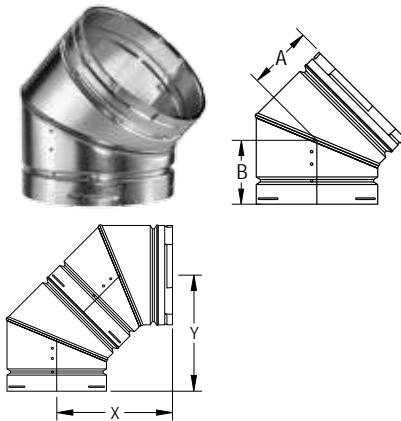

90° Adjustable Elbow

Offsets obstructions as needed. Elbows (3"-8") swivel 360° at base. 90° Elbow is adjustable from 0° to 90° in sizes 3"-10". Elbows must be supported when installed.

SIZE	ORDER #	STOCK #	A	B
3"	3GVL90	0060	5 1/2"	5 1/4"
4"	4GVL90	0061	6"	5 1/2"
5"	5GVL90	0062	6 1/2"	6 1/2"
6"	6GVL90	0063	6 3/4"	6 3/4"
7"	7GVL90	0064	7 3/4"	7 1/2"
8"	8GVL90	0065	7 3/4"	7 1/2"
10"	10GVL90	2466	10 1/4"	9 5/8"

45°/60° Adjustable Elbow

Offsets obstructions as needed. Elbows swivel 360° at base. 45°/60° Elbow is adjustable from 0° to 60°. Elbows must be supported when installed.

SIZE	ORDER #	STOCK #	A	B
3"	3GVL45	0070	4"	4"
4"	4GVL45	0071	4 1/2"	4 1/2"
5"	5GVL45	0072	4 1/2"	4 1/2"
6"	6GVL45	0073	5"	5"

45° Elbow

90° offset using two 45° Elbows

Offsets obstructions as needed. 45° Elbow in size 7"-30". Elbows up to 10" are adjustable. Sizes 12" and larger are not adjustable. Elbows must be supported when installed.

SIZE	ORDER #	STOCK #	A	B	X	Y
7"	7GVL45	0074	4 3/4"	4 3/4"	10 1/2"	10 1/2"
8"	8GVL45	0075	4 3/4"	4 3/4"	10 1/4"	10 1/4"
10"	10GVL45	2476	5 1/2"	5 3/4"	--	--
12"	12GVL45	2477	6 1/8"	6 1/4"	13 7/8"	14"
14"	14GVL45	2550	6 1/2"	6 7/8"	14 7/8"	15 1/4"
16"	16GVL45	2551	7 1/4"	7 3/8"	16 1/2"	16 1/2"
18"	18GVL45	2552	9"	8 1/2"	20 1/8"	21 7/8"
20"	20GVL45	2553	9"	8 3/8"	20 1/4"	21 3/4"
22"	22GVL45	2554	8 1/2"	9 3/4"	20 3/8"	21 5/8"
24"	24GVL45	2555	9 1/2"	9 3/4"	21"	21 7/8"
26"	26GVL45	2556	10 1/4"	10 1/4"	21 1/2"	22 3/4"
28"	28GVL45	2557	9 3/4"	10"	21 1/2"	22 3/4"
30"	30GVL45	2558	9 3/4"	10"	23 3/4"	24"