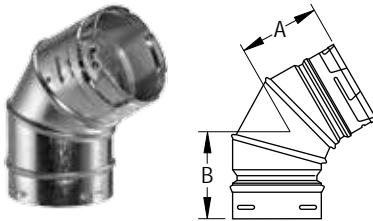

90° Adjustable Elbow

Offsets obstructions as needed. Elbows (3"-8") swivel 360° at base. 90° Elbow is adjustable from 0° to 90° in sizes 3"-10". Elbows must be supported when installed.

SIZE	ORDER #	STOCK #	A	B
3"	3GVL90	0060	5 1/2"	5 1/4"
4"	4GVL90	0061	6"	5 1/2"
5"	5GVL90	0062	6 1/2"	6 1/2"
6"	6GVL90	0063	6 3/4"	6 3/4"
7"	7GVL90	0064	7 3/4"	7 1/2"
8"	8GVL90	0065	7 3/4"	7 1/2"
10"	10GVL90	2466	10 1/4"	9 5/8"

45°/60° Adjustable Elbow

Offsets obstructions as needed. Elbows swivel 360° at base. 45°/60° Elbow is adjustable from 0° to 60°. Elbows must be supported when installed.

SIZE	ORDER #	STOCK #	A	B
3"	3GVL45	0070	4"	4"
4"	4GVL45	0071	4 1/2"	4 1/2"
5"	5GVL45	0072	4 1/2"	4 1/2"
6"	6GVL45	0073	5"	5"

45° Elbow

90° offset using two 45° Elbows

Offsets obstructions as needed. 45° Elbow in size 7"-30". Elbows up to 10" are adjustable. Sizes 12" and larger are not adjustable. Elbows must be supported when installed.

SIZE	ORDER #	STOCK #	A	B	X	Y
7"	7GVL45	0074	4 3/4"	4 3/4"	10 1/2"	10 1/2"
8"	8GVL45	0075	4 3/4"	4 3/4"	10 1/4"	10 1/4"
10"	10GVL45	2476	5 1/2"	5 3/4"	--	--
12"	12GVL45	2477	6 1/8"	6 1/4"	13 7/8"	14"
14"	14GVL45	2550	6 1/2"	6 7/8"	14 7/8"	15 1/4"
16"	16GVL45	2551	7 1/4"	7 3/8"	16 1/2"	16 1/2"
18"	18GVL45	2552	9"	8 1/2"	20 1/8"	21 7/8"
20"	20GVL45	2553	9"	8 3/8"	20 1/4"	21 3/4"
22"	22GVL45	2554	8 1/2"	9 3/4"	20 3/8"	21 5/8"
24"	24GVL45	2555	9 1/2"	9 3/4"	21"	21 7/8"
26"	26GVL45	2556	10 1/4"	10 1/4"	21 1/2"	22 3/4"
28"	28GVL45	2557	9 3/4"	10"	21 1/2"	22 3/4"
30"	30GVL45	2558	9 3/4"	10"	23 3/4"	24"