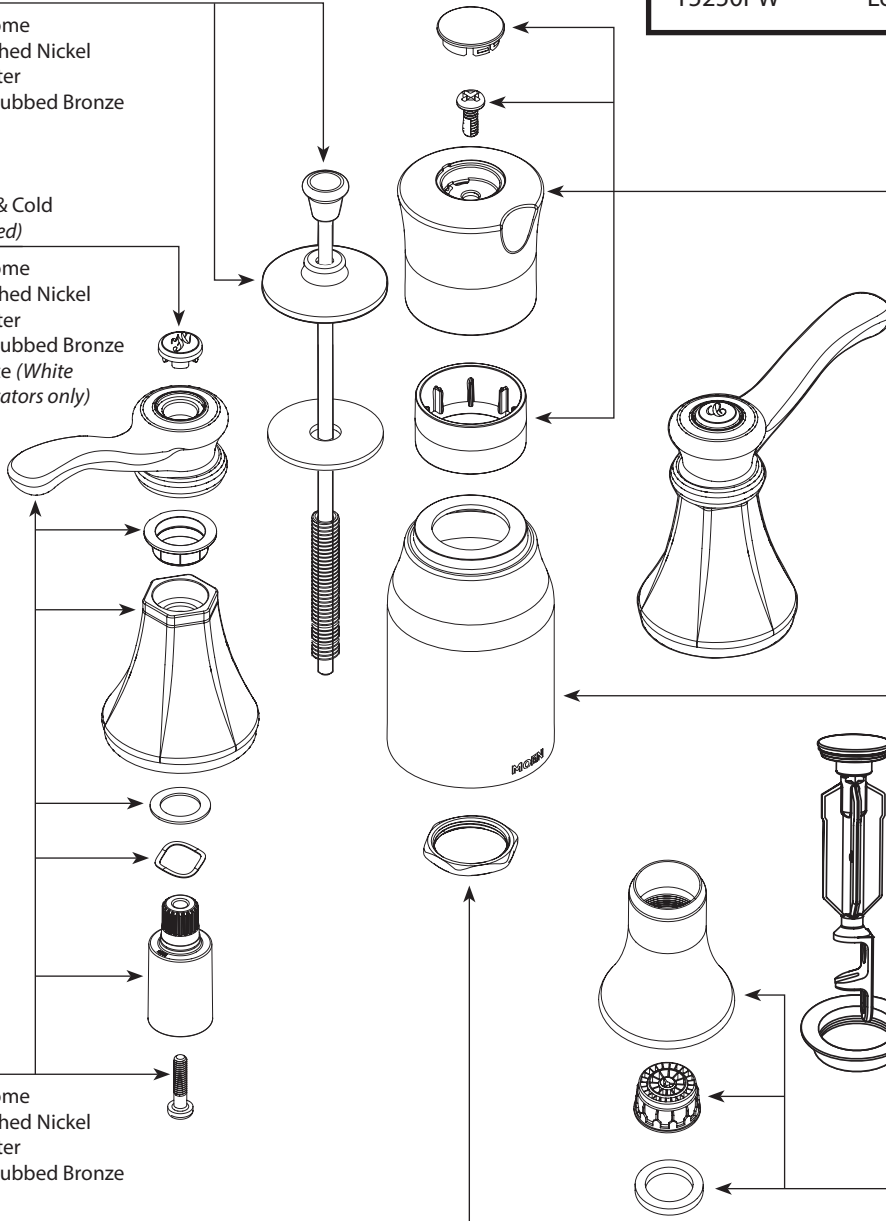

Buy it for looks. Buy it for life.®

Illustrated Parts

*There is more than 1 version of this model.
Page down to identify the version you have.*

■ Order by Part Number   ■ Use with 9265 valve

VESTIGE™ Two-Handle Bidet		
MODEL	HANDLE	FINISH
T5250	Lever	Chrome
T5250BN	Lever	Brushed Nickel
T5250ORB	Lever	Oil Rubbed Bronze
T5250PW	Lever	Pewter

Lift Rod Kit

- **134404** Chrome
- **134404BN** Brushed Nickel
- **134404PW** Pewter
- **134404ORB** Oil Rubbed Bronze

Handle Cap - Hot & Cold
(White caps included)

- **114324** Chrome
- **114324BN** Brushed Nickel
- **114324PW** Pewter
- **114324ORB** Oil Rubbed Bronze
- **114324W** White *(White indicators only)*

Handle Kit
(Hot & Cold)

- **125756** Chrome
- **125756BN** Brushed Nickel
- **125756PW** Pewter
- **125756ORB** Oil Rubbed Bronze

Nut

- **177706**

Knob Diverter Kit

- **177701** Chrome
- **177701BN** Brushed Nickel
- **177701ORB** Oil Rubbed Bronze
- **177701PW** Pewter

Escutcheon

- **177702** Chrome
- **177702BN** Brushed Nickel
- **177702ORB** Oil Rubbed Bronze
- **177702PW** Pewter

O-Ring

- **103460**

Pop-Up Plug & O-ring

- **103459** Chrome
- **103459BN** Brushed Nickel
- **103459ORB** Oil Rubbed Bronze
- **103459PW** Pewter

Drain Seat

- **10709** Chrome
- **10709BN** Brushed Nickel
- **10709ORB** Oil Rubbed Bronze
- **10709PW** Pewter

Spray Shroud Kit

- **177704** Chrome
- **177704BN** Brushed Nickel
- **177704ORB** Oil Rubbed Bronze
- **177704PW** Pewter