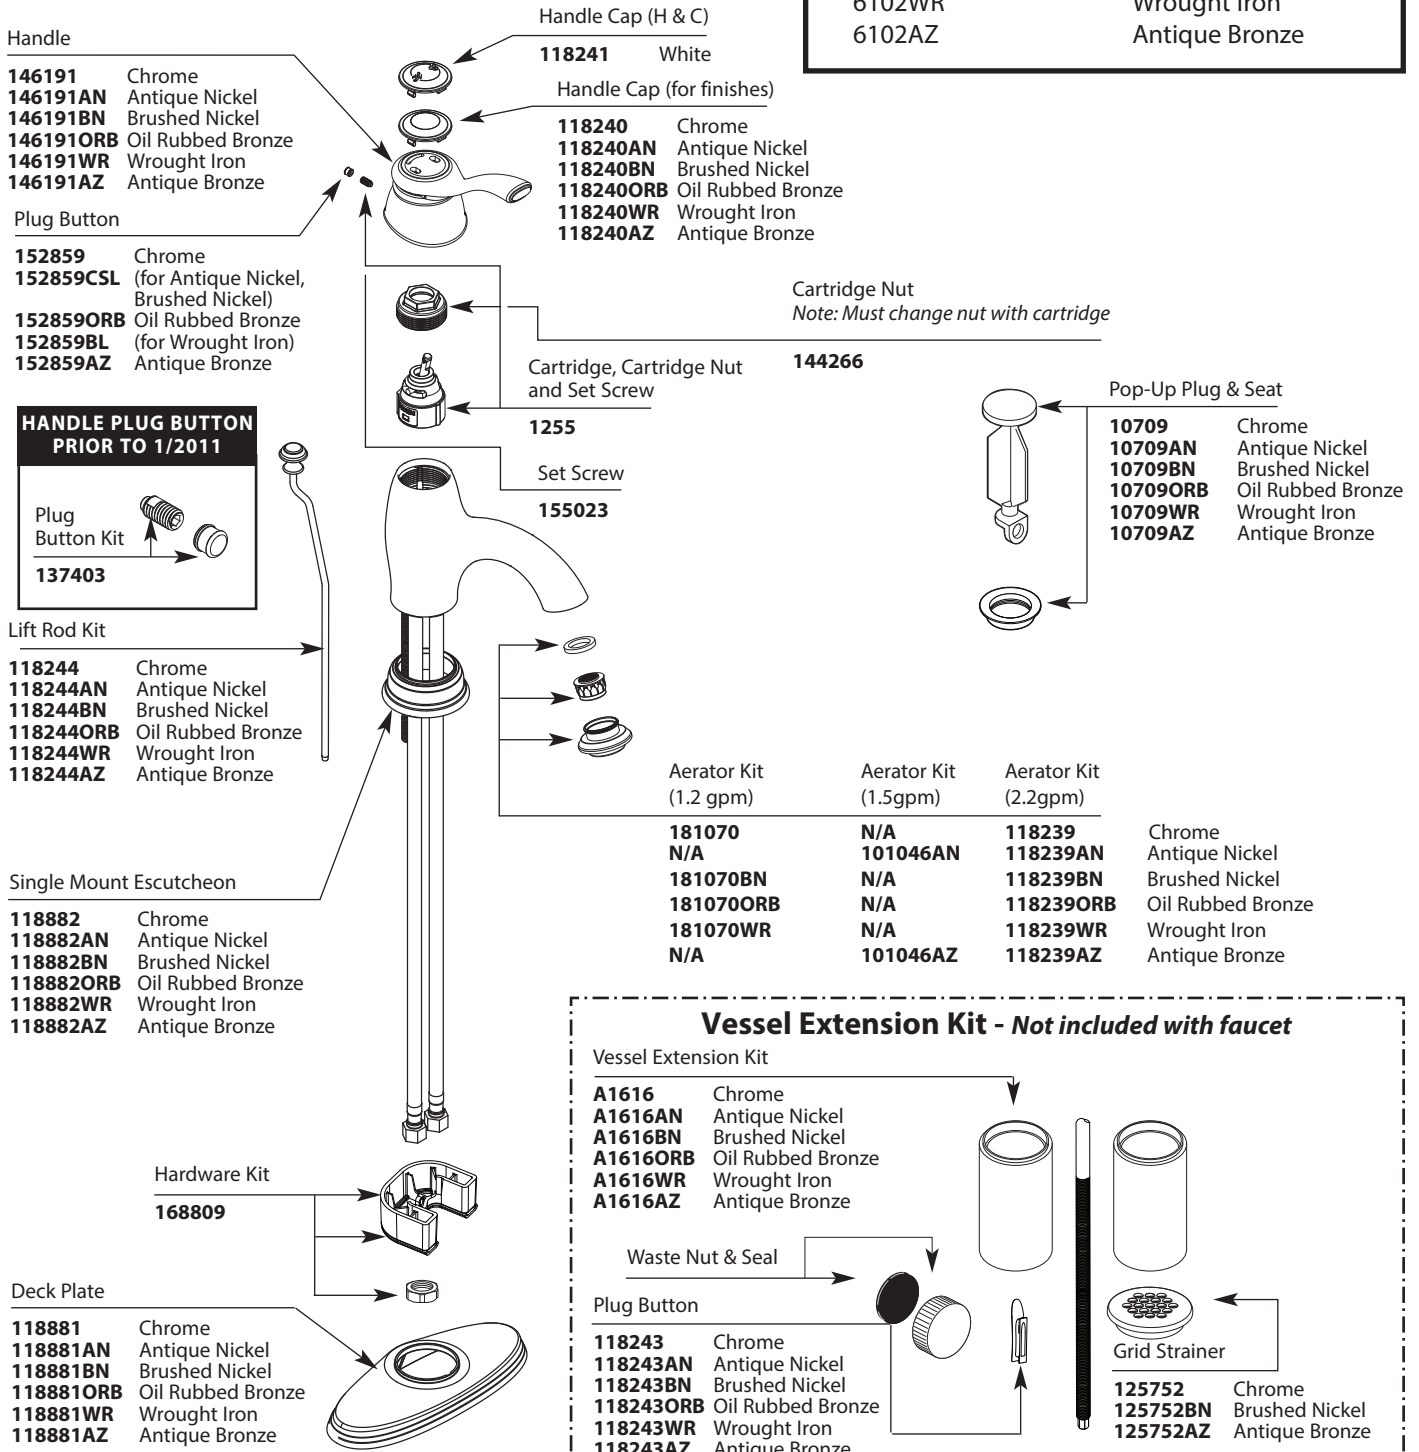

Buy it for looks. Buy it for life.®

Illustrated Parts

■ Order by Part Number

KINGSLEY™ Single-Handle Lavatory	
MODELS	FINISH
6102	Chrome
6102AN	Antique Nickel
6102BN	Brushed Nickel
6102ORB	Oil Rubbed Bronze
6102WR	Wrought Iron
6102AZ	Antique Bronze